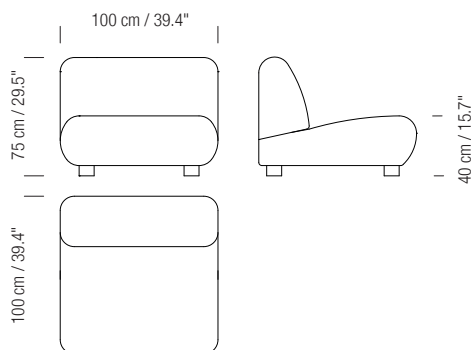

(1.) CADAQUÉS ARMCHAIR