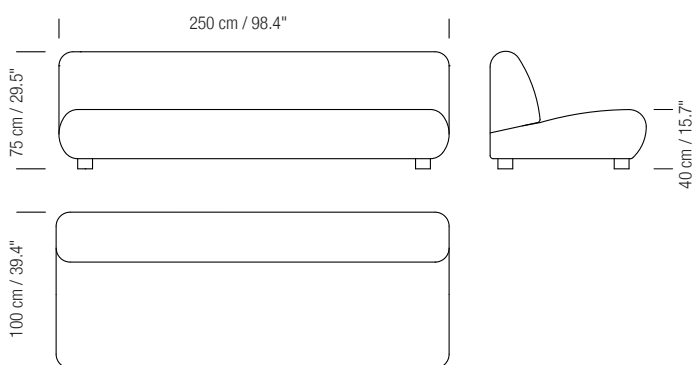

(3.) Three seats CADAQUÉS SOFA