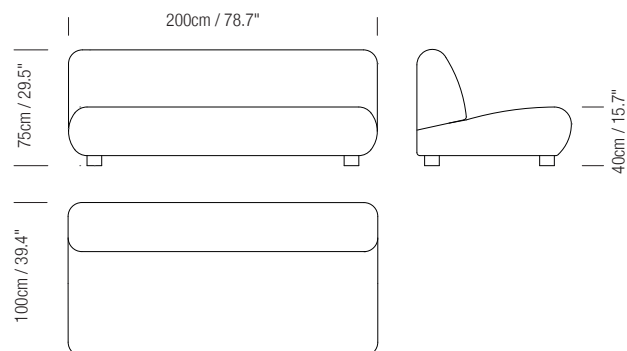

(2.) Two seats CADAQUÉS SOFA