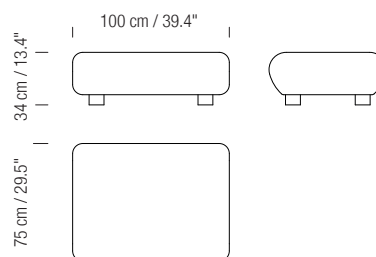

(4.) CADAQUÉS POUF