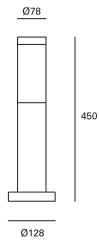

**Koral 450mm**

**PX-0099-ANT**

Bollard IP55 Koral 450mm E27 23W Urban grey 1485lm

Installation Instructions  
Photometry

**TECHNICAL FEATURES**

IP55 IK09

Power (W) : Max. power 23W

Voltage / frequency : 100-240V/50-60Hz

Total power consumption of light (W) : 23W

Warranty : 5 Years

Real lumens : 1485

Energy efficiency : Light bulb not included

Real lm/W : 65

UGR : <=22

Structure material : Stainless steel AISI202

Structure finish : Urban grey

Diffuser material : Polycarbonate

Diffuser finish : Opal

Max. size of light bulb : 167/55 mm

Recommended light bulb : E27

**LUMINOTECHNIC FEATURES**

Lampholder: 1 x E27

**VENTILATION FEATURES**

Power used: 23W

Service value measurement standard: EN 60879:2019

**LOGISTICS**

Net weight (kg): 0.69

Packaged weight (kg): 0.96

Packaging: 135mm x 135mm x 460mm