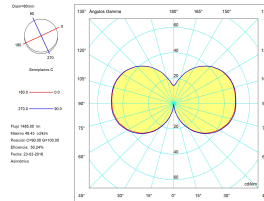

Diffuser material : Polycarbonate

Diffuser finish : Opal

Max. size of light bulb : 167/55 mm

Recommended light bulb : E27

**LUMINOTECHNIC FEATURES**

Lampholder: 1 x E27

**VENTILATION FEATURES**

Power used: 23W