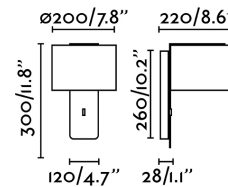

### Specifications

**Bulb:** 1 X E27 MAX 15W

**Bulb included:** No

**Transformer:**

**Transformer included:** No

**Voltage:** 100-240V

**IP:**

**Class:** I

**Material:** Metal and textile shade

**Designer:** NUT CREATIVE

**Length:** 220 mm

**Net Width:** 200 mm

**Height:** 300 mm

**Volume:** 0.01816 m3

8421776178953