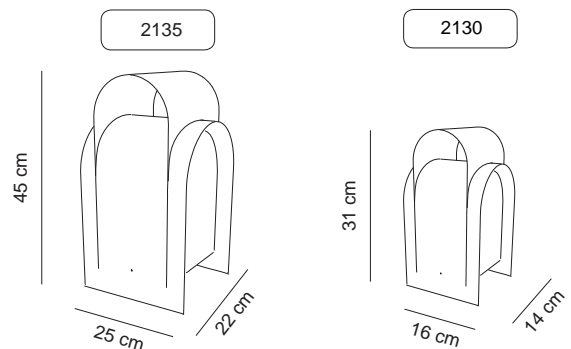

Fold se fabrica en dos medidas: grande, con una altura de 45cm, y pequeña, de unos 30cm de alto. La estructura es de chapa de hierro perforada en dos modalidades de acabado: metalizado y pintado. El primero se consigue mediante barniz metalizado bronce o dorado, y el pintado es epoxy texturizado blanco, negro o corten. La pantalla interior es una esfera de cristal triplex opal mate que incluye un portalámparas G9 compatible con bombilla LED. Fold lleva un interruptor simple on/off a lo largo del cable.

Fold is manufactured in two sizes: large, with a height of 45cm, and small, about 30cm high. The structure is made of perforated iron sheet in two finishes: metallic and painted. The first is achieved using bronze or gold metallic varnish, and the painting is white, black or corten textured epoxy. The interior lampshade is a matt opal triplex glass sphere that holds a G9 socket compatible with an LED bulb. Fold has a simple on/off switch along the cable.