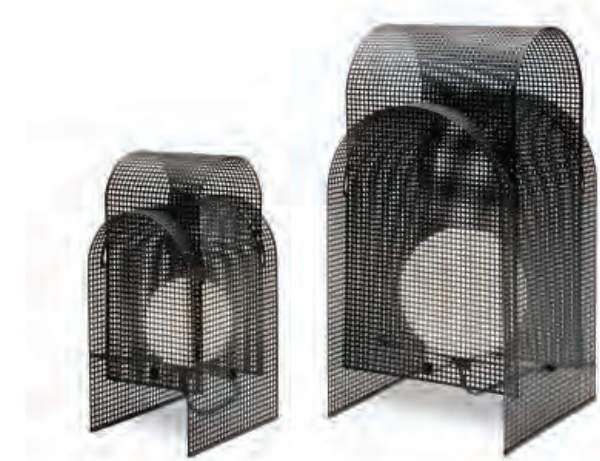

Sin regulador. Versión regulable consultar
Without dimmer. Dimmable version: please contact us

Lámpara no incluida
Lamp not included

G9 LED

Ref. 2130/010 31cm barniz metalizado dorado **metallic varnish gold**
Ref. 2130/014 31cm barniz metalizado bronce **metallic varnish bronze**
Ref. 2130/011 31cm blanco texturizado **textured white**
Ref. 2130/012 31cm corten texturizado **textured corten**
Ref. 2130/018 31cm negro texturizado **textured black**

Ref. 2135/010 45cm barniz metalizado dorado **metallic varnish gold**
Ref. 2135/014 45cm barniz metalizado bronce **metallic varnish bronze**
Ref. 2135/011 45cm blanco texturizado **textured white**
Ref. 2135/012 45cm corten texturizado **textured corten**
Ref. 2135/018 45cm negro texturizado **textured black**

CE IP 20

Fold Colección / **Collection**

Embalaje / **Packaging**

Mantenimiento : Limpiar con un paño suave. No utilizar productos amoniacales, disolventes o abrasivos.

Maintenance : Clean with a soft piece of cloth. Do not use solvent, amoniac based or abrasive products.

Acabados y versiones especiales: Para acabados / colores diferentes a los estándar, diseños especiales o formatos personalizados, contactar con ALMA Light.

Custom finishes and versions: For finishes / colors different from the standard ones, special designs or customized formats, please contact ALMA Light.