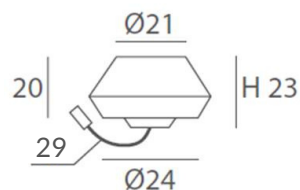

BANYO 22910/30 22911/30

REF.
22910/30

**APLIQUE CON LECTOR/
READING WALL BRACKET**
IP20

MATERIAL

Metal y cuerda/
Metal & cord

ACABADO/ FINISH

Base y flexo: blanco mate o negro mate/
Base + flex arm: matt white or matt black

Estructura: blanca/
Structure: white

Cuerda ver carta de colores/
Cord (see cord color chart)

INSTALACIÓN/ INSTALLATION

E27 LED 1x15W Ø 6cm
Flexo/ *flex arm* LED 3W 550mA
Neutra/ *Neutral* 4000K 180lm

EEL: **A++...A**

OPCIÓN: Cuerda ECO/
OPTION: Cord ECO