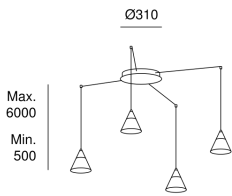

Veneto Surfaced 4 Bodies

Benedito Design

15-A030-60-DO

Pendant Veneto Surfaced 4 Bodies LED 20W 2700K CASAMBI Black 1072lm

TECHNICAL FEATURES

Power (W) : 20W

Total power consumption of light (W) : 22.5W

Real lumens : 1072

Real lm/W : 48

Correlated Colour Temperature (CCT) : LED warm-white 2700K

Dimming protocol : Casambi

Lens / reflector angle : FLOOD 58°

Structure material : Aluminium, Steel

Structure finish : Black

Diffuser material : Methacrylate