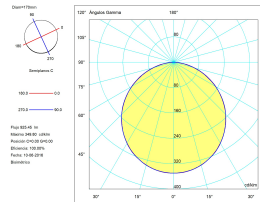

### LUMINOTECHNIC FEATURES

Light source: LED

CRI: 80

MacAdam steps: 3

Photobiological risk: RG1