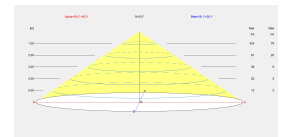

### LUMINOTECHNIC FEATURES

Light source: LED

CRI: 80

MacAdam steps: 3

Photobiological risk: RG1