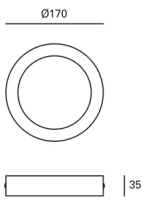

TECHNICAL FEATURES

IP23

Power (W) : 10W

Voltage / frequency : 100-240V/50-60Hz

Total power consumption of light (W) : 12.2W

Power Factor : 0.90

Real lumens : 925

Useful life : 36.000h L70B30

Real lm/W : 76

Warranty : 5 Years

Correlated Colour Temperature (CCT) : LED warm-white 3000K

Energy efficiency : LED A++

Dimming protocol : ON-OFF

Lens / reflector angle : HORIZONTAL 112°

Structure material : Aluminium

Structure finish : Blanco

Diffuser material : Acrylic

Diffuser finish : Opal

LUMINOTECHNIC FEATURES

Light source: LED

CRI: 80

MacAdam steps: 3

Photobiological risk: RG1