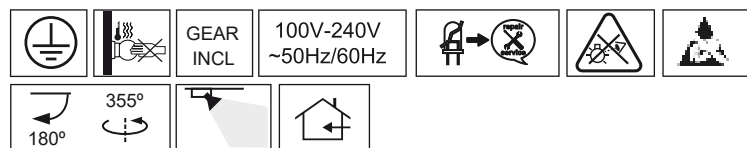

TRACK is sold separately.
Refs available in www.faro.es

TECHNICAL FEATURES - CARACTERÍSTICAS TÉCNICAS

NANO SIGMA LED

Kg 0,75

MINI SIGMA LED

Kg 1,06