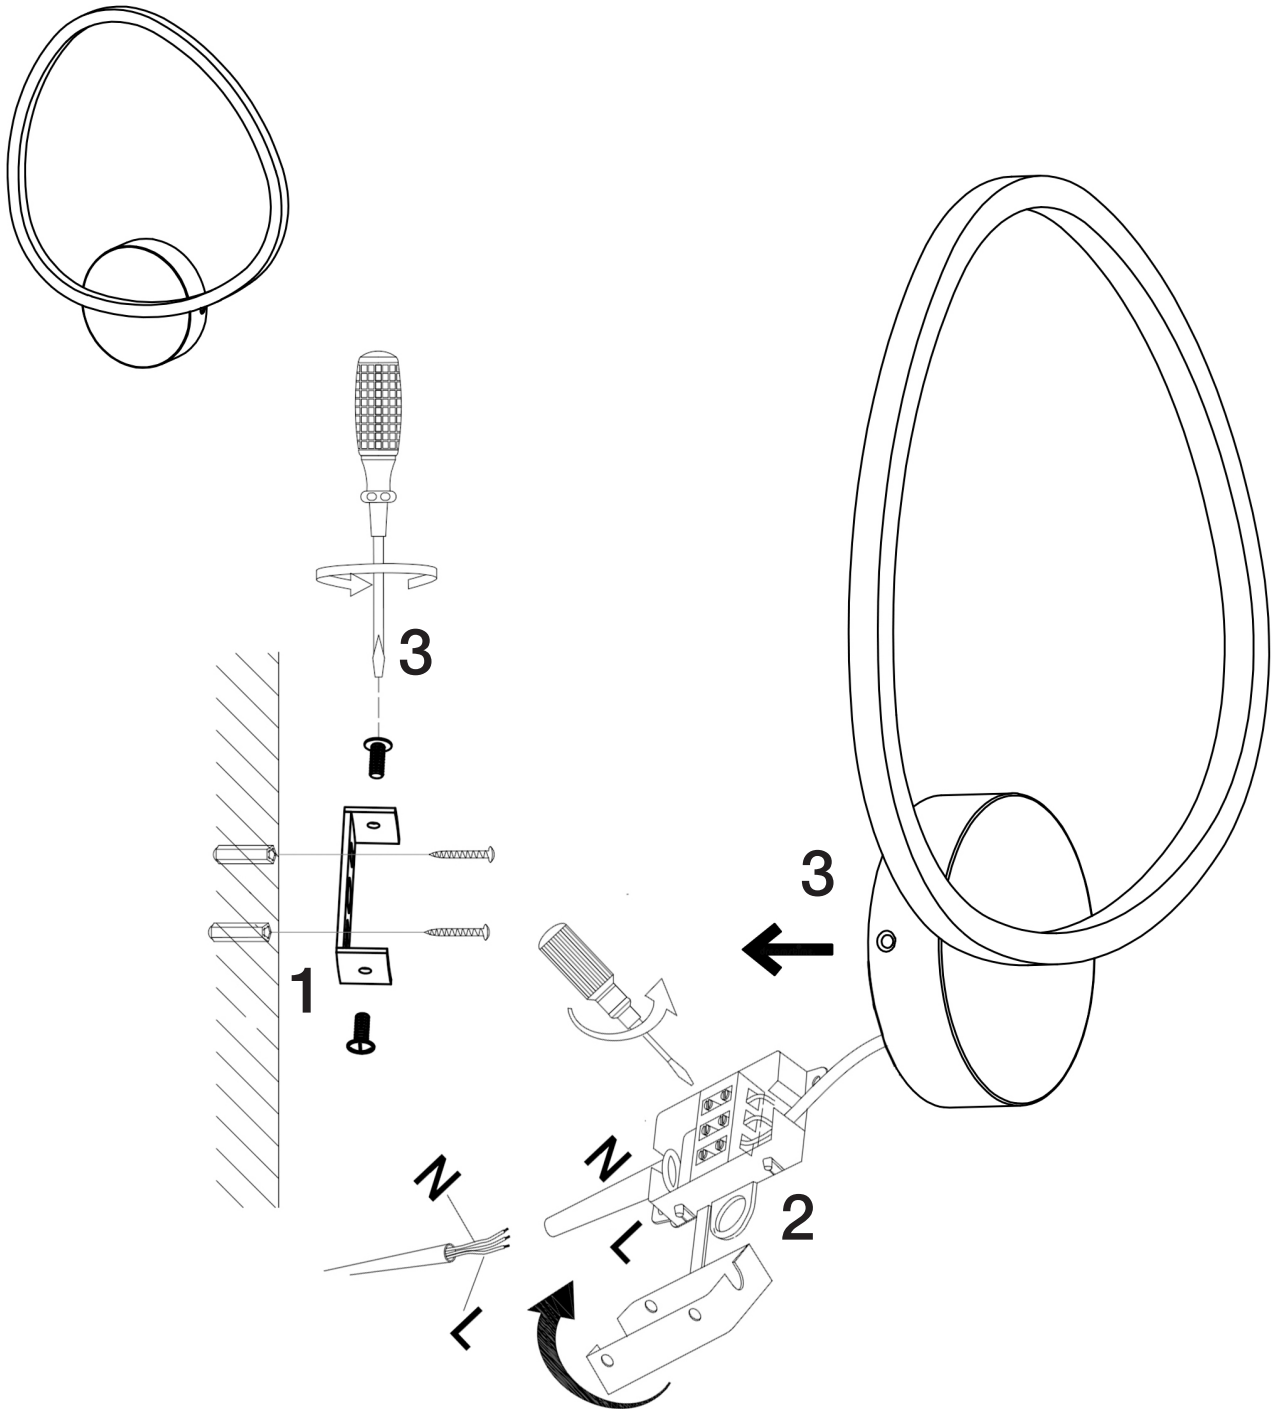

Para ver la ficha técnica de producto completa, puede usar el siguiente código QR:

You may use the following QR code to view the complete technical data sheet of the product:

If you have any technical questions, please do not hesitate to contact our technical Department.  
We are at your disposal in our email: [irodriguez@schuller.es](mailto:irodriguez@schuller.es)