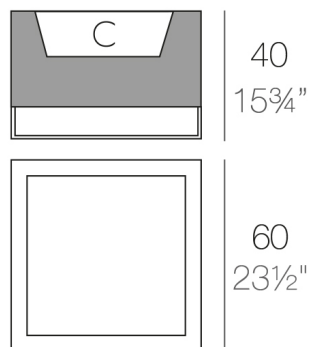

Weight

10 Kg

Includes

AUTORRIEGO Self-watering system included in all planters except those with basic finish

60 - 23½"

VELA Land C = 30 L 10 x 24 cm

VELA Land C = 8 gal 10 x 24 cm

FINISHES