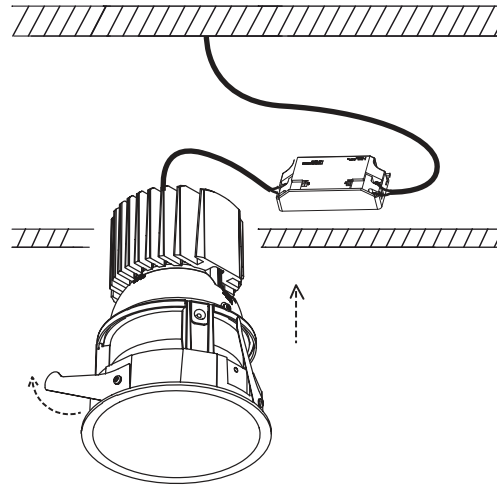

1

Ø103mm

OFF

2

3

4

ON

Technical features • Características técnicas

light options: LED 13W 350mA incl or LED 19W 500mA incl