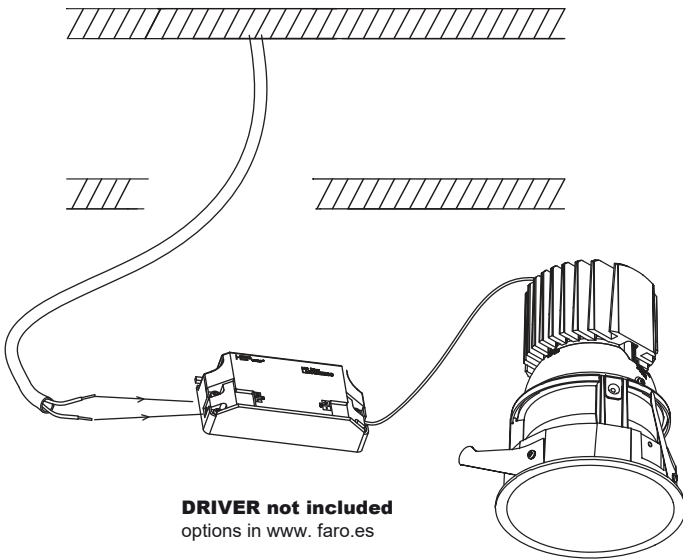

1

Ø103mm

OFF

2

3

4

ON

Technical features • Características técnicas

light options: LED 13W 350mA incl or LED 19W 500mA incl