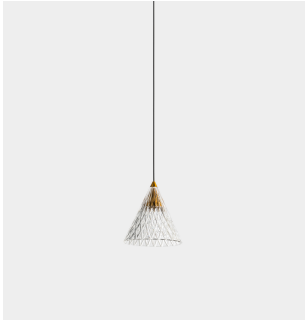

Veneto Surfaced 1 Body

Benedito Design

00-7588-DL-DO

Pendant Veneto Surfaced 1 Body LED 6.7W 2700K Gold 452lm

TECHNICAL FEATURES

Power (W) : 6.7W

Total power consumption of light (W) : 8.3W

Real lumens : 452

Real lm/W : 54

Correlated Colour Temperature (CCT) : LED warm-white 2700K

Dimming protocol : ON-OFF

Lens / reflector angle : MEDIUM 36°

Structure material : Aluminium, Steel

Structure finish : Gold

Diffuser material : Methacrylate

Diffuser finish : Sandblasted

Brand : HEP

Voltage / frequency : 100-277V/50-60Hz

Power Factor : 0.90

THD% : 15

Useful life : 50.000h L80B20

Max. temperature : 25°C

Warranty : 5 Years