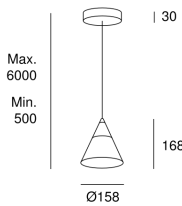

Veneto Surfaced 1 Body

Benedito Design

00-7588-DL-DO

Pendant Veneto Surfaced 1 Body LED 6.7W 2700K Gold 452lm

TECHNICAL FEATURES

Power (W) : 6.7W

Total power consumption of light (W) : 8.3W

Real lumens : 452

Real lm/W : 54

Correlated Colour Temperature (CCT) : LED warm-white 2700K

Dimming protocol : ON-OFF

Lens / reflector angle : MEDIUM 36°

Structure material : Aluminium, Steel

Structure finish : Gold

Diffuser material : Methacrylate