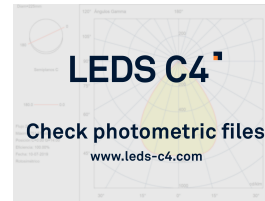

Real lm/W : 54

Correlated Colour Temperature (CCT) : LED warm-white 2700K

Dimming protocol : ON-OFF

Lens / reflector angle : MEDIUM 36°

Structure material : Aluminium, Steel

Structure finish : Gold

Diffuser material : Methacrylate

Energy efficiency : LED A++

LUMINOTECHNIC FEATURES

Light source: LED CREE

CRI: 80

MacAdam steps: 2

Photobiological risk: RG1

VENTILATION FEATURES

Power used: 8.3W