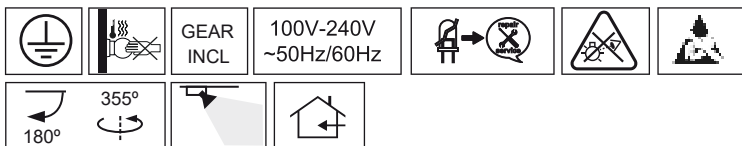

TRACK is sold separately.
Refs available in www.faro.es

TECHNICAL FEATURES - CARACTERÍSTICAS TÉCNICAS

NANO CYLINDER LED

MINI CYLINDER LED

CYLINDER LED