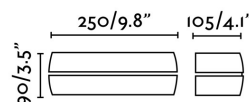

DRAGMA LED Dark grey wall lamp

Ref. 71362L

Outdoor wall lamp with LED technology. It has a modern style. Designed by: Alex & Manel Llusçà.

Specifications

Bulb:	SMD LED 15W 3000K 300LM
Bulb included:	Yes
Transformer:	Driver
Transformer included:	Yes
Voltage:	100-240V
Operating Frequency:	50/60Hz
IP:	65
Class:	I
Material:	Die cast aluminium and glass
Designer:	ALEX & MANEL LLUSCÀ
Recommended bulb:	
Length:	250 mm
Net Width:	110 mm
Height:	87 mm
Net Weight:	1.44 kg
Volume:	0.00822 m3