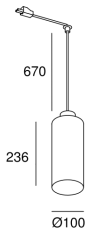

Deltatrack Cylindrical ø100 Cable 670mm

00-8414-05-12

Francesc Vilaró

Pendant Deltatrack Cylindrical ø100 Cable 670mm E27 40W Black

TECHNICAL FEATURES

IP20

Power (W) : Max. power 40W

Voltage / frequency : 100-240V/50-60Hz

Total power consumption of light (W) : 40W

Max. temperature : 25°C

Structure material : Steel

Warranty : 5 Years

Structure finish : Black

Diffuser material : Glass

Diffuser finish : Fumé

Max. size of light bulb : 215/85 mm

Service value measurement standard: EN 60879:2019

LOGISTICS

Net weight (kg): 0.59

Packaged weight (kg): 1.14

Packaging: 155mm x 160mm x 295mm