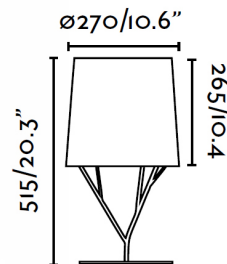

## TREE White table lamp 1L

Ref. 29867

Modern table lamp made from steel with a textile shade.  
Bulb(s) 1 X E27 60W not included. Designed by: Estudi Ribaudí.

### Specifications

<b>Bulb:</b>	1 x E27 60W
<b>Bulb included:</b>	No
<b>Voltage:</b>	100-240V
<b>Operating Frequency:</b>	50/60Hz
<b>IP:</b>	20
<b>Class:</b>	II
<b>Material:</b>	Steel with a textile shade
<b>Designer:</b>	ESTUDI RIBAUDÍ
<b>Recommended bulb:</b>	17458
<b>Description of recommended Bulb:</b>	GLOBO MATE E27 LED 9W 2700K Ø95
<b>Length:</b>	230 mm
<b>Net Width:</b>	515 mm
<b>Height:</b>	230 mm
<b>Diameter:</b>	230 Ø
<b>Net Weight:</b>	3.80 kg
<b>Volume:</b>	0.07799 m3