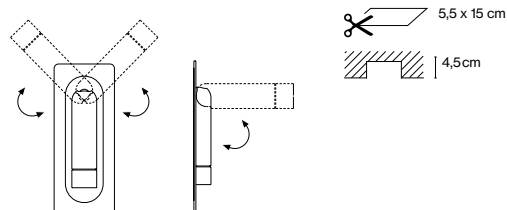

Ledtube

Daniel López

marset

Ledtube

Range of positions

This orientable lamp is easy to use, as it turns on automatically when open and off when folded away. Honeycomb grill to avoid glare.

Ledtube
LED 3,6W 700mA 2700K
Luminarie 132lm
Light Source 150lm (included)

Optics

32°

Injected aluminium structure and a frontal piece of transparent polycarbonate. Incorporated switch to turn the lamp on when opened and off when folded away.

- Aluminium
- White (Ral 9010)
- Black (Ral 9005)
- Bronze