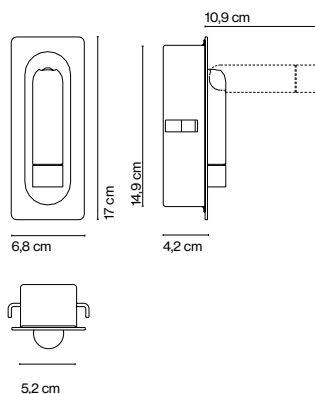

Ledtube

Daniel López

marset

Ledtube

Range of positions

This orientable lamp is easy to use, as it turns on automatically when open and off when folded away. Honeycomb grill to avoid glare.

Ledtube
LED 3,6W 700mA 2700K
Luminarie 132lm
Light Source 150lm (included)

Optics

32°

Injected aluminium structure and a frontal piece of transparent polycarbonate. Incorporated switch to turn the lamp on when opened and off when folded away.

- Aluminium
- White (Ral 9010)
- Black (Ral 9005)
- Bronze

- [Download](#) Assembly Instructions
- [Download](#) 2D
- [Download](#) 3D
- [Download](#) Photometric data
- [Download](#) Energy label

Range