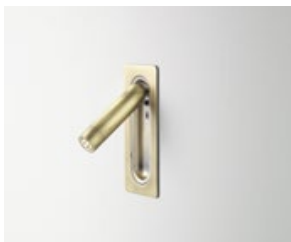

Ledtube

Daniel López

marset

Ledtube

Range of positions

This orientable lamp is easy to use, as it turns on automatically when open and off when folded away. Honeycomb grill to avoid glare.

Ledtube
LED 3,6W 700mA 2700K
Luminarie 132lm
Light Source 150lm (included)

Optics

32°

Injected aluminium structure and a frontal piece of transparent polycarbonate. Incorporated switch to turn the lamp on when opened and off when folded away.

- Aluminium
- White (Ral 9010)
- Black (Ral 9005)
- Bronze