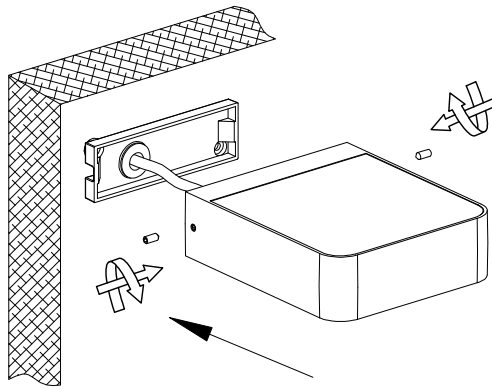

O-Ring must be under washer No reverse position

**LIGHT SOURCE - FUENTE DE LUZ**

COB LED 6W 3000K 360lm incl

**TECHNICAL FEATURES - CARACTERÍSTICAS TÉCNICAS**

IP65

IK07

100V-240V  
~50Hz/60Hz

DRIVER  
BUILT-IN