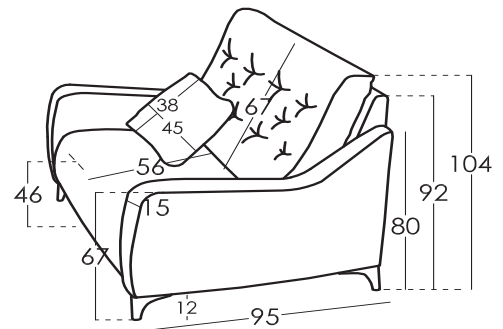

Model **AVALON**

Guarantee

Frame and seat suspension
Lifetime guarantee

Rest of Pieces 2 years*

*6-month guaranty extension by activating it on the web

Technical Information

Frame	Frame of pine wood and MDF
Seat Suspension	Lifetime guarantee
Back Suspension	
Seat Foam	Polyurethane 35kg + fibre + Polyurethane 35kg
Seat Firmness	Medium Foam (white) + soft foam (grey)
Back Cushions	Fibre fibersilk 100%
Loose Cushions	Fibre fibersilk 100%
Legs Options	Wooden
Colours	Natural, Walnut
Comments:	* Would you like to know more? Check the FAQs section in our website

Cushions Measures

Arm cushion 38 x 45 cm

Measures

Width	x cm
Height	104 cm
Depth	95 cm
Seat Height	46 cm
Arm Height	67 cm
Back Height	67 cm
Depth when open	158 cm
Net Weight	- kg
Gross Weight	- kg
Volume m ³	- m3

Scheme

Packaging

Shrink wrapping plastic packaging with protective corner brackets

Options

Types of Standard Foam

Hardness: Soft: Grey colour 35Kg	Hardness: Medium: White colour 35Kg	Hardness: Hard: Green colour 30Kg
--	---	---