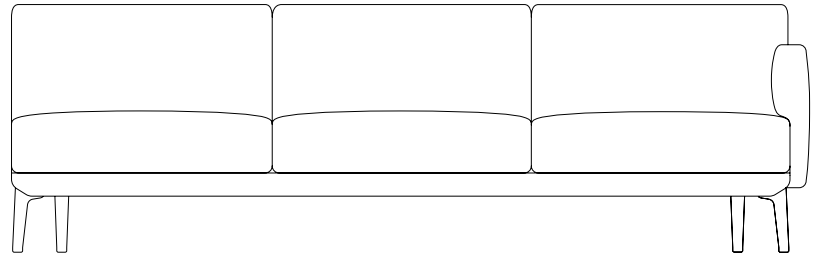

Right corner 3 seater “end”

Designer
Rodolfo Dordoni

Collection
Boma

Reference
KS2502100

1/5

The Boma collection, designed by Rodolfo Dordoni for Kettal, was born from the need of high performances of outdoor environment, without sacrificing the increasing demand for comfort that new products have to face. Therefore the structure is organized around a frame entirely made of aluminum, capable of hiding in the essentiality of its lines either the quality of the used materials and the chance of easy articulation in different compositions.

cm/inch