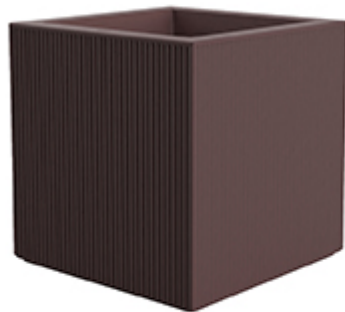

Products / Planters / Gatsby Prisma Planter 60x60x60

# Gatsby prisma planter 60x60x60

by Ramón Esteve

The Gatsby collection, designed by Ramón Esteve for Vondom, recalls the Art Déco lighting. Those crazy twenties. “Something new, extraordinary, beautiful, simple but sophisticatedly designed” said Francis Scott Fitzgerald about his aims for the novel he was about to write. The Great Gatsby was born in an age of prosperity, parties and excess. They called it “the American Dream”.

## Description

Weight: 18 Kg

GATSBY Cubo  
GATSBY Cube  
ref. 54431  
C= 48x48x34 20<sup>3</sup>/<sub>4</sub>"x20<sup>3</sup>/<sub>4</sub>"x13<sup>1</sup>/<sub>2</sub>"  
53 L  
14Gal