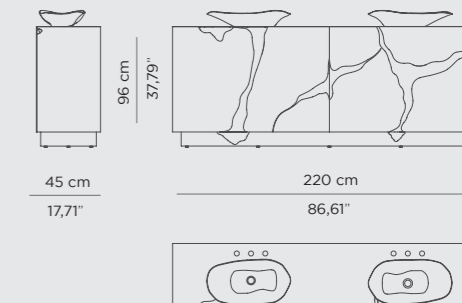

DIMENSIONS
W 160 cm | 62,99" H 85 cm | 33,46" D 55 cm | 21,65"

PRODUCT FEATURES
Structure: Wood, High Gloss black lacquered | Gold plated brass tubes, High gloss varnish; Top: Nero Marquina marble
Sink: Polished Brass, High Gloss Varnish; Water drainage: Wall.

DIMENSIONS
W 140 cm | 55,11" D 41 cm | 16,14" H 96 cm | 37,79"

PRODUCT FEATURES
High gloss black lacquered wood, Coated with a sheet of Stainless Steel; Polished brass tears, High gloss varnish; Inside: Poplar Root Veneer; Two Drawers and one Door; Base: Polished brass; Water drainage: Wall
Sink: Polished Brass, High Gloss Varnish; Water drainage: Wall.

DIMENSIONS
W 120 cm | 47,24" D 55 cm | 21,65" H 85 cm | 33,46"

PRODUCT FEATURES
Structure: Wood, High Gloss Black Lacquered; External Structure: Gold Plated Brass Tubes, High Gloss Varnish.

LAPIAZ WASHBASIN