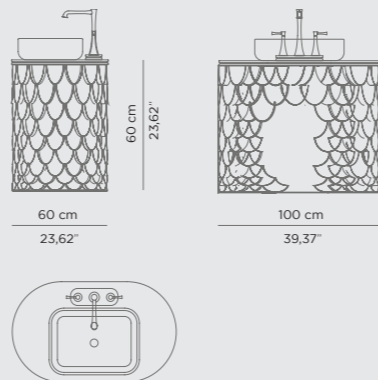

KOI SINGLE WASHBASIN

Koi single washbasin is the definition of artisanship itself. It features a patterned aged brass body. It features a large and squared Nero Marquina marble sink, also available in white Estremoz, Carrara, Guatemala or Emperador marble. It is the perfect piece of design for a bold decoration in a luxury bathroom.

DIMENSIONS
W 100 cm | 39,37" H 95 cm | 37,4" D 60 cm | 23,62"

PRODUCT FEATURES
Brushed Brass Matte, Matt Varnish; Top: Nero Marquina Marble; Sink: Nero Marquina Marble; Water drainage: Wall.