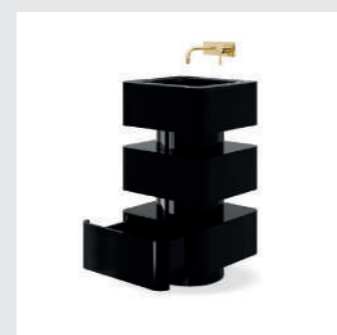

DIMENSIONS
W 43 cm | 16,92" D 33,5 cm | 13,18" H 91 cm | 35,82"

PRODUCT FEATURES
Top: Nero Marquina Marble;
Structure: High gloss black lacquered.

DARIAN FREESTANDING

The Darian Freestanding draws inspiration from Darius, the great Persian king, who ruled the empire at its peak in 5th century BC, having control over regions that nowadays belong to three continents. DARIAN was conceived with precise knowledge of production techniques and materials, each with different specialities, from metal-work to upholstery. It features a cluster of gold plated brass asymmetrical bars enveloping a black leather structure, that results in a blend of artful and stout personality.

DIMENSIONS
H 86 cm | 33,86" Diam 45 cm | 17,72"

PRODUCT FEATURES
Nero marquina marble, polished brass, black synthetic leather.

SHINTO FREESTANDING

Shinto shrines are places of reverence and the abodes of the 'kami' Gods, where sacred objects are stored in the innermost chamber of the altar, not seen by anybody. The Shinto Freestanding was designed with a gloss black lacquered structure and Nero Marquina marble sink that will award your bathroom design a unique style.

DIMENSIONS
W 50 cm | 19,68" D 45 cm | 17,71" H 91 cm | 35,82"

PRODUCT FEATURES
Top and Sink: Marble Nero Marquina; Structure: Glossy Black Lacquered;
Water drainage: Wall.

SYMPHONY FREESTANDING

The Symphony Freestanding draws inspiration from the curves of a violin and the tubes of an organ. Like all of Maison Valentina's designs, the Symphony Freestanding is handmade by experienced artisans, each with different specialties, from metalwork to woodcarving. It features a cluster of polished brass tubes that envelopes an exotic wood structure. Its vessel sink is all made of Nero Marquina Marble with a cogwheel-shaped design.