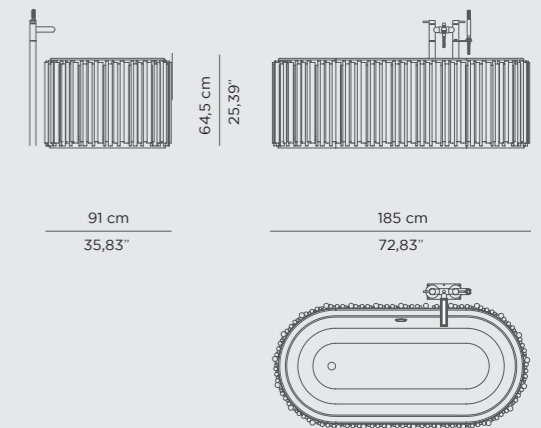

SYMPHONY OVAL BATHTUB

Maison Valentina created this wonderful bathtub to recreate the unique symphonies that generate strong relaxing feelings in all of us. The gold-plated brass tubes stand out in this oval-shaped design, giving it the elegant yet luxurious look you are searching for. The tub is finished with white enamel, giving it a clean look that is perfect for any luxury bathroom project.

DIMENSIONS
W 185 cm | 72,83" H 64,5 cm | 25,39" D 91 cm | 35,83"

PRODUCT FEATURES
Structure: Gold-plated brass Tubes; Tub: White Enamel; Water drainage: Floor.