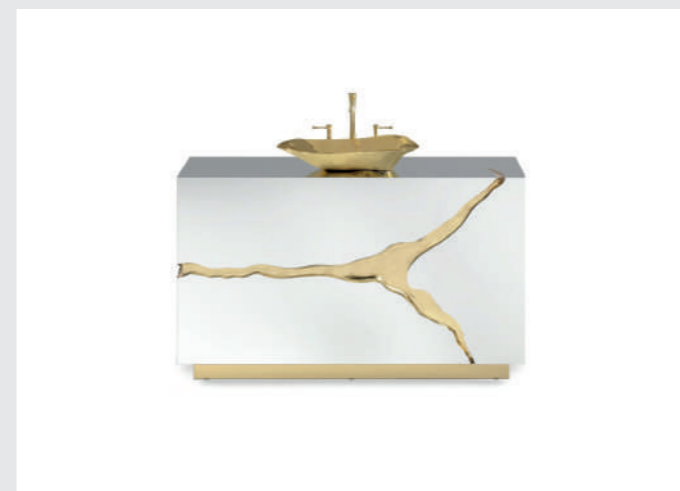

SYMPHONY WASHBASIN

The Symphony Washbasin draws inspiration from church organ tubes, as well as the curves of a violin. Like all of Maison Valentina's designs, the Symphony Washbasin is handmade by experienced artisans, each with different specialties, from metalwork to woodcarving. It features a cluster of polished brass tubes that envelopes an exotic wood structure and its interior contains one large glass shelf and the countertop is all made of Nero Marquina Marble. Apart from this, you still find two magnificent round gold-plated vessel sinks.

DIMENSIONS
W 160 cm | 62,99" H 85 cm | 33,46" D 55 cm | 21,65"

PRODUCT FEATURES
Structure: Wood, High Gloss black lacquered | Gold plated brass tubes, High gloss varnish; Top: Nero Marquina marble
Sink: Polished Brass, High Gloss Varnish; Water drainage: Wall.