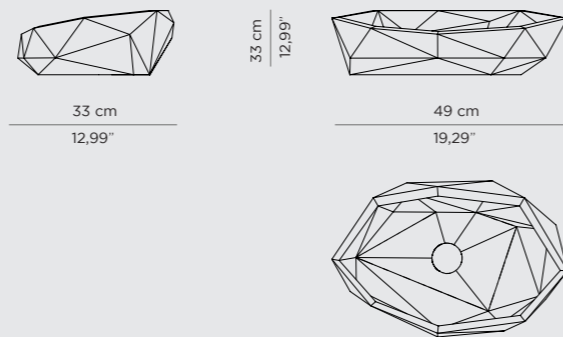

DIAMOND VESSEL SINK

The Diamond Vessel Sink, handworked in Emperor Marble, is perfect to primp any bathroom. A special jewel creation of stunning elegance and originality. This marble vessel sink is thoughtfully designed to combine enduring quality and modern design.

DIMENSIONS
W 49 cm | 19,29" H 13 cm | 5,12" D 33 cm | 12,99"

PRODUCT FEATURES
Estremoz Marble.