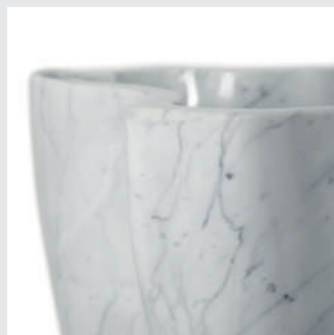

EDEN MARBLE FREESTANDING

The shape of a tree stump inspires the Eden Stone Freestanding. This beautiful irregular shaped piece is carved from our finest marble selection. When looking for the perfect element to distinguish your bathroom project, the Eden Stone freestanding is a unique masterpiece option.

DIMENSIONS
W 60 cm | 23,62" H 81 cm | 31,89" D 46 cm | 18,11"

PRODUCT FEATURES
Structure: Carrara Marble;
Water drainage: Floor.

COLOSSEUM FREESTANDING

The Roman Colosseum is one of the new Seven Wonders of the World. Inspired by its empowering grandiose beauty, the Colosseum Freestanding was carefully designed. Made with Nero Marquina marble, this glamour-filled modern freestanding will upgrade your personal bath space into a luxuriously unique bathroom oasis.

DIMENSIONS
W 43 cm | 16,92" D 33,5 cm | 13,18" H 91 cm | 35,82"

PRODUCT FEATURES
Top: Nero Marquina Marble;
Structure: High gloss black lacquered.