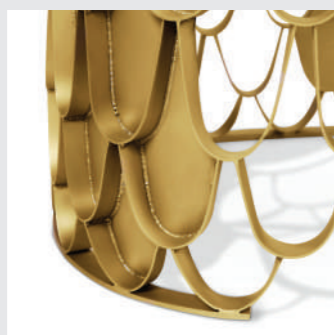

METROPOLITAN WASHBASIN

Inspired in The Metropolitan Museum of Art, this washbasin resembles a central mausoleum structure, blending the contemporary chic urban attitude with the classic sober lines. The wooden structure and feet are black lacquered with a high gloss black varnish, featuring a carefully handcrafted carving detail on the glass doors. It has a countertop and rectangular sink made of Nero Marquina marble, making this piece extremely elegant and luxurious.

DIMENSIONS
W 140 cm | 55,12" H 95 cm | 37,4" D 45,5 cm | 17,91"

PRODUCT FEATURES
Structure: Wood with black lacquered hand-carved mirror on top; Top: Nero Marquina Marble Sink: Nero Marquina Marble Feet: Black Lacquered High Gloss Varnish; Water drainage: Wall.