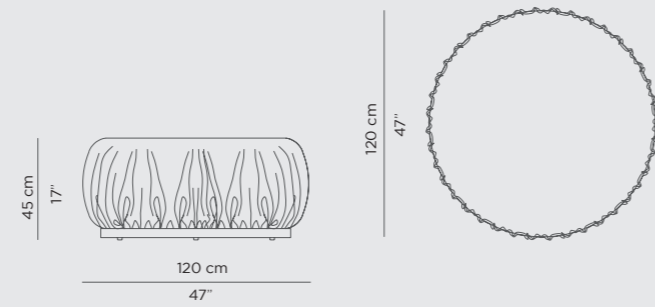

ELLA PUFF

As Ella is inspired by ancient Greece, it is not a coincidence that this puff gets you into a relaxing and elegant environment. Its softness and touch combined with its black luxurious color make the Ella Puff a one of a kind piece. Ella Puff features a soft velvet couch with an elegant polished brass contour, perfect to combine with any design type of project.

DIMENSIONS
W 120 cm | 47" D 120 cm | 47" H 45 cm | 17"

PRODUCT FEATURES
Bottom Ring in Polished brass
MV Velvet Fabric: MOSS XVI 24