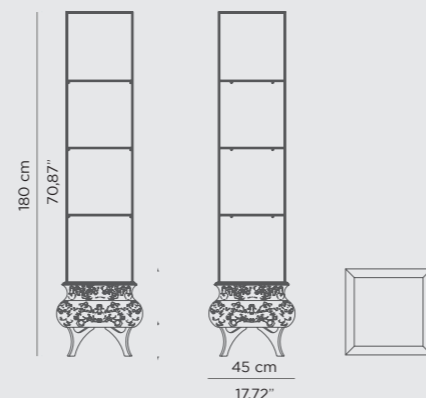

CROCHET PERFUME DISPLAY

Crochet Perfume Display features the traditional Portuguese knitting technique with the most modern design. Designed in a tempered smoked glass, this Perfume Display is perfect to exhibit small sculptures, perfumes or other bathroom accessories. This product has three shelves with an open back and the structure is in a white cream lacquered wood with elegant knitting brass details supported by French-style feet.

DIMENSIONS
W 45 cm | 17,72" H 180 cm | 70,87" D 45 cm | 17,72"

PRODUCT FEATURES
Smoked glass and height gloss, lacquered croche cream color, feet and details in brass.