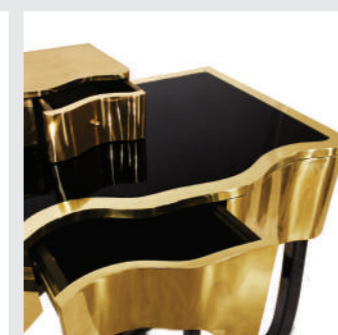

CROCHET PERFUME DISPLAY

Crochet Perfume Display features the traditional Portuguese knitting technique with the most modern design. Designed in a tempered smoked glass, this Perfume Display is perfect to exhibit small sculptures, perfumes or other bathroom accessories. This product has three shelves with an open back and the structure is in a white cream lacquered wood with elegant knitting brass details supported by French-style feet.

DIMENSIONS
W 45 cm | 17,72" H 180 cm | 70,87" D 45 cm | 17,72"

PRODUCT FEATURES
Smoked glass and height gloss, lacquered croche cream color, feet and details in brass.

SINUOUS DRESSING TABLE

Sinuous is a dressing table designed with a modern and glamorous touch perfect for your bedroom or master bathroom set. Produced in wood, it is covered in black painted with high gloss varnish and polished brass. It offers a wide storage space, with four drawers on the top and five in the bottom, and a mirror accented by a gold-plated rim.

DIMENSIONS
W 150 cm | 59,06" H 152 cm | 59,84" D 52 cm | 20,47"

PRODUCT FEATURES
Structure: High Gloss Black Lacquered MDF | Lined Polished Brass, High Gloss Varnish | Black Lacquered Glass
Upper Structure: High Gloss Black Lacquered MDF | Lined Polished Brass, High Gloss Varnish | Black Lacquered Glass
Bottom: High Gloss Black Lacquered MDG
Top: Black Lacquered Glass; Mirror: Mirror Rim - Polished Brass Gold Plated Pipe

KOI TALL STORAGE

Koi Tall Storage is another product of our amazing Koi family. Finished with aged brass and walnut root inside and out, this product is perfect to display your finest accessories. Discreet yet exquisite, this tall storage provides you convenient storage space with its glass shelves and LED lighting once opening it!

DIMENSIONS
W 50 cm | 19,69" H 192 cm | 75,59" D 35 cm | 13,78"