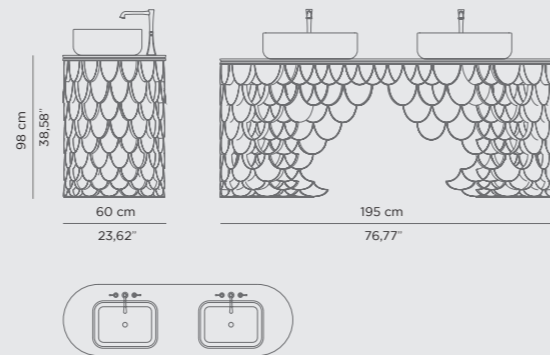

KOI WASHBASIN

Koi carp is a recurring symbol of Japanese culture, highly appreciated for its decorative purposes, not only in water gardens but also in Irezumi practice or, most commonly, in tattoos. Its natural color mutations reveal their capacity to adapt, just like the Koi washbasin that you can use to create a better sense of space division in your ambiances. The Koi scales that compose the panels of the washbasin shine and reflect - on its brass surface - the sun caught through the clear water.

DIMENSIONS
W 195 cm | 76,77" H 98 cm | 38,58" D 60 cm | 23,62"

PRODUCT FEATURES
Brushed Brass Matte, Matt Varnish; Top: Nero Marquina Marble; Sink: Nero Marquina Marble; Water drainage: Wall.