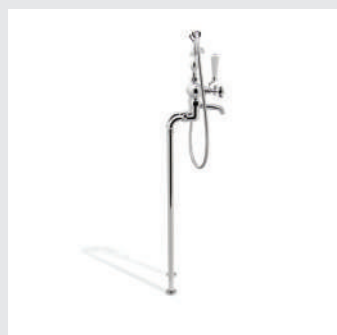

ATO COLLECTION

FLOOR TAPS

Contemporary or classic, these taps are the perfect option for your bathroom furniture and will surely add the elegance and glamour it your vanity deserves.

BOURGEOIS I
W/ HAND SHOWER TAP

BOURGEOIS
W/ HAND SHOWER TAP

NAU
W/ HAND SHOWER TAP

ORIGIN
W/ HAND SHOWER TAP

ORIGIN
MOUNTING FLOOR

ORIGIN II
MOUNTING FLOOR

BOURGEOIS I W/ HAND SHOWER TAP

Bourgeois I Mounting Floor Mixer with Hand Shower Tap is a beautiful modern mounting floor mixer tap. This product is an all-time feature that won't lose its charm or luxury with time and bounds easily with any of our bathtubs due to its freestanding functionality.

DIMENSIONS
W 18 cm | 7,09" H 120 cm | 47,24" D 24 cm | 9,45"

PRODUCT FEATURES
Brass - Gold Plated, Nickel Plated, Brushed Brass, Brushed Nickel, Aged Brass, among others.

NAU MOUNTING FLOOR MIXER TAP

Nau Mounting Floor Mixer with Hand Shower Tap is a beautiful modern mounting floor mixer tap. This product stands out for its contemporary look that bounds easily with any of our bathtubs due to its freestanding functionality.

DIMENSIONS
W 25 cm | 9,84" H 110 cm | 43,31" D 27 cm | 10,63"

PRODUCT FEATURES
Brass - Gold Plated, Nickel Plated, Brushed Brass, Brushed Nickel, Aged Brass, among others.

BOURGEOIS II W/ HAND SHOWER TAP