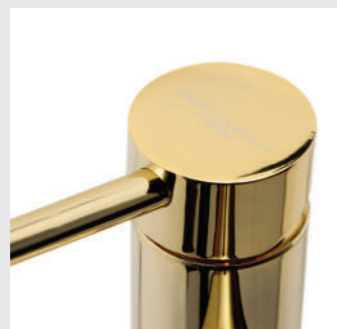

DIMENSIONS
W 25 cm | 9,84" H 110 cm | 43,31" D 27 cm | 10,63"

PRODUCT FEATURES
Brass - Gold Plated, Nickel Plated, Brushed Brass, Brushed Nickel, Aged Brass, among others.

BOURGEOIS II W/ HAND SHOWER TAP

Bourgeois II Mounting Floor Mixer with Hand Shower Tap is a beautiful classic mounting floor mixer tap. This product is an all-time feature that won't lose its charm or luxury with time and bounds easily with any of our bathtubs due to its freestanding functionality.

DIMENSIONS
W 28 cm | 11,02" H 102 cm | 40,16" D 30 cm | 11,81"

PRODUCT FEATURES
Brass - Gold Plated, Nickel Plated, Brushed Brass, Brushed Nickel, Aged Brass, among others.

ORIGIN W/ HAND SHOWER TAP

Origin Mounting Floor Mixer with Hand Shower Tap is a beautiful contemporary mounting floor mixer tap. This product stands out for its elegant look that bounds easily with any of our bathtubs due to its freestanding functionality.

DIMENSIONS
W 11 cm | 4,33" H 96 cm | 37,8" D 25 cm | 9,84"

PRODUCT FEATURES
Brass - Gold Plated, Nickel Plated, Brushed Brass, Brushed Nickel, Aged Brass, among others.

ORIGIN I MOUNTING FLOOR MIXER TAP