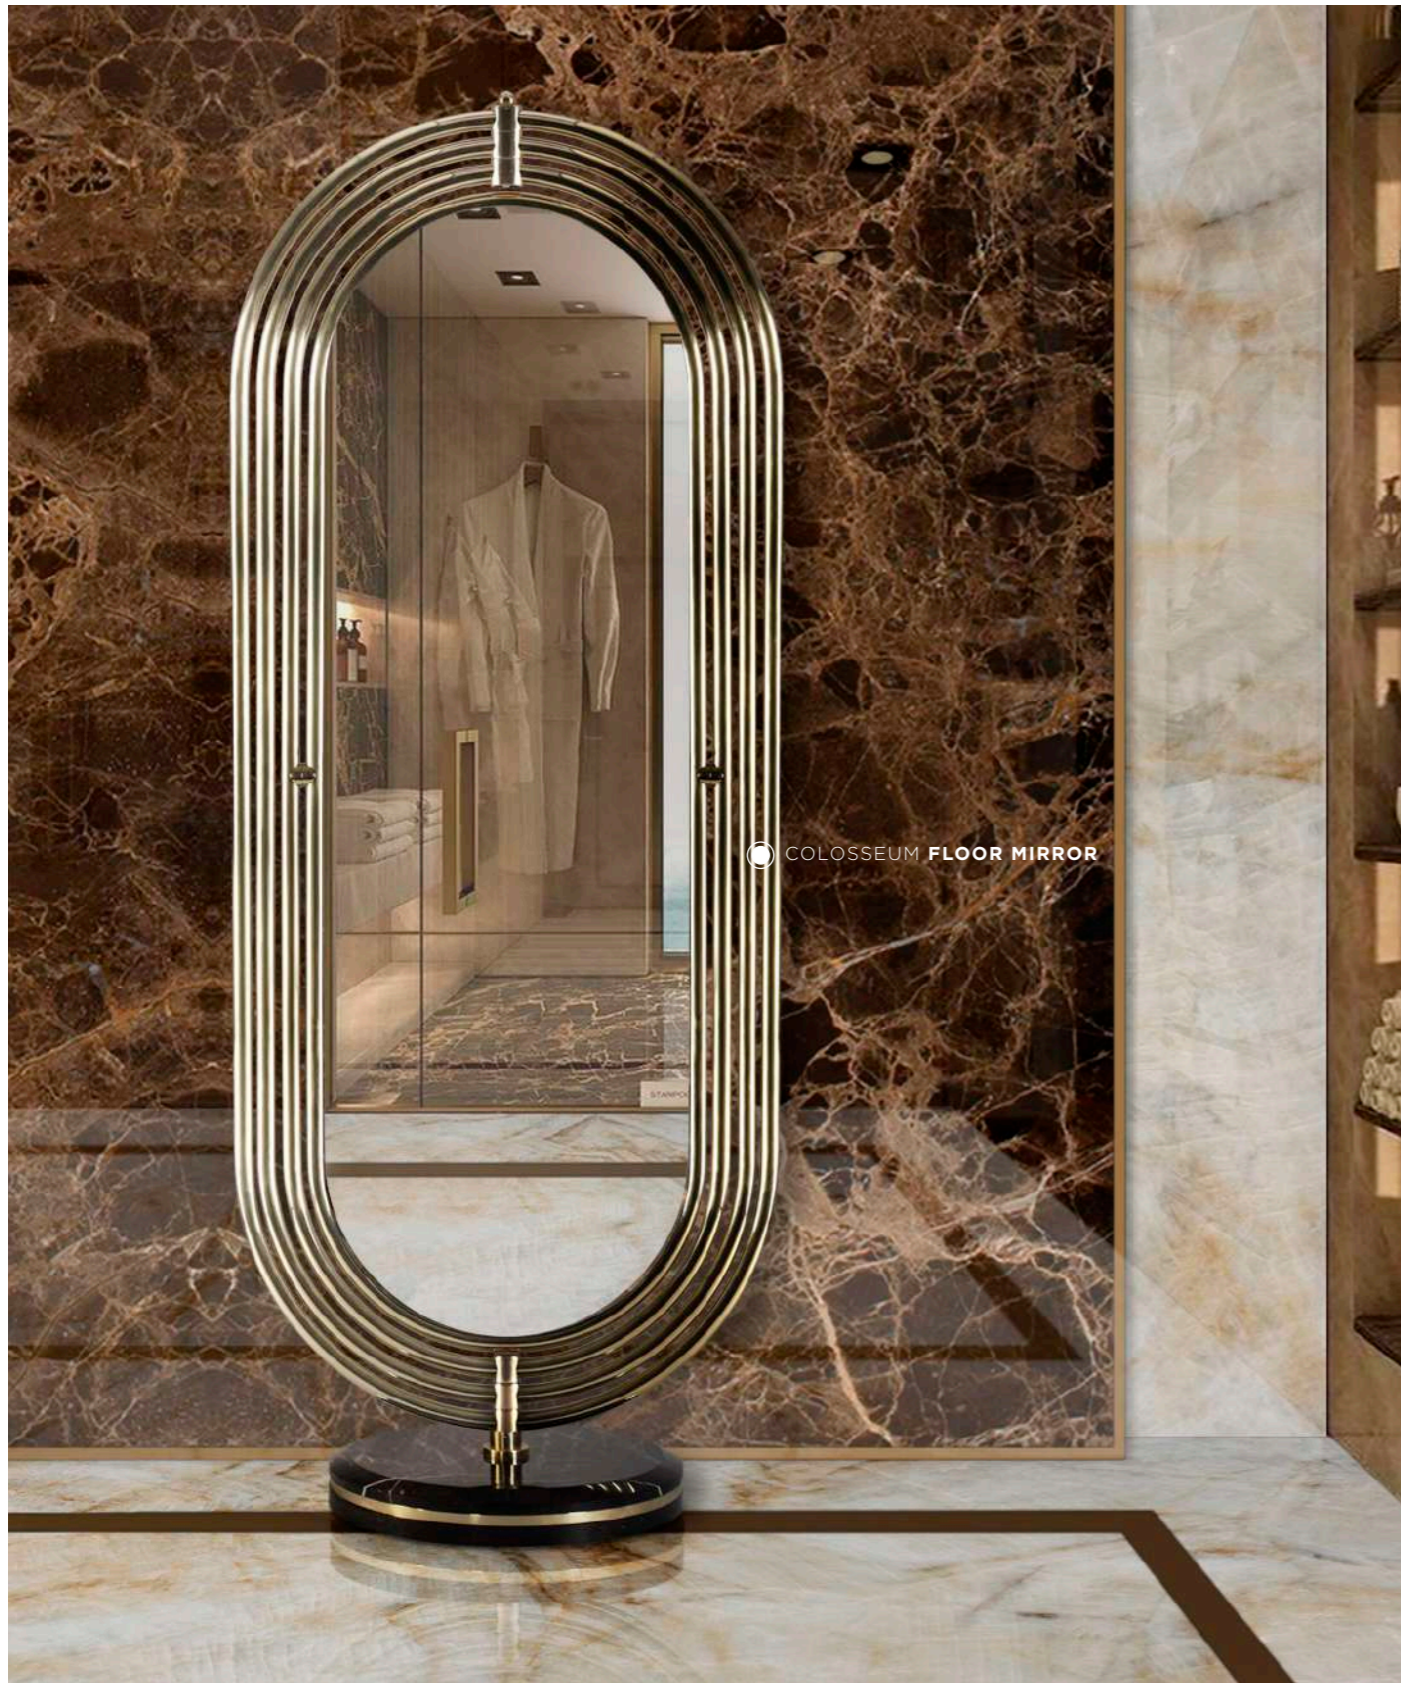

DIMENSIONS
W 170 cm | 66,93" D 55 cm | 22" H 87 cm | 34,25"

PRODUCT FEATURES
Structure: High Gloss Black Lacquered Wood, with Polished Brass Feet, tempered smoked Glass Shelf; Top: Yellow Triano Marble, Nero Marquina Marble and Anthracite Marble; Sink: Polished Brass, High Gloss Varnish; Drawer: Black Lacquered Inside; Water drainage: Wall.

0.2 PRODUCT CATEGORIES
ACCESSORIES

Bold design and a rigorous selection of the best materials are distinctive elements in all Maison Valentina's products. Contemporary or classier, these accessories for bathroom complement a variety of decors. It promotes value, gives meaning, conveys emotions and aims to share with the world the benefit of a piece made with passion.