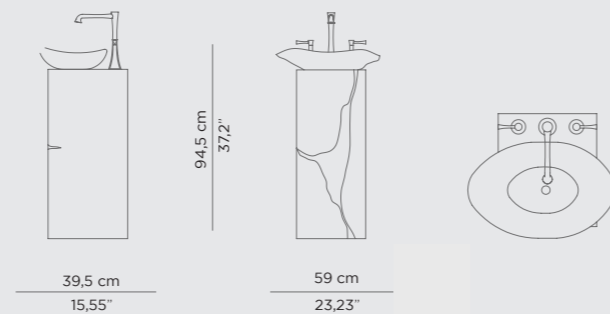

DIMENSIONS
W 180 cm | 70,87" H 60 cm | 23,62" D 75 cm | 29,53"

PRODUCT FEATURES
Structure: Brushed Brass Matte, Matt Varnish; Tub: Casted Iron, Gold painted, High gloss varnish; Water drainage: Floor.

LAPIAZ BATHTUB

DIMENSIONS
H 85 cm | 33,46" DIAM 45 cm | 17,72"

PRODUCT FEATURES
Structure: Brushed Aged brass, Matt Varnish
Sink: Nero Marquina Marble Water drainage: Wall/Floor.

LAPIAZ FREESTANDING

Lapiaz is a square freestanding washbasin inspired by natural stone cracks. This is the reason it features an incredible fissure handcrafted in polished brass, producing an organic finish. The wooden structure is coated in stainless steel, giving it a reflective luxurious effect. Rich and glamorous, this item will completely change your bathroom set.

DIMENSIONS
W 59 cm | 23,23" H 94,5 cm | 37,2" D 39,5 cm | 15,55"

PRODUCT FEATURES
Structure: Wood, High gloss black lacquered, Coated with a sheet of stainless steel; Tear: Polished brass; Inside: High gloss black lacquered; Sink: Casted Polished Brass.