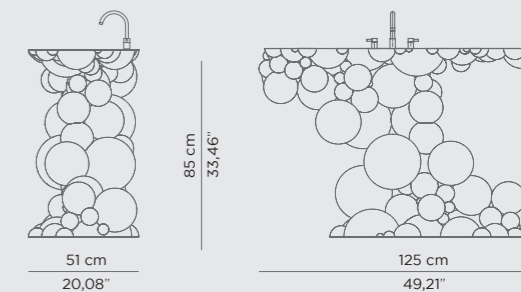

DIMENSIONS
W 140 cm | 55,12" H 95 cm | 37,4" D 45,5 cm | 17,91"

PRODUCT FEATURES
Structure: Wood with black lacquered hand-carved mirror on top; Top: Nero Marquina Marble Sink: Nero Marquina Marble Feet: Black Lacquered High Gloss Varnish; Water drainage: Wall.

DIMENSIONS
W 100 cm | 39,37" H 90 cm | 35,43" D 50 cm | 19,68"

PRODUCT FEATURES
Nero marquina marble, gold plated brass, black leather.

NAZCA WASHBASIN

Nazca is a tectonic plate located in the southern Pacific Ocean. As a tribute to Mother Earth's heartbeat, our designers created the NAZCA VANITY with a structure in matte walnut root veneer, a base in vintage brass matte and a marble sink. This 2-door washbasin will add a wonderful earth tone to any luxury modern bathroom interior design.

DIMENSIONS
W 160 cm | 62,99" H 85,50 cm | 33,66" D 55 cm | 21,65"

PRODUCT FEATURES
Top: Carrara Marble; Structure: Walnut Root Veneer; Matte; Brass, Matte; Inside: Ash Wood; Water drainage: Wall.

NEWTON WASHBASIN