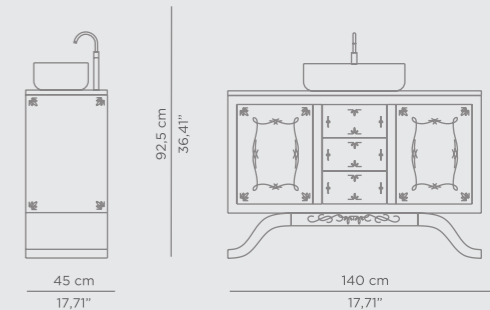

METROPOLITAN WASHBASIN

Inspired in The Metropolitan Museum of Art, this washbasin resembles a central mausoleum structure, blending the contemporary chic urban attitude with the classic sober lines. The wooden structure and feet are black lacquered with a high gloss black varnish, featuring a carefully handcrafted carving detail on the glass doors. It has a countertop and rectangular sink made of Nero Marquina marble, making this piece extremely elegant and luxurious.

DIMENSIONS
W 140 cm | 55,12" H 95 cm | 37,4" D 45,5 cm | 17,91"

PRODUCT FEATURES
Structure: Wood with black lacquered hand-carved mirror on top; Top: Nero Marquina Marble Sink: Nero Marquina Marble Feet: Black Lacquered High Gloss Varnish; Water drainage: Wall.