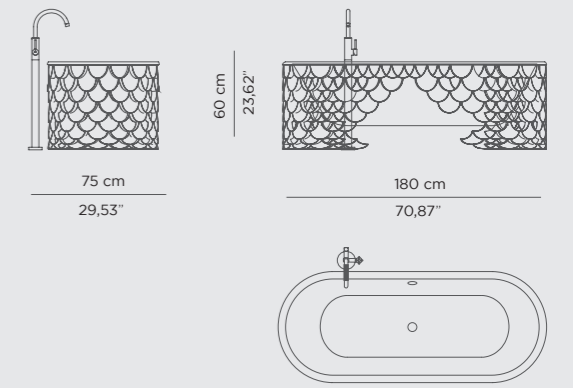

DIMENSIONS
W 215 cm | 84,65" H 70 cm | 27,56" D 91,5 cm | 36,02"

PRODUCT FEATURES
Structure: Fiber glass, High gloss black lacquered; Tub: Fiber Glass, High gloss black lacquered | Stripe: Fiber Glass, High Gloss Gold lacquered
Drainage: Floor.

DIMENSIONS
W 215 cm | 84,64" H 75 cm | 29,52" D 95 cm | 37,40"

PRODUCT FEATURES
Structure: Fiberglass, Faux-Marble Painting Glossy (Options: Sahara Noir, Nero Marquina, Carrara); Tub: Fiber Glass, High Gloss Black Lacquered | Stripe: Fiber Glass, High Gloss Gold Lacquered; Drainage: Floor.

DIMENSIONS
W 180 cm | 70,87" H 60 cm | 23,62" D 75 cm | 29,53"

PRODUCT FEATURES
Structure: Brushed Brass Matte, Matt Varnish; Tub: Casted Iron, Gold painted, High gloss varnish; Water drainage: Floor.

LAPIAZ BATHTUB

DIMENSIONS
W 189 cm | 74,41" H 60 cm | 23,62" D 91 cm | 35,83"

PRODUCT FEATURES
Structure: High gloss black lacquered wood; Top: Hand-worked white Ibiza Marble; Tub: White enamel Cast Iron; Water drainage: Floor.