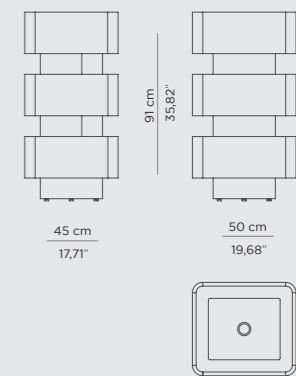

SHINTO FREESTANDING

Shinto shrines are places of reverence and the abodes of the 'kami' Gods, where sacred objects are stored in the innermost chamber of the altar, not seen by anybody. The Shinto Freestanding was designed with a gloss black lacquered structure and Nero Marquina marble sink that will award your bathroom design a unique style.

DIMENSIONS
W 50 cm | 19,68" D 45 cm | 17,71" H 91 cm | 35,82"

PRODUCT FEATURES
Top and Sink: Marble Nero Marquina; Structure: Glossy Black Lacquered;
Water drainage: Wall.