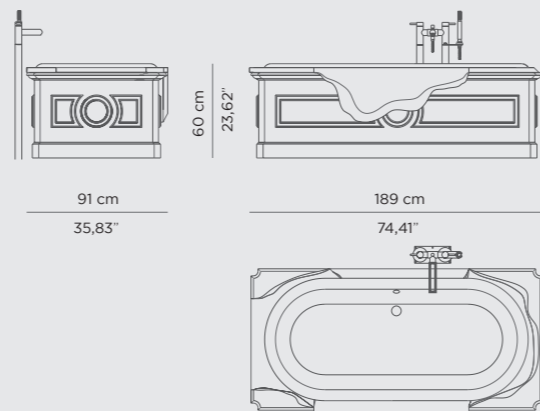

DIMENSIONS
W 180 cm | 70,87" H 60 cm | 23,62" D 75 cm | 29,53"

PRODUCT FEATURES
Structure: Brushed Brass Matte, Matt Varnish; Tub: Casted Iron, Gold painted, High gloss varnish; Water drainage: Floor.

LAPIAZ BATHTUB

DIMENSIONS
W 197 cm | 77,56" H 70 cm | 27,56" D 93 cm | 36,61"

PRODUCT FEATURES
Structure: Black lacquered high gloss fiberglass with a sheet of stainless steel; Tub: High gloss black lacquered casted iron; Tear: Gold painted tears with high gloss varnish; Drainage: Floor.

DIMENSIONS
W 180 cm | 70,87" H 80 cm | 31,5" D 90 cm | 35,43"

PRODUCT FEATURES
Structure: Fiber glass | Black lacquered spheres, High gloss varnish | Gold Painted Spheres, High Gloss Varnish; Tub: Casted iron, Gold painted; Water drainage: Floor.

DIMENSIONS
W 189 cm | 74,41" H 60 cm | 23,62" D 91 cm | 35,83"

PRODUCT FEATURES
Structure: High gloss black lacquered wood; Top: Hand-worked white Ibiza Marble; Tub: White enamel Cast Iron; Water drainage: Floor.