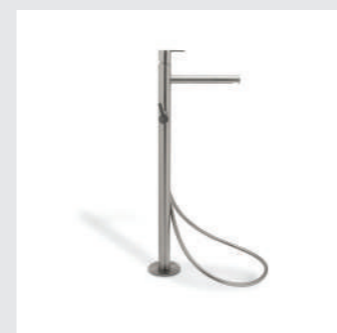

DIMENSIONS
W 25 cm | 9,84" H 110 cm | 43,31" D 27 cm | 10,63"

PRODUCT FEATURES
Brass - Gold Plated, Nickel Plated, Brushed Brass, Brushed Nickel, Aged Brass, among others.

BOURGEOIS II W/ HAND SHOWER TAP

Bourgeois II Mounting Floor Mixer with Hand Shower Tap is a beautiful classic mounting floor mixer tap. This product is an all-time feature that won't lose its charm or luxury with time and bounds easily with any of our bathtubs due to its freestanding functionality.

DIMENSIONS
W 28 cm | 11,02" H 102 cm | 40,16" D 30 cm | 11,81"

PRODUCT FEATURES
Brass - Gold Plated, Nickel Plated, Brushed Brass, Brushed Nickel, Aged Brass, among others.

ORIGIN W/ HAND SHOWER TAP

Origin Mounting Floor Mixer with Hand Shower Tap is a beautiful contemporary mounting floor mixer tap. This product stands out for its elegant look that bounds easily with any of our bathtubs due to its freestanding functionality.

DIMENSIONS
W 11 cm | 4,33" H 96 cm | 37,8" D 25 cm | 9,84"

PRODUCT FEATURES
Brass - Gold Plated, Nickel Plated, Brushed Brass, Brushed Nickel, Aged Brass, among others.

ORIGIN I MOUNTING FLOOR MIXER TAP