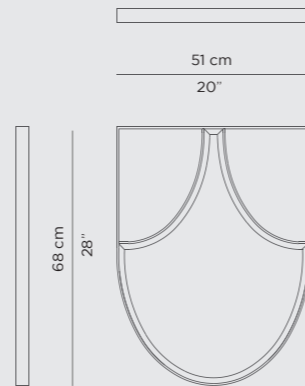

KOI SOAP DISH

As other Koi collection products, Koi Soap Dish gets its inspiration from the Japanese culture Carp. Composed by two scales, this piece stands out for its golden touch and contemporary design. Put simply, Koi Soap Dish, is made to give you a little bit more luxury, every day.

DIMENSIONS
W 25 cm | 9,84" D 15 cm | 5,91" H 14 cm | 5,51"

PRODUCT FEATURES
Structure: Brushed Brass Matte, Matt Varnish.