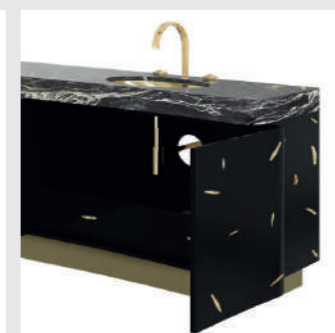

DIAMOND SINGLE WASHBASIN

The Diamond Single Washbasin turns heads wherever it stands. It features a wooden structure finished in a high gloss black varnish, a color that contrasts perfectly with its interior, covered in gold leaf. This beautiful item has a built-in oval sink glass with a translucent black finishing that will add incredible luxury to any bathroom design.

DIMENSIONS
W 180 cm | 70,86" D 60 cm | 23,62" H 84 cm | 33,07"

PRODUCT FEATURES
Structure: Wood; Outside: Black lacquered, High gloss varnish; Base/ Inside: Gold leaf; Sink/Cover: Black lacquered glass; Water drainage: Wall.

BARAKA SINGLE WASHBASIN

Baraka is an ancient Sufi word that means 'a blessing - the breath of life -, or essence of life' from which the evolutionary process unfolds. Glamorous, beautifully designed and enhanced by never-ending contrasts between ancient and contemporary lines, the Baraka Single Washbasin in Black Kenya marble is the perfect item to complete your modern luxury bathroom design look.

DIMENSIONS
W 132 cm | 51,96" D 60 cm | 23,62" H 92 cm | 35,82"

PRODUCT FEATURES
Top: Black Kenya Marble; Sink: Gold Plated Brass, High Gloss Varnish; Structure: High Gloss Black Lacquered; Details: Gold Plated Brass; Base: Brushed Aged Brass; Water drainage: Wall.

SHINTO WASHBASIN

Shinto shrines are places of reverence, and the abodes of the 'kami' Gods, where sacred objects are stored in the innermost chamber of the altar, not seen by anybody. The Shinto Washbasin was designed with a glossy black lacquered structure and Nero Marquina marble sinks to add a grand luxurious glamour to your bathroom design.

DIMENSIONS
W 160 cm | 62,99" D 45 cm | 17,71" H 91 cm | 35,82"