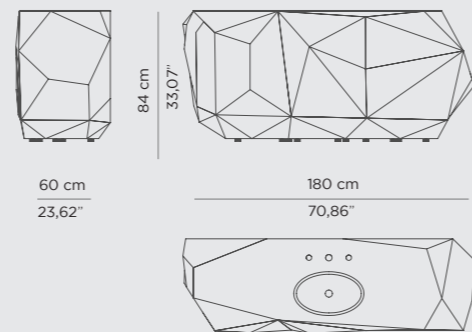

DIMENSIONS
W 160 cm | 62,99" H 85 cm | 33,46" D 55 cm | 21,65"

PRODUCT FEATURES
Structure: Wood, High Gloss black lacquered | Gold plated brass tubes, High gloss varnish; Top: Nero Marquina marble
Sink: Polished Brass, High Gloss Varnish; Water drainage: Wall.

DIMENSIONS
W 140 cm | 55,11" D 41 cm | 16,14" H 96 cm | 37,79"

PRODUCT FEATURES
High gloss black lacquered wood, Coated with a sheet of Stainless Steel; Polished brass tears, High gloss varnish; Inside: Poplar Root Veneer; Two Drawers and one Door; Base: Polished brass; Water drainage: Wall
Sink: Polished Brass, High Gloss Varnish; Water drainage: Wall.

DIMENSIONS
W 120 cm | 47,24" D 55 cm | 21,65" H 85 cm | 33,46"

PRODUCT FEATURES
Structure: Wood, High Gloss Black Lacquered; External Structure: Gold Plated Brass Tubes, High Gloss Varnish.

LAPIAZ WASHBASIN

DIMENSIONS
W 220 cm | 86,61" D 45 cm | 17,71" H 96 cm | 37,79"

PRODUCT FEATURES
Structure: Sheet of stainless steel | Polished brass tears, High gloss varnish; Inside: Poplar Root Veneer; Four doors; Water drainage: Wall.