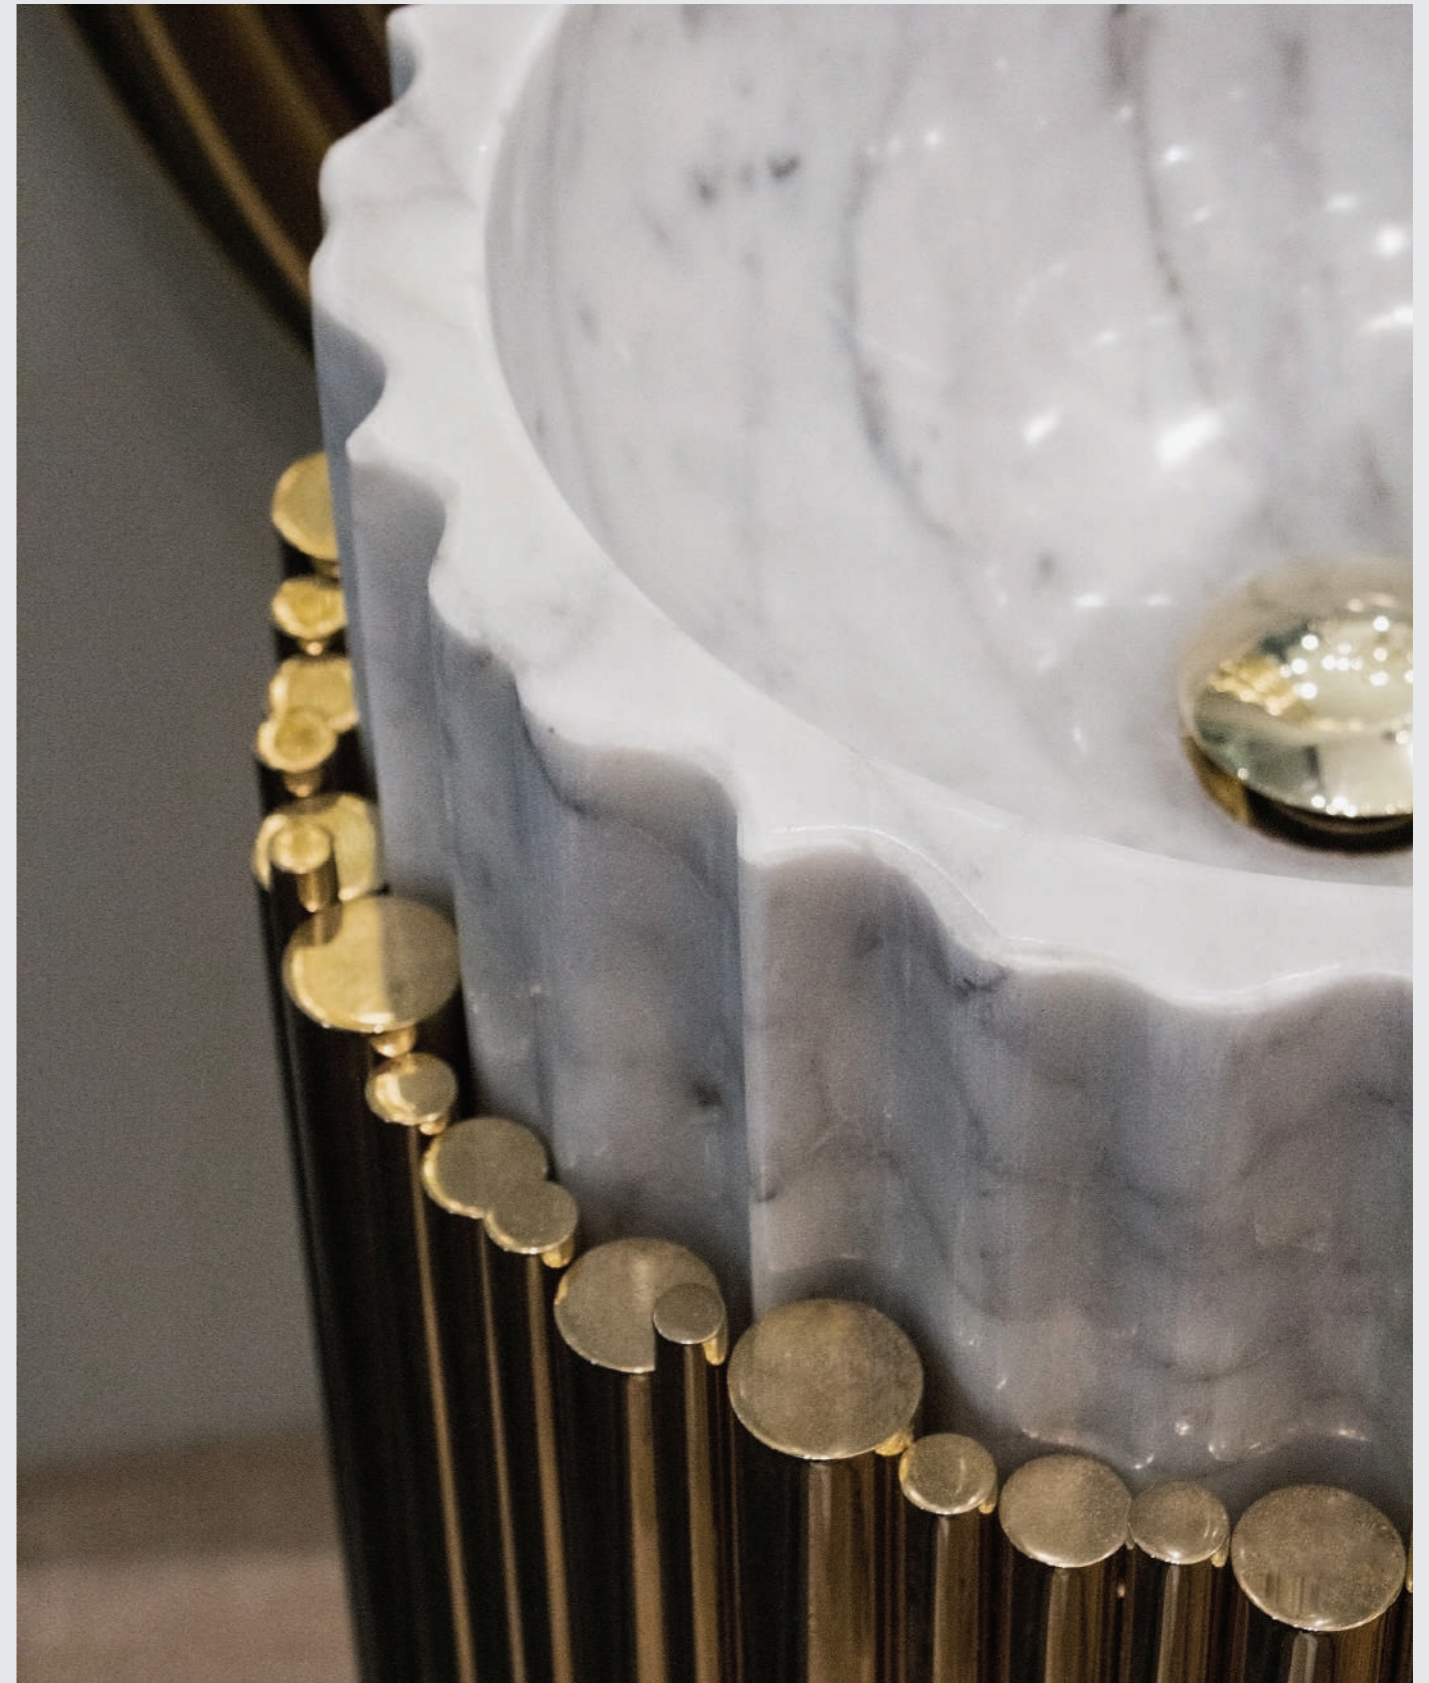

SYMPHONY FREESTANDING

The Symphony Freestanding draws inspiration from the curves of a violin and the tubes of an organ. Like all of Maison Valentina's designs, the Symphony Freestanding is handmade by experienced artisans, each with different specialties, from metalwork to woodcarving. It features a cluster of polished brass tubes that envelopes an exotic wood structure. Its vessel sink is all made of Nero Marquina Marble with a cogwheel-shaped design.

DIMENSIONS
H 85 cm | 33,46" Diam 42 cm | 16,54"

PRODUCT FEATURES
Structure: High Gloss black lacquered Wood | Gold plated brass tubes,
High gloss varnish Sink: Nero Marquina Marble
Water drainage: Floor.