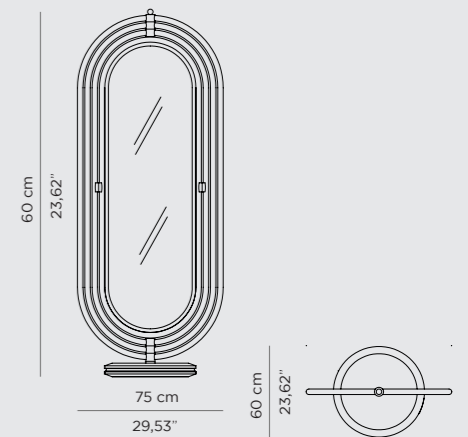

DIMENSIONS
W 55 cm | 21,65" D 2,5 cm | 0,98" H 90 cm | 35,43"

PRODUCT FEATURES
Structure: Polished Brass, High Gloss Varnish;
Mirror: Flat Mirror.

SHIELD OVAL MIRROR

The shield is an oval mirror made entirely from mirrored glass, polished brass, and a Nero Marquina marble bar. Inspired in the most ancient and valuable armor, the Shield of Achilles, Maison Valentina re-designed the Shield Mirror, the meaning of protection and security. Decorative yet practical, this is the most wonderful mirror to own in your modern master bathroom.

DIMENSIONS
W 90 cm | 35,43" D 8 cm | 3,15" H 210 cm | 82,68"

PRODUCT FEATURES
Mirror: Flat Mirror; Structure: Polished Brass;
Centre bar: Nero Marquina marble.

BLAZE MIRROR FREESTANDING

Blaze Mirror is a fiercely burning fire capable of accentuating any wall and stunning you at every look. It features a round mirror made entirely from polished brass and designed with concentric circles. It is accented by engraved nail head trims along the body and a LED strip that provides a soft and cozy light for any bathroom design idea.

DIMENSIONS
Diam 120,4 cm | 47,4" D 7 cm | 2,76"

PRODUCT FEATURES
Structure: Polished Brass, High Gloss Varnish; Mirror: Flat Mirror.

COLOSSEUM FLOOR MIRROR

Colosseum is a dazzling full length floor mirror supported by a Nero Marquina marble base, accented by a brass trim around it. The frame structure is built in polished brass tubes, assembled to produce an oblong shape. The rings rotate 360 degrees, making this mirror a flexible and perfect piece to decorate your luxury bathroom or your luxurious closet.

DIMENSIONS
W 120 cm | 47,2" D 5,3 cm | 2,09" H 120 cm | 47,2"

PRODUCT FEATURES
Structure: High Gloss Black Lacquered Wood, Yellow Triano Marble, Nero Marquina Marble and Anthracite Marble;
Mirror: Flat Mirror.