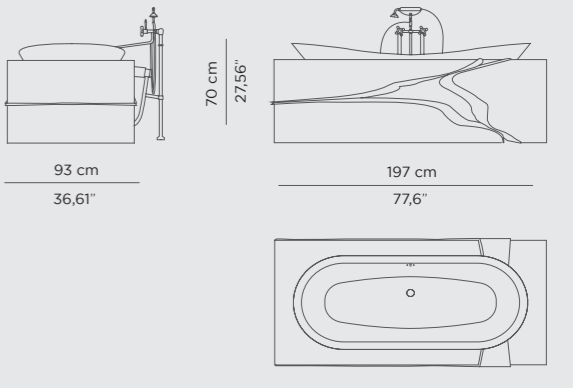

DIMENSIONS
W 215 cm | 84,65" H 70 cm | 27,56" D 91,5 cm | 36,02"

PRODUCT FEATURES
Structure: Fiber glass, High gloss black lacquered; Tub: Fiber Glass, High gloss black lacquered | Stripe: Fiber Glass, High Gloss Gold lacquered
Drainage: Floor.

DIMENSIONS
W 180 cm | 70,87" H 60 cm | 23,62" D 75 cm | 29,53"

PRODUCT FEATURES
Structure: Brushed Brass Matte, Matt Varnish; Tub: Casted Iron, Gold painted, High gloss varnish; Water drainage: Floor.

LAPIAZ BATHTUB

DIMENSIONS
W 197 cm | 77,56" H 70 cm | 27,56" D 93 cm | 36,61"

PRODUCT FEATURES
Structure: Black lacquered high gloss fiberglass with a sheet of stainless steel; Tub: High gloss black lacquered casted iron; Tear: Gold painted tears with high gloss varnish; Drainage: Floor.

DIMENSIONS
W 189 cm | 74,41" H 60 cm | 23,62" D 91 cm | 35,83"

PRODUCT FEATURES
Structure: High gloss black lacquered wood; Top: Hand-worked white Ibiza Marble; Tub: White enamel Cast Iron; Water drainage: Floor.