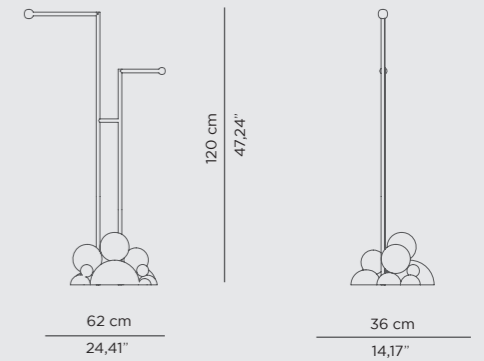

PETRA TOWEL RACK

The Petra Towel Rack materializes the ancient inspirations of the City of Petra into the modern world. As the hand-carved block of Carrara Marble fuses with the polished brass tub, the Petra towel rack reveals its full splendor. A statement product created for those looking for the best in contemporary furniture design mixed up with ravishing details allowing for fantastic bathroom decor.

DIMENSIONS
W 30 cm | 11,81" D 30 cm | 11,81" H 121 cm | 47,63"

PRODUCT FEATURES
Base: Carrara Marble; Tubes: Polished Brass, High Gloss Varnish.