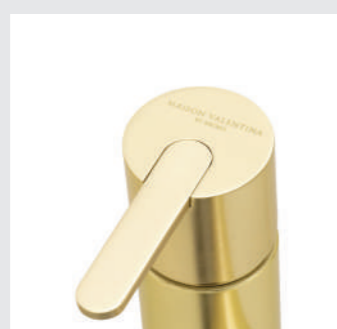

ORIGIN II MOUNTING FLOOR MIXER TAP

Origin II Mounting Floor Mixer Tap is a beautiful modern mounting floor mixer tap. This product stands out for its contemporary look and flat mixer that bounds easily with any washbasin, freestanding or vessel sink due to its freestanding functionality.

DIMENSIONS
W 11 cm | 4,33" H 110 cm | 43,31" D 25 cm | 25"

PRODUCT FEATURES
Brass - Gold Plated, Nickel Plated, Brushed Brass, Brushed Nickel, Aged Brass, among others.