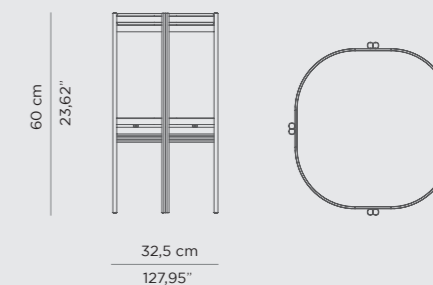

DIMENSIONS
W 120 cm | 47,2" D 5,3 cm | 2,09" H 120 cm | 47,2"

PRODUCT FEATURES
Structure: High Gloss Black Lacquered Wood, Yellow Triano Marble, Nero Marquina Marble and Anthracite Marble;
Mirror: Flat Mirror.

DIMENSIONS
W 62 cm | 24,41" D 36 cm | 14,17" H 120 cm | 47,24"

PRODUCT FEATURES
Tubes: Polished Brass; High Gloss Varnish;
Base: Black lacquered spheres with high gloss varnish finishing and some gold plated spheres.

DIMENSIONS

W 50 cm | 19,68" D 20 cm | 7,87" H 120 cm | 47,24"

PRODUCT FEATURES

Brass, wood and leather.

0.2 PRODUCT CATEGORIES
CASEGOODS

Are you looking to maximize the space keeping the same bold, exclusive and luxury design? Maison Valentina has a versatile variety of casegoods, suitable for any room.

DIMENSIONS
W 54 cm | 21,26" H 154 cm | 60,63" D 30 cm | 11,81"

PRODUCT FEATURES
Structure: Gold Plated Aluminum Tubes with High Gloss Varnish;
Interior: Walnut Root, LED strips for a soft light and four glass shelves.