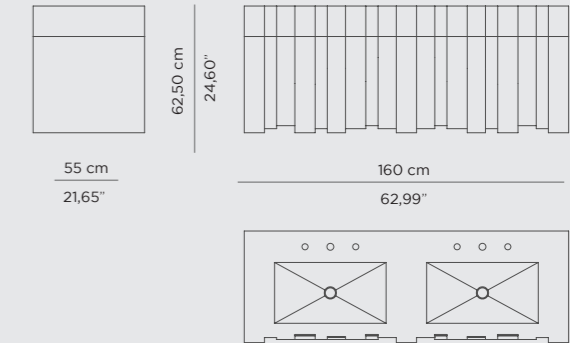

SYMPHONY SINGLE II SUSPENSION CABINET

The Symphony Single II Suspension Cabinet draws inspiration from church organ tubes, as well as the curves of a violin. It features a cluster of gold plated brass tubes that envelopes an exotic wood structure and the countertop is all made of Nero Marquina Marble. This item is a true wonder to add to one's bathroom interior design.

DIMENSIONS
W 140 cm | 55,11" D 55 cm | 21,65" H 62,50 cm | 24,60"

PRODUCT FEATURES
Structure: Wood, High Gloss Black Lacquered; External Structure: Gold Plated Brass Tubes, High Gloss Varnish; Top: Nero Marquina Marble; Sink: Polished Brass, High Gloss Varnish; Water drainage: Wall