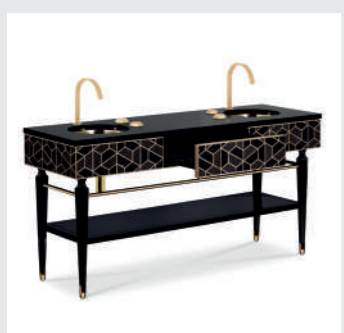

TORTOISE SINGLE WASHBASIN

For centuries, the tortoise's hard outer shell has been the inspiration for different pieces, highly appreciated by its decorative purposes. The reason is its beautiful patterns and colors, which make the Tortoise Freestanding unique. Black, grey and golden colors show a marvelous piece, contrasting with the golden tap and sink and black legs. Highly functional, it includes a mirrored shelf, a built-in drawer, gold plated tubes where you can hang the most comfortable towels and a spacious Nero Marquina countertop.

DIMENSIONS
W 80 cm | 31,50" D 50 cm | 19,69" H 85 cm | 33,46"

PRODUCT FEATURES
Structure: High Gloss Black Lacquered Wood, with Polished Brass Feet, tempered smoked Glass Shelf
Top: Yellow Triano Marble, Nero Marquina Marble and Anthracite Marble;
Sink: Polished Brass, High Gloss Varnish
Drawer: Black Lacquered Inside; Water drainage: Wall.

CROCHET WASHBASIN

Crochet Washbasin features the traditional Portuguese knitting technique with the most modern design. Made of a white cream lacquered wooden body with elegant knitting brass details, this washbasin represents the culture and people from Portugal. Its countertop is in marble and the two vessel sinks in polished brass, supported by French-style feet, referring to the antique furniture. Definitely a timeless design piece!

DIMENSIONS
W 160 cm | 62,99" D 60 cm | 23,62" H 85 cm | 33,46"

PRODUCT FEATURES
Structure: Glossy White-Cream Lacquered Wood | Knitting Polished Brass Details; Top: Estremoz Marble; Feet: French Style Polished Brass, High Gloss Varnish; Sink: Polished Brass, High Gloss Varnish; Water drainage: Wall.

TORTOISE WASHBASIN