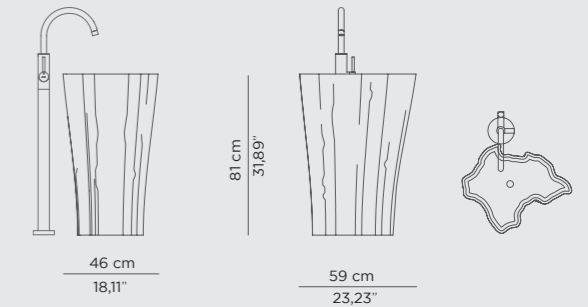

EDEN FREESTANDING

Eden is a modern washbasin freestanding inspired by the shape of a tree stump. This amazingly striking and organically shaped freestanding is a wonder made of casted aluminum, and its built-in sink has a special rough-textured surface, that is reminiscent of beautiful and harmoniously unique growth rings, awarding any luxury bathroom a special glow.

DIMENSIONS
W 59 cm | 23,23" H 81 cm | 31,89" D 46 cm | 18,11"

PRODUCT FEATURES
Structure: Gold Plated Casted Aluminum; Water drainage: Floor.