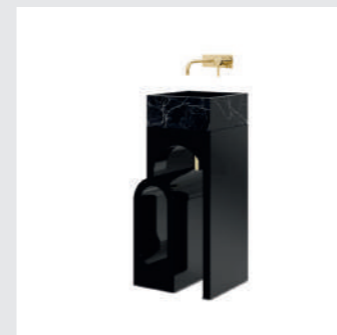

DARIAN FREESTANDING

The Darian Freestanding draws inspiration from Darius, the great Persian king, who ruled the empire at its peak in 5th century BC, having control over regions that nowadays belong to three continents. DARIAN was conceived with precise knowledge of production techniques and materials, each with different specialities, from metal-work to upholstery. It features a cluster of gold plated brass asymmetrical bars enveloping a black leather structure, that results in a blend of artful and stout personality.

DIMENSIONS
H 86 cm | 33,86" Diam 45 cm | 17,72"

PRODUCT FEATURES
Nero marquina marble, polished brass, black synthetic leather.