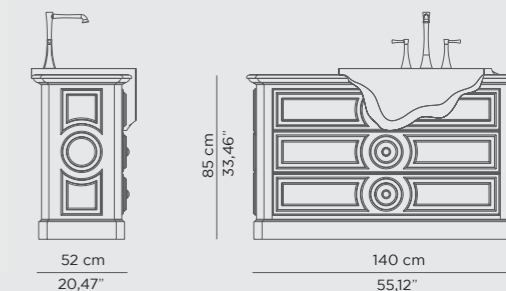

PETRA WASHBASIN

The melted marble look of the Petra Washbasin takes us to the City of Petra where buildings are carved directly in the stone cliffs. By adding this washbasin to your bathroom, it is a sure guarantee of luxurious and exquisite environment creation. The Petra Washbasin features a high gloss black lacquered wood structure with a spacious and functional drawer on the front. It is finished with carved melted vessel sink made entirely by one single block of Ibiza Marble.

DIMENSIONS
W 140 cm | 55,12" H 85 cm | 33,46" D 52 cm | 20,47"

PRODUCT FEATURES
Structure: High Gloss Black Lacquered Wood with one drawer
Sink: Hand worked Ibiza Marble; Water drainage: Wall.