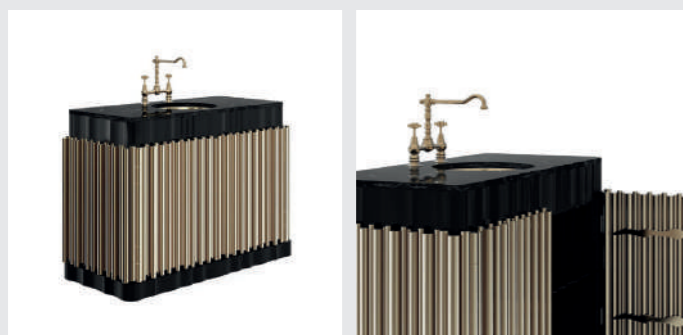

SYMPHONY SINGLE WASHBASIN

The Symphony Single PEDESTAL SINK draws inspiration from church organ tubes, as well as the curves of a violin. Like all of Maison Valentina's designs, this item is handmade by experienced artisans, each with different skills, from metalwork to woodcarving. It features a cluster of gold plated brass tubes that tangle themselves around an exotic wood structure. Its interior contains one large glass shelf and the countertop is all made of Nero Marquina Marble. To boost your bathroom decor even further, you still find one magnificent round gold-plated sink.

DIMENSIONS
W 120 cm | 47,24" D 55 cm | 21,65" H 85 cm | 33,46"

PRODUCT FEATURES
Structure: Wood, High Gloss Black Lacquered; External Structure: Gold Plated Brass Tubes, High Gloss Varnish.