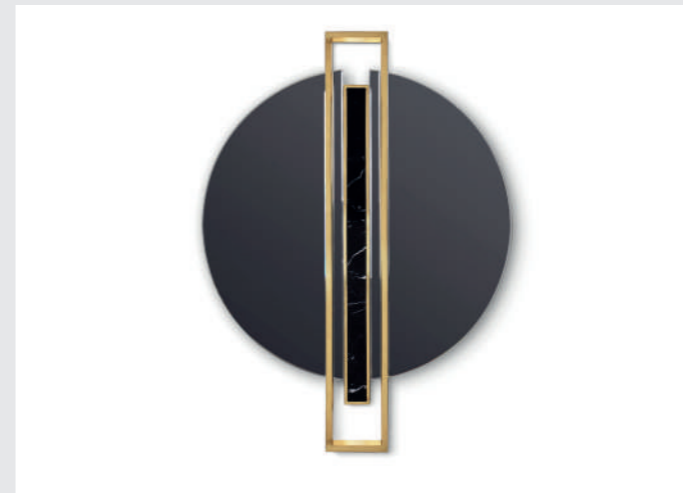

KOI SOAP DISH

KOI TOWEL RING

SHIELD OVAL MIRROR

DARIAN FREESTANDING

DARIAN TOWEL RACK

TECHNICAL INFORMATION
ACCESSORIES

GLIMMER MIRROR

Glimmer Mirror, as its name states, adds to your project a faint and elegant light. Glimmer Mirror's subtle lines and crystal details are the results of a precise handcrafted process. A precious piece of art with eight brass details adorned with crystal appointments that elevate any environment. Luxury and glamour are surely granted.

DIMENSIONS
Diam 110 cm | 43,31" D 7 cm | 2,76"

PRODUCT FEATURES
Mirror with brass details.

SHIELD MIRROR

The shield is a round mirror made entirely from mirrored glass, polished brass, and a Nero Marquina marble bar. Inspired in the most ancient and valuable armor, the Shield of Achilles, we re-designed the Shield Mirror, the meaning of protection and security. Decorative yet practical, you will have a divine item to boost your modern bathroom interior design.