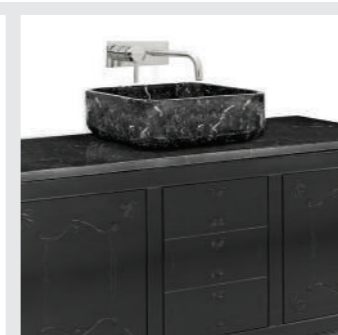

DARIAN WASHBASIN

The Darian Washbasin draws inspiration from Darius, the great Persian king, who ruled the empire at its peak in 5th century BC, having control over regions that nowadays belong to three continents. DARIAN was conceived with precise knowledge of production techniques and materials, each with different specialities, from metal-work to upholstery. It features a cluster of gold plated brass asymmetrical bars enveloping a black leather structure, that results in a blend of artful and stout personality.

DIMENSIONS
W 100 cm | 39,37" H 90 cm | 35,43" D 50 cm | 19,68"

PRODUCT FEATURES
Nero marquina marble, gold plated brass, black leather.