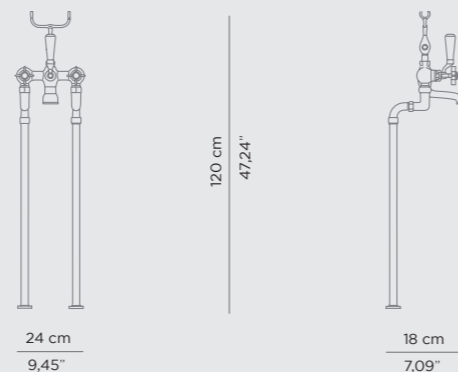

BOURGEOIS I W/ HAND SHOWER TAP

Bourgeois I Mounting Floor Mixer with Hand Shower Tap is a beautiful modern mounting floor mixer tap. This product is an all-time feature that won't lose its charm or luxury with time and bounds easily with any of our bathtubs due to its freestanding functionality.

DIMENSIONS
W 18 cm | 7,09" H 120 cm | 47,24" D 24 cm | 9,45"

PRODUCT FEATURES
Brass - Gold Plated, Nickel Plated, Brushed Brass, Brushed Nickel, Aged Brass, among others.