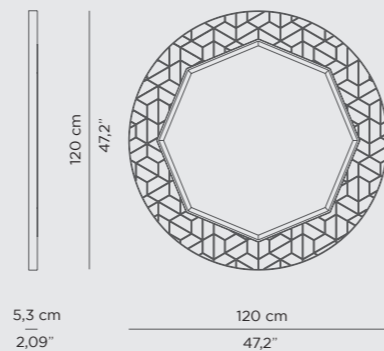

COLOSSEUM FLOOR MIRROR

Colosseum is a dazzling full length floor mirror supported by a Nero Marquina marble base, accented by a brass trim around it. The frame structure is built in polished brass tubes, assembled to produce an oblong shape. The rings rotate 360 degrees, making this mirror a flexible and perfect piece to decorate your luxury bathroom or your luxurious closet.

DIMENSIONS
W 80cm | 31,5" D 50 cm | 19,69" H 203 cm | 79,92"

PRODUCT FEATURES
Structure: Polished Brass Tubes, High Gloss Varnish; Base: Nero Marquina Marble.