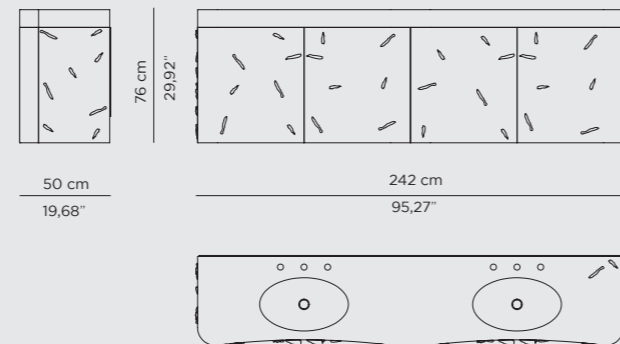

BARAKA SUSPENSION CABINET

Baraka is an ancient Sufi word that means "a blessing - the breath of life -, or essence of life" from which the evolutionary process unfolds. Glamorous, beautifully realized and enhanced by never-ending contrasts between ancient and contemporary lines, the Baraka Suspension cabinet in Black Kenya marble is the perfect item to complete your luxury bathroom design look.

DIMENSIONS
W 242 cm | 95,27" D 50 cm | 19,68" H 76 cm | 29,92"

PRODUCT FEATURES
Top: Black Kenya Marble; Sink: Gold Plated Brass, High Gloss Varnish;
Structure: High Gloss Black Lacquered; Details: Gold Plated Brass, High Gloss Varnish; Water drainage: Wall