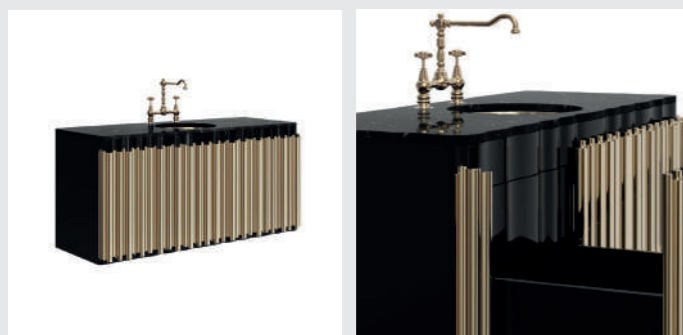

SYMPHONY SINGLE II SUSPENSION CABINET

The Symphony Single II Suspension Cabinet draws inspiration from church organ tubes, as well as the curves of a violin. It features a cluster of gold plated brass tubes that envelopes an exotic wood structure and the countertop is all made of Nero Marquina Marble. This item is a true wonder to add to one's bathroom interior design.

DIMENSIONS
W 140 cm | 55,11" D 55 cm | 21,65" H 62,50 cm | 24,60"

PRODUCT FEATURES
Structure: Wood, High Gloss Black Lacquered; External Structure: Gold Plated Brass Tubes, High Gloss Varnish; Top: Nero Marquina Marble; Sink: Polished Brass, High Gloss Varnish; Water drainage: Wall