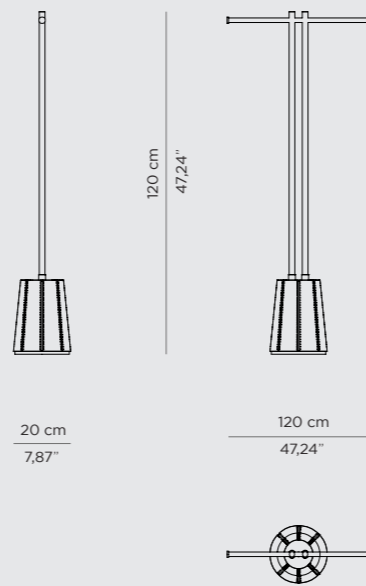

DIMENSIONS
W 62 cm | 24,41" D 36 cm | 14,17" H 120 cm | 47,24"

PRODUCT FEATURES
Tubes: Polished Brass; High Gloss Varnish;
Base: Black lacquered spheres with high gloss varnish finishing and some gold plated spheres.

DIMENSIONS

W 50 cm | 19,68" D 20 cm | 7,87" H 120 cm | 47,24"

PRODUCT FEATURES

Brass, wood and leather.

0.2 PRODUCT CATEGORIES
CASEGOODS

Are you looking to maximize the space keeping the same bold, exclusive and luxury design? Maison Valentina has a versatile variety of casegoods, suitable for any room.

DIMENSIONS
W 54 cm | 21,26" H 154 cm | 60,63" D 30 cm | 11,81"

PRODUCT FEATURES
Structure: Gold Plated Aluminum Tubes with High Gloss Varnish;
Interior: Walnut Root, LED strips for a soft light and four glass shelves.