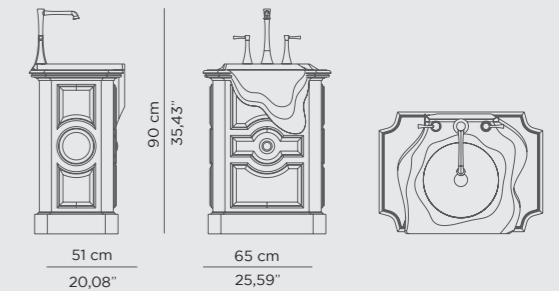

DIMENSIONS
W 180 cm | 70,87" H 60 cm | 23,62" D 75 cm | 29,53"

PRODUCT FEATURES
Structure: Brushed Brass Matte, Matt Varnish; Tub: Casted Iron, Gold painted, High gloss varnish; Water drainage: Floor.

LAPIAZ BATHTUB

DIMENSIONS
W 59 cm | 23,23" H 94,5 cm | 37,2" D 39,5 cm | 15,55"

PRODUCT FEATURES
Structure: Wood, High gloss black lacquered, Coated with a sheet of stainless steel; Tear: Polished brass; Inside: High gloss black lacquered; Sink: Casted Polished Brass.

DIMENSIONS
W 60 cm | 23,62" H 85 cm | 33,46" D 56,5 cm | 22,24"

PRODUCT FEATURES
structure: Casted aluminum, High gloss black lacquered | Gold Plated spheres, High gloss varnish; Top: Casted brass, High gloss varnish; Sink: Gold Plated, High gloss varnish; Water drainage: Wall.