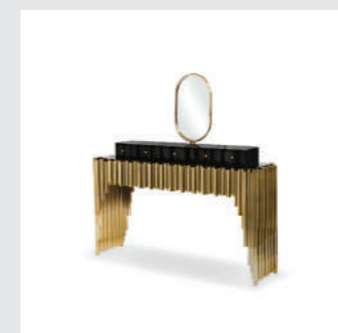

CROCHET PERFUME DISPLAY

Crochet Perfume Display features the traditional Portuguese knitting technique with the most modern design. Designed in a tempered smoked glass, this Perfume Display is perfect to exhibit small sculptures, perfumes or other bathroom accessories. This product has three shelves with an open back and the structure is in a white cream lacquered wood with elegant knitting brass details supported by French-style feet.

DIMENSIONS
W 45 cm | 17,72" H 180 cm | 70,87" D 45 cm | 17,72"

PRODUCT FEATURES
Smoked glass and height gloss, lacquered croche cream color, feet and details in brass.

SINUOUS DRESSING TABLE

Sinuous is a dressing table designed with a modern and glamorous touch perfect for your bedroom or master bathroom set. Produced in wood, it is covered in black painted with high gloss varnish and polished brass. It offers a wide storage space, with four drawers on the top and five in the bottom, and a mirror accented by a gold-plated rim.

DIMENSIONS
W 150 cm | 59,06" H 152 cm | 59,84" D 52 cm | 20,47"

PRODUCT FEATURES
Structure: High Gloss Black Lacquered MDF | Lined Polished Brass, High Gloss Varnish | Black Lacquered Glass
Upper Structure: High Gloss Black Lacquered MDF | Lined Polished Brass, High Gloss Varnish | Black Lacquered Glass
Bottom: High Gloss Black Lacquered MDG
Top: Black Lacquered Glass; Mirror: Mirror Rim - Polished Brass Gold Plated Pipe

KOI TALL STORAGE

Koi Tall Storage is another product of our amazing Koi family. Finished with aged brass and walnut root inside and out, this product is perfect to display your finest accessories. Discreet yet exquisite, this tall storage provides you convenient storage space with its glass shelves and LED lighting once opening it!

DIMENSIONS
W 50 cm | 19,69" H 192 cm | 75,59" D 35 cm | 13,78"