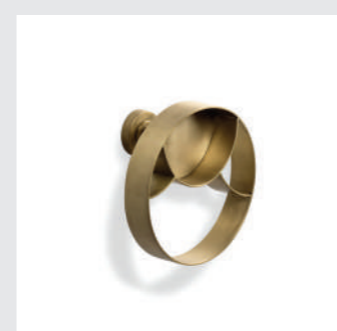

DIMENSIONS
W 51 cm | 20" D 3.5 cm | 1" H 68 cm | 28"

PRODUCT FEATURES
Structure: Brushed Brass, Matt Varnish.

KOI TOWEL RING

Inspired in the Japanese carp, this piece shines for its golden look and contemporaneous design. The Koi Towel Ring follows the Japanese Koi collection inspiration. Made out of three scales, this beautiful item adapts to most luxury bathroom designs.

DIMENSIONS
W 20 cm | 7,87" D 11 cm | 5,5" H 20 cm | 7,87"

PRODUCT FEATURES
Structure: Brushed Brass Matte, Matt Varnish.

DIAMOND TOWEL RACK

Diamond is a three-tier towel rack produced in polished brass and supported by a diamond shaped base built in Nero Marquina marble. This item will certainly enhance your bathroom decor with these sleek and contemporary design ideas produced with attractive high-end finishes, allowing for a perfect item to improve your bathroom decor.