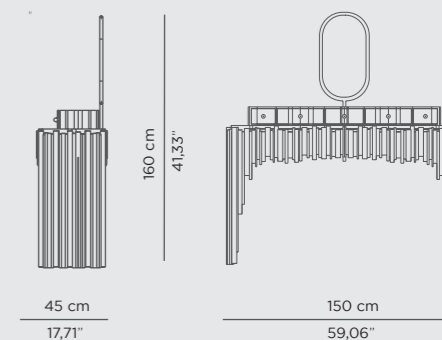

KOI TALL STORAGE

Koi Tall Storage is another product of our amazing Koi family. Finished with aged brass and walnut root inside and out, this product is perfect to display your finest accessories. Discreet yet exquisite, this tall storage provides you convenient storage space with its glass shelves and LED lighting once opening it!

DIMENSIONS
W 50 cm | 19,69" H 192 cm | 75,59" D 35 cm | 13,78"

PRODUCT FEATURES
Structure: Walnut Root and Aged Brass door
Interior: LED Lightning and four glass shelves

SYMPHONY DRESSING TABLE

The Symphony Dressing Table draws inspiration from church organ tubes, as well as the curves of a violin. It features a cluster of polished brass tubes that envelops an exotic wood structure and a serpentine front and countertop produced in wood and lacquered in a high gloss black. There are five small drawers on it, perfect to store the most elegant jewels, and a round mirror on the top, accented by a gold trimming.

DIMENSIONS
W 150 cm | 59,05" D 45 cm | 17,71" H 160 cm | 41,33"

PRODUCT FEATURES
Bottom: Polished Brass Tubes, Gold-Plated
Upper Structure: High Gloss Black Lacquered MDF
Top: High Gloss Black Lacquered MDF
Mirror: Mirror Rim - Polished Brass Gold-Plated Pipe