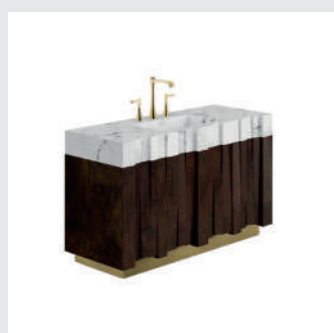

PETRA WASHBASIN

The melted marble look of the Petra Washbasin takes us to the City of Petra where buildings are carved directly in the stone cliffs. By adding this washbasin to your bathroom, it is a sure guarantee of luxurious and exquisite environment creation. The Petra Washbasin features a high gloss black lacquered wood structure with a spacious and functional drawer on the front. It is finished with carved melted vessel sink made entirely by one single block of Ibiza Marble.

DIMENSIONS
W 140 cm | 55,12" H 85 cm | 33,46" D 52 cm | 20,47"

PRODUCT FEATURES
Structure: High Gloss Black Lacquered Wood with one drawer
Sink: Hand worked Ibiza Marble; Water drainage: Wall.