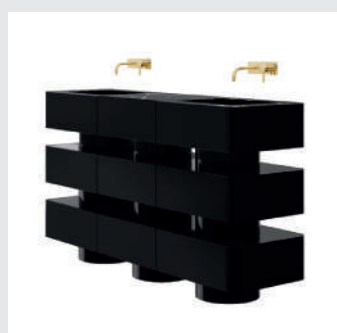

BARAKA WASHBASIN

Baraka is an ancient Sufi word that means 'a blessing - the breath of life, or essence of life' from which the evolutionary process unfolds. Glamorous, beautifully designed and enhanced by never-ending contrasts between ancient and contemporary lines, the Baraka Washbasin in Black Kenya marble is the perfect item to complete your modern luxury bathroom design look.

DIMENSIONS
W 242 cm | 95,27" D 50 cm | 19,68" H 92 cm | 35,82"

PRODUCT FEATURES
Top: Black Kenya Marble; Sink: Gold Plated Brass, High Gloss Varnish; Structure: High Gloss Black Lacquered; Details: Gold Plated Brass; Base: Brushed Aged Brass; Water drainage: Wall.