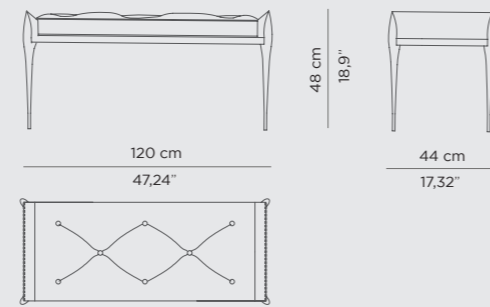

STILETTO STOOL

Stiletto is a button-tufted bench upholstered in velvet. It features polished brass stiletto legs that are inspired by high heels, providing a sharp and sleek look to your bathroom. It has a rectangular cushioned pad accented by little sloping arms. Feminine and seductive due to its delicate lines, it is a desirable piece for any modern luxury bathroom.

DIMENSIONS
W 60 cm | 23,62" H 48 cm | 18,9 D 44 cm | 17,32"

PRODUCT FEATURES
Structure: Polished Brass
MV Velvet Fabric: MOSS I 34

STILETTO BENCH

Stiletto is a button-tufted bench upholstered in velvet. It features brass stiletto legs that are inspired by high heels, providing a sharp and sleek look to your bathroom. It has a rectangular cushioned pad accented by little sloping arms. Feminine and seductive due to its delicate lines, it is a desirable piece for any modern luxury bathroom.

DIMENSIONS
W 120 cm | 47,24" H 48 cm | 18,9" D 44 cm | 17,32"

PRODUCT FEATURES
Structure: Polished Brass
MV Velvet Fabric: MOSS I 34