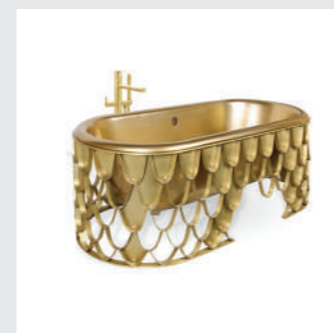

KOI BATHTUB

The Koi bathtub features an aged brushed brass base resembling the scales pattern of the Japanese Koi carp. The contrived patina iron tub has an oval shape and a curved lip, making it the perfect resting spot for your head. The name of this contemporary bathtub and the Japanese word for love are homophones, making the carp a symbol of love and affection.

DIMENSIONS
W 180 cm | 70,87" H 60 cm | 23,62" D 75 cm | 29,53"

PRODUCT FEATURES
Structure: Brushed Brass Matte, Matt Varnish; Tub: Casted Iron, Gold painted, High gloss varnish; Water drainage: Floor.