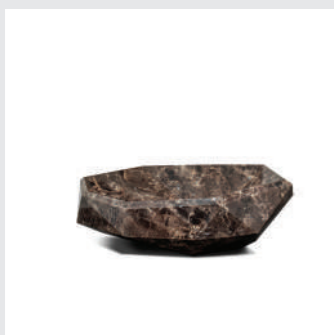

LAPIAZ MARBLE VESSEL SINK

LOTUS VESSEL SINK

SILK VESSEL SINK

SYMPHONY VESSEL SINK

DIAMOND VESSEL SINK

The Diamond Vessel Sink, handworked in Emperor Marble, is perfect to primp any bathroom. A special jewel creation of stunning elegance and originality. This marble vessel sink is thoughtfully designed to combine enduring quality and modern design.

DIMENSIONS
W 49 cm | 19,29" H 13 cm | 5,12" D 33 cm | 12,99"

PRODUCT FEATURES
Estremoz Marble.

EDEN VESSEL SINK

Eden is a vessel sink inspired by the shape of a tree stump. This amazing organically shaped sink is made of casted aluminium and presents a special rough textured surface, reminding of growth rings.