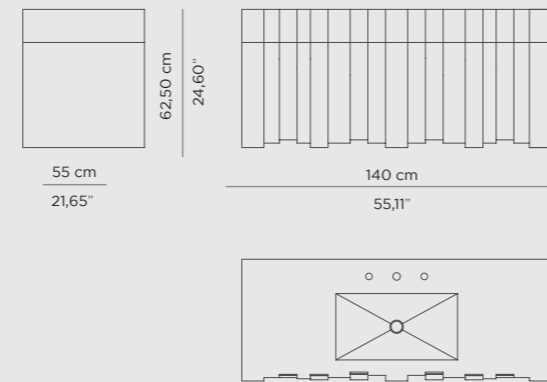

NAZCA SUSPENSION CABINET

Nazca is a tectonic plate located in the southern Pacific Ocean. As a tribute to Mother Earth's heartbeat, our designers created NAZCA Suspension Cabinet with a structure in matte walnut root veneer and a marble sink. This 2-door suspension cabinet will add richer earth tones to any contemporary bathroom.

DIMENSIONS
W 160 cm | 62,99" D 55 cm | 21,65" H 62,50 cm | 24,60"

PRODUCT FEATURES
Top: Carrara Marble; Structure: Walnut Root Veneer, Matte; LED strip at the bottom for a soft light; Inside: Ash Wood; Water drainage: Wall