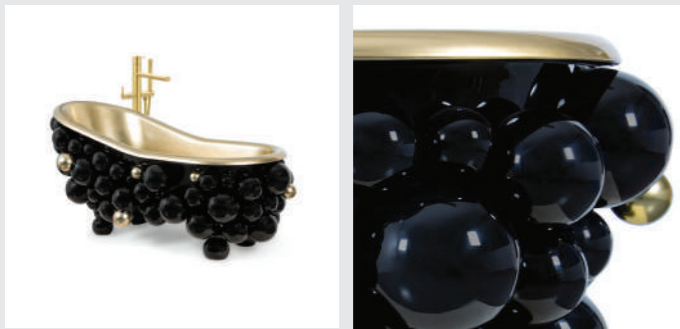

NEWTON BATHTUB

Newton is an outstanding moment of design inspiration. This bathtub features a curved lip style shape, a timeless detail that conveys comfort, made out of gold-painted casted iron, revealing its entire golden interior. The high-gloss black and gold lacquered spheres make the perfect combination to make this a sculptural and artistic piece that will enhance your new Master Bathroom Design.

DIMENSIONS
W 180 cm | 70,87" H 80 cm | 31,5" D 90 cm | 35,43"

PRODUCT FEATURES
Structure: Fiber glass | Black lacquered spheres, High gloss varnish | Gold Painted Spheres, High Gloss Varnish; Tub: Casted iron, Gold painted; Water drainage: Floor.