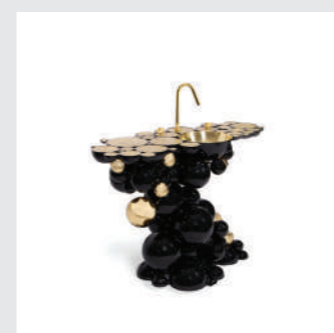

NAZCA SINGLE WASHBASIN

Nazca is a tectonic plate located in the southern Pacific Ocean. As a tribute to Mother Earth's heartbeat, our designers crafted the Nazca Single Washbasin with a structure in matte walnut root veneer, a base in vintage brass matte and a marble sink. This 2-door washbasin will add a richer earth tone to any bathroom decor.

DIMENSIONS
W 140 cm | 55,11" H 85,50 cm | 33,66" D 55 cm | 21,65"

PRODUCT FEATURES
Top: Carrara Marble; Structure: Walnut Root Veneer, Matte; Brass, Matte; Inside: Ash Wood; Water drainage: Wall.