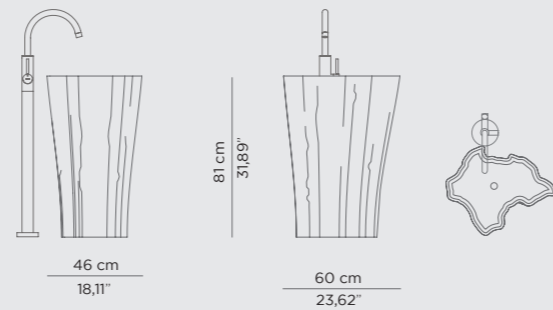

DIMENSIONS
W 180 cm | 70,87" H 60 cm | 23,62" D 75 cm | 29,53"

PRODUCT FEATURES
Structure: Brushed Brass Matte, Matt Varnish; Tub: Casted Iron, Gold painted, High gloss varnish; Water drainage: Floor.

LAPIAZ BATHTUB

DIMENSIONS
W 59 cm | 23,23" H 94,5 cm | 37,2" D 39,5 cm | 15,55"

PRODUCT FEATURES
Structure: Wood, High gloss black lacquered, Coated with a sheet of stainless steel; Tear: Polished brass; Inside: High gloss black lacquered; Sink: Casted Polished Brass.

DIMENSIONS
W 60 cm | 23,62" H 85 cm | 33,46" D 56,5 cm | 22,24"

PRODUCT FEATURES
structure: Casted aluminum, High gloss black lacquered | Gold Plated spheres, High gloss varnish; Top: Casted brass, High gloss varnish; Sink: Gold Plated, High gloss varnish; Water drainage: Wall.

DIMENSIONS
W 65 cm | 25,59" H 90 cm | 35,43" D 51 cm | 20,08"

PRODUCT FEATURES
Structure: High Gloss Black Lacquered Wood with one drawer; Sink: Hand worked Estremoz Marble; Water drainage: Wall.

EDEN MARBLE FREESTANDING