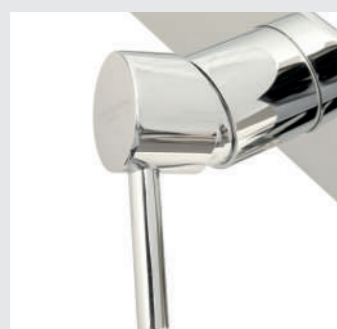

DIAMOND
WALL MIXER TAP

FLOW
WALL MIXER TAP

DIAMOND WALL MIXER TAP

Diamond Wall Mixer Tap is a beautiful modern wall mixer tap. This product stands out for its minimalistic look that bounds easily with any washbasin, freestanding or vessel sink with its Diamond handle shape.

DIMENSIONS
W 20,5 cm | 8,07" H 6 cm | 2,36" D 17 cm | 6,69"

PRODUCT FEATURES
Brass - Gold Plated, Nickel Plated, Brushed Brass, Brushed Nickel, Aged Brass, among others.

FLOW WALL MIXER TAP

Flow Wall Mixer Tap is a beautiful elegant wall mixer tap. This product stands out for its versatile look that bounds easily with any washbasin, freestanding or vessel sink.

DIMENSIONS
W 20 cm | 7,87" H 7cm | 2,76" D 16,6 cm | 6,54"

PRODUCT FEATURES
Brass - Gold Plated, Nickel Plated, Brushed Brass, Brushed Nickel, Aged Brass, among others.

ATO COLLECTION

BUILT-IN TAPS

Contemporary or classic, these taps are the perfect option for your bathroom furniture and will surely add the elegance and glamour it your vanity deserves.

DIAMOND
THREE HOLE MIXER TAP

ORIGIN
THREE HOLE MIXER TAP

BOURGEOIS
TWO HOLE MIXER TAP

DIAMOND THREE HOLE MIXER TAP

Diamond Three Hole Mixer Tap is a beautiful modern built-in mixer tap. This product stands out for its minimalistic look that bounds easily with any washbasin, freestanding or vessel sink with its Diamond handle shape.