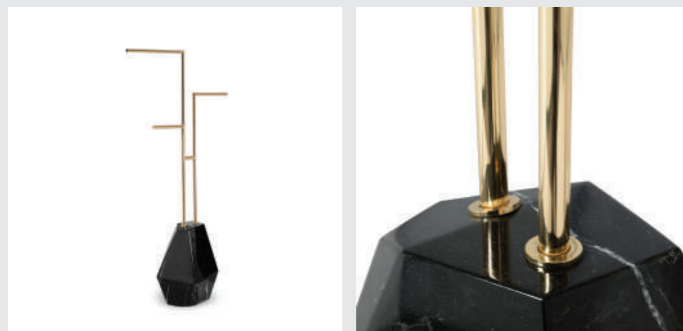

DIAMOND TOWEL RACK

Diamond is a three-tier towel rack produced in polished brass and supported by a diamond shaped base built in Nero Marquina marble. This item will certainly enhance your bathroom decor with these sleek and contemporary design ideas produced with attractive high-end finishes, allowing for a perfect item to improve your bathroom decor.

DIMENSIONS
W 54,5 cm | 21,46" D 17 cm | 6,69" H 123 cm | 48,43"

PRODUCT FEATURES
Base: Nero Marquina Marble
Tubes: Polished Brass.