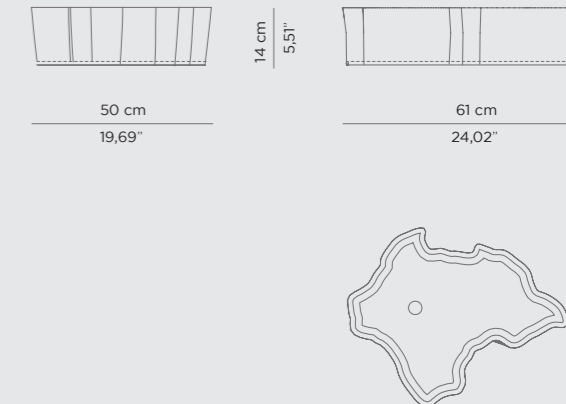

DIMENSIONS
W 49 cm | 19,29" H 13 cm | 5,12" D 33 cm | 12,99"

PRODUCT FEATURES
Estremoz Marble.

EDEN VESSEL SINK

Eden is a vessel sink inspired by the shape of a tree stump. This amazing organically shaped sink is made of casted aluminium and presents a special rough textured surface, reminding of growth rings.