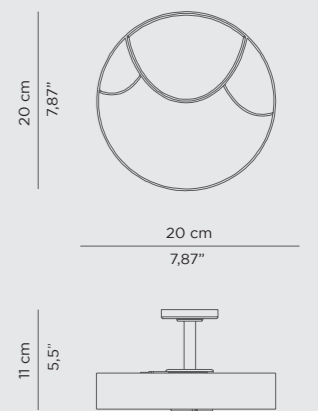

KOI MIRROR

The Koi Mirror shape resembles a family crest, where we can identify two carp scales. This format is inspired on a carp, which is a major symbol in Japanese culture. The elegance of this mirror stands out with gold as its major color and adapts to any environment, adding a luxury and contemporaneous touch to your master bathroom.

DIMENSIONS
W 51 cm | 20" D 3.5 cm | 1" H 68 cm | 28"

PRODUCT FEATURES
Structure: Brushed Brass, Matt Varnish.