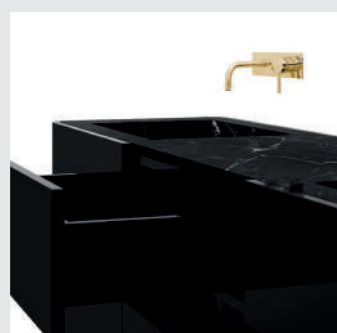

BARAKA WASHBASIN

Baraka is an ancient Sufi word that means 'a blessing - the breath of life, or essence of life' from which the evolutionary process unfolds. Glamorous, beautifully designed and enhanced by never-ending contrasts between ancient and contemporary lines, the Baraka Washbasin in Black Kenya marble is the perfect item to complete your modern luxury bathroom design look.

DIMENSIONS
W 242 cm | 95,27" D 50 cm | 19,68" H 92 cm | 35,82"

PRODUCT FEATURES
Top: Black Kenya Marble; Sink: Gold Plated Brass, High Gloss Varnish; Structure: High Gloss Black Lacquered; Details: Gold Plated Brass; Base: Brushed Aged Brass; Water drainage: Wall.