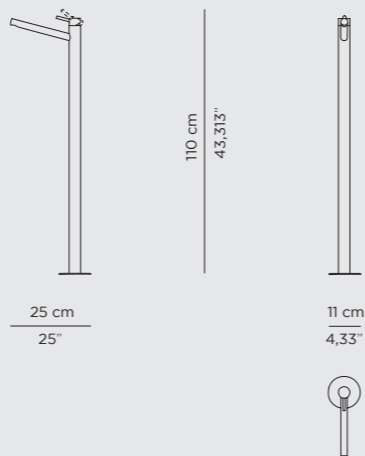

DIMENSIONS
W 25 cm | 9,84" H 110 cm | 43,31" D 27 cm | 10,63"

PRODUCT FEATURES
Brass - Gold Plated, Nickel Plated, Brushed Brass, Brushed Nickel, Aged Brass, among others.

BOURGEOIS II W/ HAND SHOWER TAP

DIMENSIONS
W 28 cm | 11,02" H 102 cm | 40,16" D 30 cm | 11,81"

PRODUCT FEATURES
Brass - Gold Plated, Nickel Plated, Brushed Brass, Brushed Nickel, Aged Brass, among others.

ORIGIN W/ HAND SHOWER TAP

Origin Mounting Floor Mixer with Hand Shower Tap is a beautiful contemporary mounting floor mixer tap. This product stands out for its elegant look that bounds easily with any of our bathtubs due to its freestanding functionality.

DIMENSIONS
W 11 cm | 4,33" H 96 cm | 37,8" D 25 cm | 9,84"

PRODUCT FEATURES
Brass - Gold Plated, Nickel Plated, Brushed Brass, Brushed Nickel, Aged Brass, among others.

ORIGIN I MOUNTING FLOOR MIXER TAP