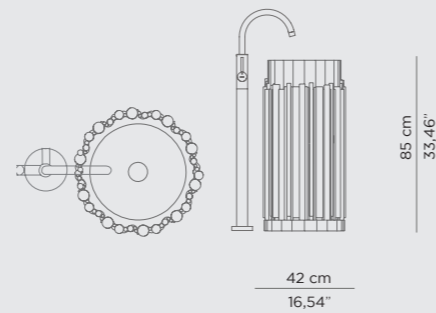

DIMENSIONS
W 180 cm | 70,87" H 60 cm | 23,62" D 75 cm | 29,53"

PRODUCT FEATURES
Structure: Brushed Brass Matte, Matt Varnish; Tub: Casted Iron, Gold painted, High gloss varnish; Water drainage: Floor.

LAPIAZ BATHTUB

DIMENSIONS
W 189 cm | 74,41" H 60 cm | 23,62" D 91 cm | 35,83"

PRODUCT FEATURES
Structure: High gloss black lacquered wood; Top: Hand-worked white Ibiza Marble; Tub: White enamel Cast Iron; Water drainage: Floor.

DIMENSIONS
W 50 cm | 19,68" D 45 cm | 17,71" H 91 cm | 35,82"

PRODUCT FEATURES
Top and Sink: Marble Nero Marquina; Structure: Glossy Black Lacquered;
Water drainage: Wall.

SYMPHONY FREESTANDING

The Symphony Freestanding draws inspiration from the curves of a violin and the tubes of an organ. Like all of Maison Valentina's designs, the Symphony Freestanding is handmade by experienced artisans, each with different specialties, from metalwork to woodcarving. It features a cluster of polished brass tubes that envelopes an exotic wood structure. Its vessel sink is all made of Nero Marquina Marble with a cogwheel-shaped design.

DIMENSIONS
H 85 cm | 33,46" Diam 42 cm | 16,54"

PRODUCT FEATURES
Structure: High Gloss black lacquered Wood | Gold plated brass tubes,
High gloss varnish Sink: Nero Marquina Marble
Water drainage: Floor.