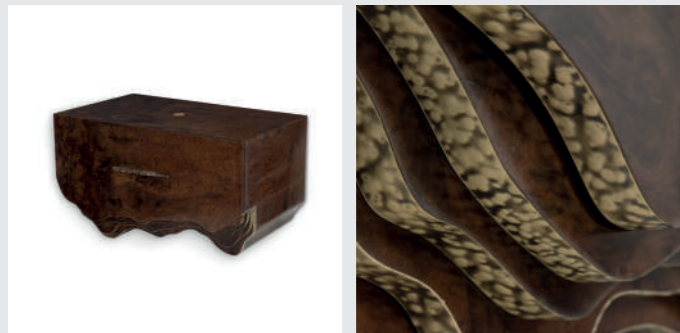

HUANG SUSPENSION CABINET

Huang is a mountain range in eastern China known for its spectacular scenery. Inspired by this magnificence, our designers created Huang Suspension Cabinet. Featuring walnut root veneer on the outside and rosewood veneer on the inside, this piece brings instant character to the modern and functional interior design.

DIMENSIONS
W 90 cm | 35,43" H 53,7 cm | 21,14" D 55 cm | 21,65"

PRODUCT FEATURES
Structure: Walnut root with brass hammered polished details
Inside: Poplar Root Veneer; One drawer with a handmade brass handle.;
Water drainage: Wall.