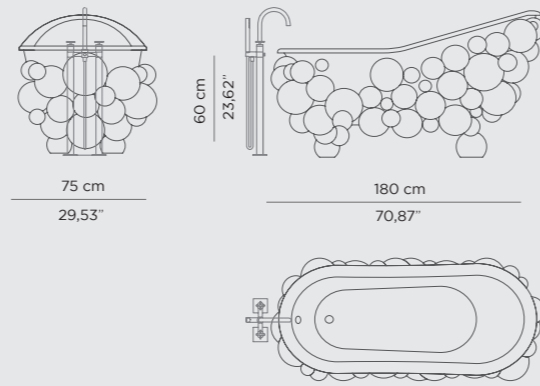

DIMENSIONS
W 215 cm | 84,65" H 70 cm | 27,56" D 91,5 cm | 36,02"

PRODUCT FEATURES
Structure: Fiber glass, High gloss black lacquered; Tub: Fiber Glass, High gloss black lacquered | Stripe: Fiber Glass, High Gloss Gold lacquered
Drainage: Floor.

DIMENSIONS
W 215 cm | 84,64" H 75 cm | 29,52" D 95 cm | 37,40"

PRODUCT FEATURES
Structure: Fiberglass, Faux-Marble Painting Glossy (Options: Sahara Noir, Nero Marquina, Carrara); Tub: Fiber Glass, High Gloss Black Lacquered | Stripe: Fiber Glass, High Gloss Gold Lacquered; Drainage: Floor.

DIMENSIONS
W 180 cm | 70,87" H 60 cm | 23,62" D 75 cm | 29,53"

PRODUCT FEATURES
Structure: Brushed Brass Matte, Matt Varnish; Tub: Casted Iron, Gold painted, High gloss varnish; Water drainage: Floor.

LAPIAZ BATHTUB

DIMENSIONS
W 197 cm | 77,56" H 70 cm | 27,56" D 93 cm | 36,61"

PRODUCT FEATURES
Structure: Black lacquered high gloss fiberglass with a sheet of stainless steel; Tub: High gloss black lacquered casted iron; Tear: Gold painted tears with high gloss varnish; Drainage: Floor.