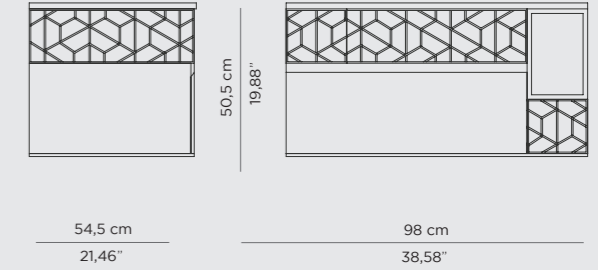

DIMENSIONS
W 90 cm | 35,43" H 53,7 cm | 21,14" D 55 cm | 21,65"

PRODUCT FEATURES
Structure: Walnut root with brass hammered polished details
Inside: Poplar Root Veneer; One drawer with a handmade brass handle.;
Water drainage: Wall.