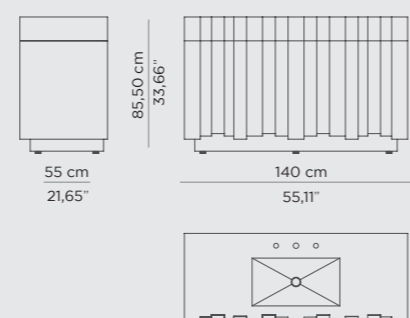

DIMENSIONS
W 140 cm | 55,12" H 95 cm | 37,4" D 45,5 cm | 17,91"

PRODUCT FEATURES
Structure: Wood with black lacquered hand-carved mirror on top; Top: Nero Marquina Marble Sink: Nero Marquina Marble Feet: Black Lacquered High Gloss Varnish; Water drainage: Wall.

DIMENSIONS
W 160 cm | 62,99" H 85,50 cm | 33,66" D 55 cm | 21,65"

PRODUCT FEATURES
Top: Carrara Marble; Structure: Walnut Root Veneer; Matte; Brass, Matte; Inside: Ash Wood; Water drainage: Wall.

NEWTON WASHBASIN

DIMENSIONS
W 125 cm | 49,21" H 85 cm | 33,46" D 51 cm | 20,08"

PRODUCT FEATURES
Structure: Casted aluminum, High gloss black lacquered |; Polished Brass spheres, High gloss varnish; Top: Casted brass, High gloss varnish; Sink: Polished brass, High gloss varnish; Water drainage: Wall.