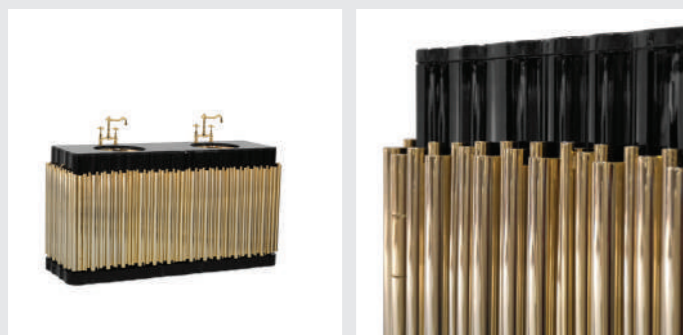

SYMPHONY WASHBASIN

The Symphony Washbasin draws inspiration from church organ tubes, as well as the curves of a violin. Like all of Maison Valentina's designs, the Symphony Washbasin is handmade by experienced artisans, each with different specialties, from metalwork to woodcarving. It features a cluster of polished brass tubes that envelopes an exotic wood structure and its interior contains one large glass shelf and the countertop is all made of Nero Marquina Marble. Apart from this, you still find two magnificent round gold-plated vessel sinks.

DIMENSIONS
W 160 cm | 62,99" H 85 cm | 33,46" D 55 cm | 21,65"

PRODUCT FEATURES
Structure: Wood, High Gloss black lacquered | Gold plated brass tubes, High gloss varnish; Top: Nero Marquina marble
Sink: Polished Brass, High Gloss Varnish; Water drainage: Wall.