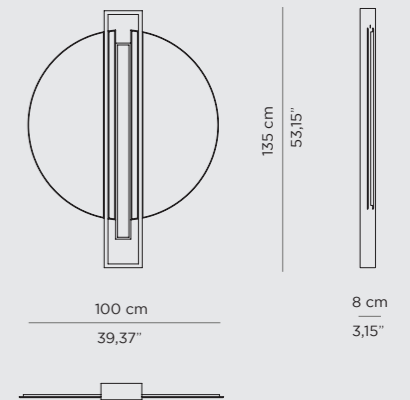

DIMENSIONS
W 160 cm | 62,99" D 60 cm | 23,62" H 85 cm | 33,46"

PRODUCT FEATURES
Structure: Glossy White-Cream Lacquered Wood | Knitting Polished Brass Details; Top: Estremoz Marble; Feet: French Style Polished Brass, High Gloss Varnish; Sink: Polished Brass, High Gloss Varnish; Water drainage: Wall.

DIMENSIONS
W 170 cm | 66,93" D 55 cm | 22" H 87 cm | 34,25"

PRODUCT FEATURES
Structure: High Gloss Black Lacquered Wood, with Polished Brass Feet, tempered smoked Glass Shelf; Top: Yellow Triano Marble, Nero Marquina Marble and Anthracite Marble; Sink: Polished Brass, High Gloss Varnish; Drawer: Black Lacquered Inside; Water drainage: Wall.

DIMENSIONS
Diam 110 cm | 43,31" D 7 cm | 2,76"

PRODUCT FEATURES
Mirror with brass details.

SHIELD MIRROR

The shield is a round mirror made entirely from mirrored glass, polished brass, and a Nero Marquina marble bar. Inspired in the most ancient and valuable armor, the Shield of Achilles, we re-designed the Shield Mirror, the meaning of protection and security. Decorative yet practical, you will have a divine item to boost your modern bathroom interior design.

DIMENSIONS
W 100 cm | 39,37" D 8 cm | 3,15" H 135 cm | 53,15"

PRODUCT FEATURES
Mirror: Flat Mirror; Structure: Polished Brass;
Centre bar: Nero Marquina marble.

SAPPHIRE MIRROR

Sapphire mirror gets its name from its resemblance to the blue precious stone: Sapphire. Made out of Cornered Polished Brass this mirror is a versatile piece for luxury bathrooms. It can be displayed in both vertical or horizontal orientation.