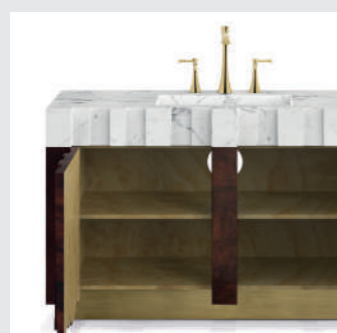

PETRA WASHBASIN

The melted marble look of the Petra Washbasin takes us to the City of Petra where buildings are carved directly in the stone cliffs. By adding this washbasin to your bathroom, it is a sure guarantee of luxurious and exquisite environment creation. The Petra Washbasin features a high gloss black lacquered wood structure with a spacious and functional drawer on the front. It is finished with carved melted vessel sink made entirely by one single block of Ibiza Marble.

DIMENSIONS
W 140 cm | 55,12" H 85 cm | 33,46" D 52 cm | 20,47"

PRODUCT FEATURES
Structure: High Gloss Black Lacquered Wood with one drawer
Sink: Hand worked Ibiza Marble; Water drainage: Wall.