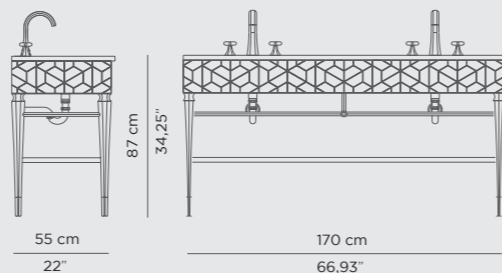

DIMENSIONS
W 242 cm | 95,27" D 50 cm | 19,68" H 92 cm | 35,82"

PRODUCT FEATURES
Top: Black Kenya Marble; Sink: Gold Plated Brass, High Gloss Varnish; Structure: High Gloss Black Lacquered; Details: Gold Plated Brass; Base: Brushed Aged Brass; Water drainage: Wall.

DIMENSIONS
W 80 cm | 31,50" D 50 cm | 19,69" H 85 cm | 33,46"

PRODUCT FEATURES
Structure: High Gloss Black Lacquered Wood, with Polished Brass Feet, tempered smoked Glass Shelf
Top: Yellow Triano Marble, Nero Marquina Marble and Anthracite Marble;
Sink: Polished Brass, High Gloss Varnish
Drawer: Black Lacquered Inside; Water drainage: Wall.

DIMENSIONS
W 160 cm | 62,99" D 60 cm | 23,62" H 85 cm | 33,46"

PRODUCT FEATURES
Structure: Glossy White-Cream Lacquered Wood | Knitting Polished Brass Details; Top: Estremoz Marble; Feet: French Style Polished Brass, High Gloss Varnish; Sink: Polished Brass, High Gloss Varnish; Water drainage: Wall.