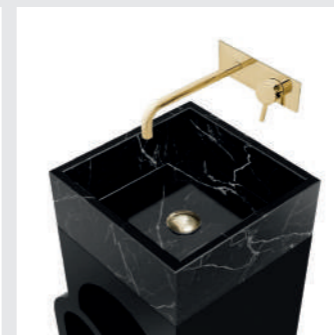

The shape of a tree stump inspires the Eden Stone Freestanding. This beautiful irregular shaped piece is carved from our finest marble selection. When looking for the perfect element to distinguish your bathroom project, the Eden Stone freestanding is a unique masterpiece option.

DIMENSIONS
W 60 cm | 23,62" H 81 cm | 31,89" D 46 cm | 18,11"

PRODUCT FEATURES
Structure: Carrara Marble;
Water drainage: Floor.

COLOSSEUM FREESTANDING

The Roman Colosseum is one of the new Seven Wonders of the World. Inspired by its empowering grandiose beauty, the Colosseum Freestanding was carefully designed. Made with Nero Marquina marble, this glamour-filled modern freestanding will upgrade your personal bath space into a luxuriously unique bathroom oasis.

DIMENSIONS
W 43 cm | 16,92" D 33,5 cm | 13,18" H 91 cm | 35,82"

PRODUCT FEATURES
Top: Nero Marquina Marble;
Structure: High gloss black lacquered.

DARIAN FREESTANDING

The Darian Freestanding draws inspiration from Darius, the great Persian king, who ruled the empire at its peak in 5th century BC, having control over regions that nowadays belong to three continents. DARIAN was conceived with precise knowledge of production techniques and materials, each with different specialities, from metal-work to upholstery. It features a cluster of gold plated brass asymmetrical bars enveloping a black leather structure, that results in a blend of artful and stout personality.