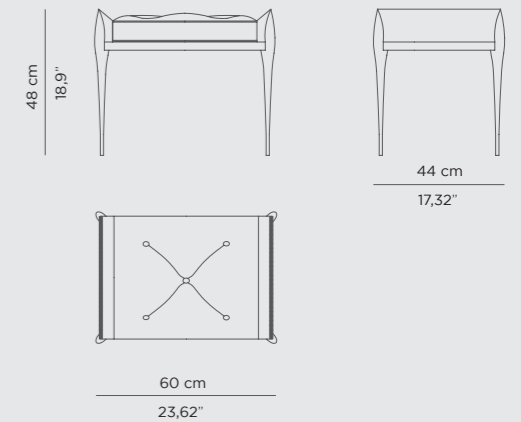

ELLA PUFF

As Ella is inspired by ancient Greece, it is not a coincidence that this puff gets you into a relaxing and elegant environment. Its softness and touch combined with its black luxurious color make the Ella Puff a one of a kind piece. Ella Puff features a soft velvet couch with an elegant polished brass contour, perfect to combine with any design type of project.

DIMENSIONS
W 120 cm | 47" D 120 cm | 47" H 45 cm | 17"

PRODUCT FEATURES
Bottom Ring in Polished brass
MV Velvet Fabric: MOSS XVI 24

STILETTO STOOL

Stiletto is a button-tufted bench upholstered in velvet. It features polished brass stiletto legs that are inspired by high heels, providing a sharp and sleek look to your bathroom. It has a rectangular cushioned pad accented by little sloping arms. Feminine and seductive due to its delicate lines, it is a desirable piece for any modern luxury bathroom.

DIMENSIONS
W 60 cm | 23,62" H 48 cm | 18,9 D 44 cm | 17,32"

PRODUCT FEATURES
Structure: Polished Brass
MV Velvet Fabric: MOSS I 34

STILETTO BENCH

Stiletto is a button-tufted bench upholstered in velvet. It features brass stiletto legs that are inspired by high heels, providing a sharp and sleek look to your bathroom. It has a rectangular cushioned pad accented by little sloping arms. Feminine and seductive due to its delicate lines, it is a desirable piece for any modern luxury bathroom.

DIMENSIONS
W 120 cm | 47,24" H 48 cm | 18,9" D 44 cm | 17,32"

PRODUCT FEATURES
Structure: Polished Brass
MV Velvet Fabric: MOSS I 34