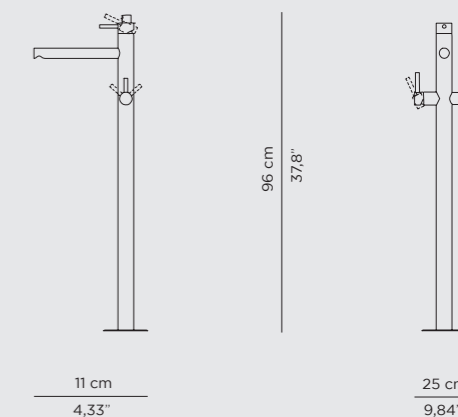

ORIGIN W/ HAND SHOWER TAP

Origin Mounting Floor Mixer with Hand Shower Tap is a beautiful contemporary mounting floor mixer tap. This product stands out for its elegant look that bounds easily with any of our bathtubs due to its freestanding functionality.

DIMENSIONS
W 11 cm | 4,33" H 96 cm | 37,8" D 25 cm | 9,84"

PRODUCT FEATURES
Brass - Gold Plated, Nickel Plated, Brushed Brass, Brushed Nickel, Aged Brass, among others.