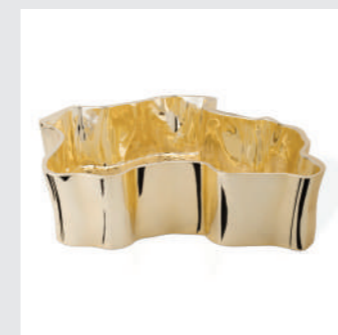

LAPIAZ MARBLE VESSEL SINK

LOTUS VESSEL SINK

SILK VESSEL SINK

SYMPHONY VESSEL SINK

DIAMOND VESSEL SINK

The Diamond Vessel Sink, handworked in Emperor Marble, is perfect to primp any bathroom. A special jewel creation of stunning elegance and originality. This marble vessel sink is thoughtfully designed to combine enduring quality and modern design.

DIMENSIONS
W 49 cm | 19,29" H 13 cm | 5,12" D 33 cm | 12,99"

PRODUCT FEATURES
Estremoz Marble.

EDEN VESSEL SINK

Eden is a vessel sink inspired by the shape of a tree stump. This amazing organically shaped sink is made of casted aluminium and presents a special rough textured surface, reminding of growth rings.

DIMENSIONS
W 61 cm | 24,02" H 14 cm | 5,51" D 50 cm | 19,69"

PRODUCT FEATURES
Gold Plated casted aluminium.

DUORUM VESSEL SINK

The Duorum vessel sink is a unique piece made out of marble. To create it, our designers inspired themselves in the majestic Douro Valley landscape, in Portugal, known for its beauty and fertile fields. Choose from three different types of marble: Nero Marquina, Carrara and Estremoz and get the luxury touch your project deserves.