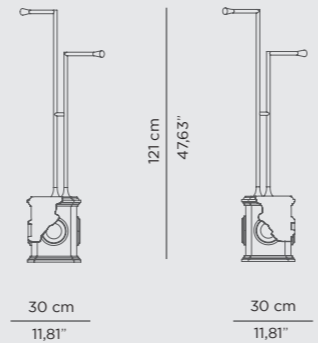

DIMENSIONS
W 20 cm | 7,87" D 11 cm | 5,5" H 20 cm | 7,87"

PRODUCT FEATURES
Structure: Brushed Brass Matte, Matt Varnish.

DIAMOND TOWEL RACK

Diamond is a three-tier towel rack produced in polished brass and supported by a diamond shaped base built in Nero Marquina marble. This item will certainly enhance your bathroom decor with these sleek and contemporary design ideas produced with attractive high-end finishes, allowing for a perfect item to improve your bathroom decor.

DIMENSIONS
W 54,5 cm | 21,46" D 17 cm | 6,69" H 123 cm | 48,43"

PRODUCT FEATURES
Base: Nero Marquina Marble
Tubes: Polished Brass.

EDEN TOWEL RACK

The mystic behind the name inspires Eden. This towel rack represents a part of the tree of knowledge and the tale of the birth of desire. Fully made of polished casted brass, with a base delicately engraved on the top exposing the heart of a golden tree this towel rack is a perfect golden touch to your bathroom interior.

DIMENSIONS
W 60,5 cm | 23,82" D 44 cm | 17,32" H 104 cm | 40,94"

PRODUCT FEATURES
Base: Polished casted brass
Tubes: Polished Brass, High Gloss Varnish.

PETRA TOWEL RACK

The Petra Towel Rack materializes the ancient inspirations of the City of Petra into the modern world. As the hand-carved block of Carrara Marble fuses with the polished brass tub, the Petra towel rack reveals its full splendor. A statement product created for those looking for the best in contemporary furniture design mixed up with ravishing details allowing for fantastic bathroom decor.

DIMENSIONS
W 62 cm | 24,41" D 36 cm | 14,17" H 120 cm | 47,24"

PRODUCT FEATURES
Tubes: Polished Brass; High Gloss Varnish;
Base: Black lacquered spheres with high gloss varnish finishing and some gold plated spheres.