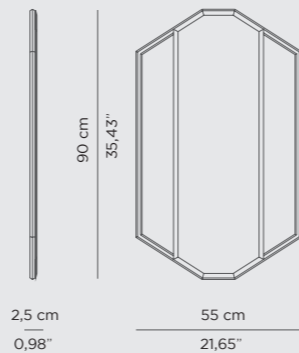

DIMENSIONS
W 170 cm | 66,93" D 55 cm | 22" H 87 cm | 34,25"

PRODUCT FEATURES
Structure: High Gloss Black Lacquered Wood, with Polished Brass Feet, tempered smoked Glass Shelf; Top: Yellow Triano Marble, Nero Marquina Marble and Anthracite Marble; Sink: Polished Brass, High Gloss Varnish; Drawer: Black Lacquered Inside; Water drainage: Wall.

DIMENSIONS
Diam 110 cm | 43,31" D 7 cm | 2,76"

PRODUCT FEATURES
Mirror with brass details.

SHIELD MIRROR

The shield is a round mirror made entirely from mirrored glass, polished brass, and a Nero Marquina marble bar. Inspired in the most ancient and valuable armor, the Shield of Achilles, we re-designed the Shield Mirror, the meaning of protection and security. Decorative yet practical, you will have a divine item to boost your modern bathroom interior design.

DIMENSIONS
W 100 cm | 39,37" D 8 cm | 3,15" H 135 cm | 53,15"

PRODUCT FEATURES
Mirror: Flat Mirror; Structure: Polished Brass;
Centre bar: Nero Marquina marble.

SAPPHIRE MIRROR

Sapphire mirror gets its name from its resemblance to the blue precious stone: Sapphire. Made out of Cornered Polished Brass this mirror is a versatile piece for luxury bathrooms. It can be displayed in both vertical or horizontal orientation.

DIMENSIONS
W 120 cm | 47,2" D 5,3 cm | 2,09" H 120 cm | 47,2"

PRODUCT FEATURES
Structure: High Gloss Black Lacquered Wood, Yellow Triano Marble, Nero Marquina Marble and Anthracite Marble;
Mirror: Flat Mirror.