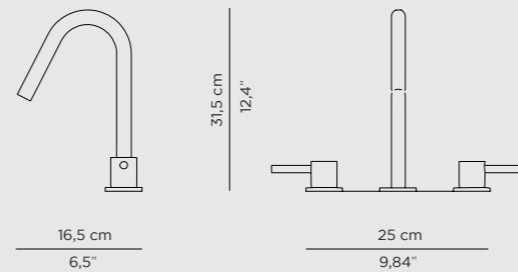

DIMENSIONS
W 30 cm | 11,81" H 26,5 cm | 10,43" D 22 cm | 8,66"

PRODUCT FEATURES
Brass - Gold Plated, Nickel Plated, Brushed Brass, Brushed Nickel, Aged Brass, among others.

BOURGEOIS TWO HOLE MIXER TAP

Bourgeois Two Hole Mixer Tap is a beautiful classic faucet. This product is an all-time feature that won't lose its charm or luxury with time. Ideal for built-in washbasins or freestandings.

DIMENSIONS
W 196 cm | 74,80" D 91 cm | 35,82" H 65 cm | 25,59"

PRODUCT FEATURES
Brass - Gold Plated, Nickel Plated, Brushed Brass, Brushed Nickel, Aged Brass, among others.

ORIGIN THREE HOLE MIXER TAP

Origin Three Hole Mixer Tap is a beautiful modern built-in mixer tap. This product stands out for its contemporary look that bounds easily with any washbasin, freestanding or vessel sink with its elegant shape.