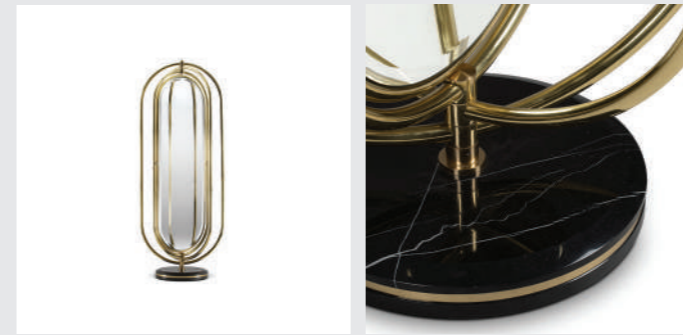

COLOSSEUM FLOOR MIRROR

Colosseum is a dazzling full length floor mirror supported by a Nero Marquina marble base, accented by a brass trim around it. The frame structure is built in polished brass tubes, assembled to produce an oblong shape. The rings rotate 360 degrees, making this mirror a flexible and perfect piece to decorate your luxury bathroom or your luxurious closet.

DIMENSIONS
W 80cm | 31,5" D 50 cm | 19,69" H 203 cm | 79,92"

PRODUCT FEATURES
Structure: Polished Brass Tubes, High Gloss Varnish; Base: Nero Marquina Marble.