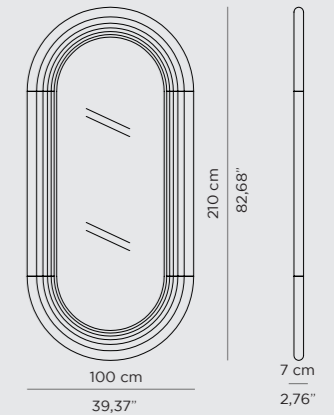

DIMENSIONS
W 90 cm | 35,43" D 8 cm | 3,15" H 210 cm | 82,68"

PRODUCT FEATURES
Mirror: Flat Mirror; Structure: Polished Brass;
Centre bar: Nero Marquina marble.

BLAZE MIRROR FREESTANDING

Blaze Mirror is a fiercely burning fire capable of accentuating any wall and stunning you at every look. It features a round mirror made entirely from polished brass and designed with concentric circles. It is accented by engraved nail head trims along the body and a LED strip that provides a soft and cozy light for any bathroom design idea.

DIMENSIONS
Diam 120,4 cm | 47,4" D 7 cm | 2,76"

PRODUCT FEATURES
Structure: Polished Brass, High Gloss Varnish; Mirror: Flat Mirror.

COLOSSEUM FLOOR MIRROR

Colosseum is a dazzling full length floor mirror supported by a Nero Marquina marble base, accented by a brass trim around it. The frame structure is built in polished brass tubes, assembled to produce an oblong shape. The rings rotate 360 degrees, making this mirror a flexible and perfect piece to decorate your luxury bathroom or your luxurious closet.

DIMENSIONS
W 80cm | 31,5" D 50 cm | 19,69" H 203 cm | 79,92"

PRODUCT FEATURES
Structure: Polished Brass Tubes, High Gloss Varnish; Base: Nero Marquina Marble.

TORTOISE MIRROR

This unique mirror is inspired by the Tortoises' hard outer shell. It's made of high gloss black lacquered wood that contrasts with hexagonal Anthracite, Nero Marquina, and Yellow Triano marble details. This glamorous pattern makes this piece easy to combine in different luxurious environments, awarding your luxurious master bathroom design a unique shine.

DIMENSIONS
W 120 cm | 47,2" D 5,3 cm | 2,09" H 120 cm | 47,2"

PRODUCT FEATURES
Structure: High Gloss Black Lacquered Wood, Yellow Triano Marble, Nero Marquina Marble and Anthracite Marble;
Mirror: Flat Mirror.