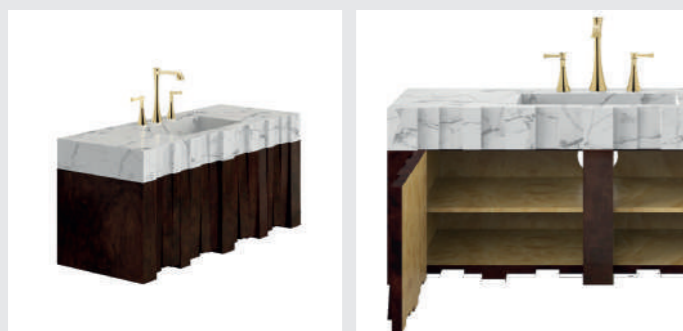

NAZCA SINGLE SUSPENSION CABINET

Nazca is a tectonic plate located in the southern Pacific Ocean. As a tribute to Mother Earth's heartbeat, our designers created NAZCA Single Suspension Cabinet with a structure in matte walnut root veneer and a marble sink. This 2-door suspension cabinet will add richer earth tones to any bathroom interior design.

DIMENSIONS
W 140 cm | 55,11" D 55 cm | 21,65" H 62,50 cm | 24,60"

PRODUCT FEATURES
Top: Carrara Marble; Structure: Walnut Root Veneer, Matte; LED strip at the bottom for a soft light; Inside: Ash Wood; Water drainage: Wall