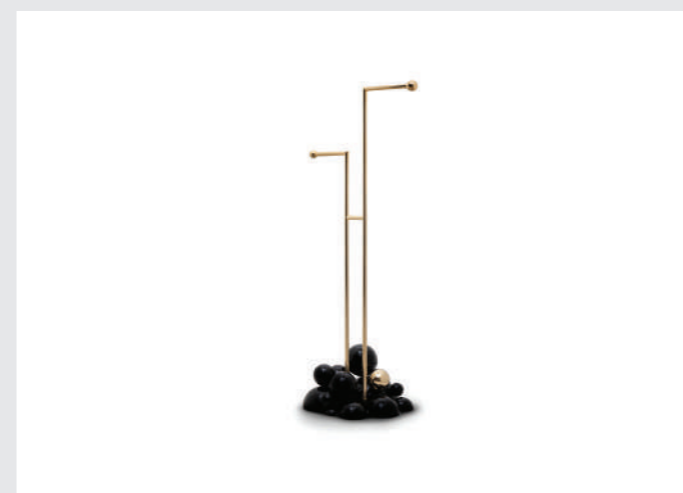

PETRA TOWEL RACK

The Petra Towel Rack materializes the ancient inspirations of the City of Petra into the modern world. As the hand-carved block of Carrara Marble fuses with the polished brass tub, the Petra towel rack reveals its full splendor. A statement product created for those looking for the best in contemporary furniture design mixed up with ravishing details allowing for fantastic bathroom decor.

DIMENSIONS
W 30 cm | 11,81" D 30 cm | 11,81" H 121 cm | 47,63"

PRODUCT FEATURES
Base: Carrara Marble; Tubes: Polished Brass, High Gloss Varnish.