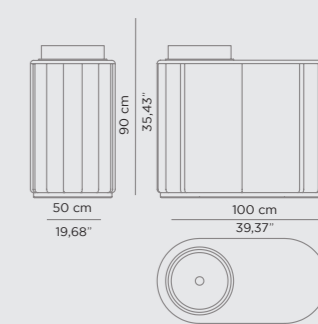

DIMENSIONS
W 189 cm | 74,41" H 60 cm | 23,62" D 91 cm | 35,83"

PRODUCT FEATURES
Structure: High gloss black lacquered wood; Top: Hand-worked white Ibiza Marble; Tub: White enamel Cast Iron; Water drainage: Floor.

DIMENSIONS
H 85 cm | 33,46" Diam 42 cm | 16,54"

PRODUCT FEATURES
Structure: High Gloss black lacquered Wood | Gold plated brass tubes,
High gloss varnish Sink: Nero Marquina Marble
Water drainage: Floor.

DIMENSIONS
W 100 cm | 39,37" H 95 cm | 37,4" D 60 cm | 23,62"

PRODUCT FEATURES
Brushed Brass Matte, Matt Varnish; Top: Nero Marquina Marble; Sink: Nero Marquina Marble; Water drainage: Wall.

METROPOLITAN WASHBASIN

DIMENSIONS
W 140 cm | 55,12" H 95 cm | 37,4" D 45,5 cm | 17,91"

PRODUCT FEATURES
Structure: Wood with black lacquered hand-carved mirror on top; Top: Nero Marquina Marble Sink: Nero Marquina Marble Feet: Black Lacquered High Gloss Varnish; Water drainage: Wall.