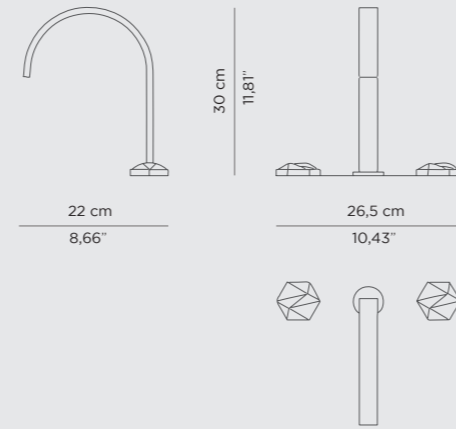

DIMENSIONS
W 20,5 cm | 8,07" H 6 cm | 2,36" D 17 cm | 6,69"

PRODUCT FEATURES
Brass - Gold Plated, Nickel Plated, Brushed Brass, Brushed Nickel, Aged Brass, among others.

FLOW WALL MIXER TAP

Flow Wall Mixer Tap is a beautiful elegant wall mixer tap. This product stands out for its versatile look that bounds easily with any washbasin, freestanding or vessel sink.

DIMENSIONS
W 20 cm | 7,87" H 7cm | 2,76" D 16,6 cm | 6,54"

PRODUCT FEATURES
Brass - Gold Plated, Nickel Plated, Brushed Brass, Brushed Nickel, Aged Brass, among others.

ATO COLLECTION

BUILT-IN TAPS

Contemporary or classic, these taps are the perfect option for your bathroom furniture and will surely add the elegance and glamour it your vanity deserves.

DIAMOND
THREE HOLE MIXER TAP

ORIGIN
THREE HOLE MIXER TAP

BOURGEOIS
TWO HOLE MIXER TAP

DIAMOND THREE HOLE MIXER TAP

Diamond Three Hole Mixer Tap is a beautiful modern built-in mixer tap. This product stands out for its minimalistic look that bounds easily with any washbasin, freestanding or vessel sink with its Diamond handle shape.

DIMENSIONS
W 30 cm | 11,81" H 26,5 cm | 10,43" D 22 cm | 8,66"

PRODUCT FEATURES
Brass - Gold Plated, Nickel Plated, Brushed Brass, Brushed Nickel, Aged Brass, among others.

BOURGEOIS TWO HOLE MIXER TAP

Bourgeois Two Hole Mixer Tap is a beautiful classic faucet. This product is an all-time feature that won't lose its charm or luxury with time. Ideal for built-in washbasins or freestandings.