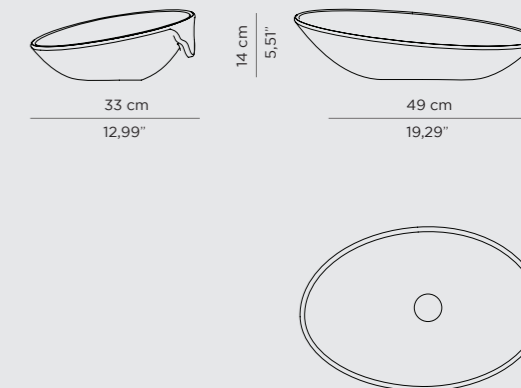

DIMENSIONS
 H 15 cm | 5,91" Diam 5,91 cm | 17,52"

PRODUCT FEATURES
 Nero Marquina Marble.

LAPIAZ VESSEL SINK

The Lapiaz vessel sink made of casted brass can be Gold, Nickel and Copper Plated or even lacquered in any colour. This irregular shaped piece will add to your bathroom the modern look you are searching for. You are able to combine it with many coloured bases and taps from any size or shape creating your own unique design.

DIMENSIONS
 W 59 cm | 23,23" D 31 cm | 12,2" H 11 cm | 4,33"

PRODUCT FEATURES
 Casted Brass.

LAPIAZ MARBLE VESSEL SINK

The Lapiaz Marble vessel sink features soft, delicate and unpredictable veins, which gives this collection elegance and glamour, as well as the ability to adapt to both classic and modern environments. This irregular shaped piece will add to your bathroom the modern look you are searching for. You are able to combine it with many coloured bases and taps from any size or shape creating your own unique design.

DIMENSIONS
W 59 cm | 23,23" D 30 cm | 11,81" H 12,5 cm | 4,92"

PRODUCT FEATURES
Nero marquina Marble.

SILK VESSEL SINK

This elegant Silk Vessel Sink is handcrafted in a majestic marble. With soft edges and round details that resembles Silk, a noble fabric known for its delicate texture, this Vessel Sink can be produced in different marble types, allowing you to match it with your favourite colours.