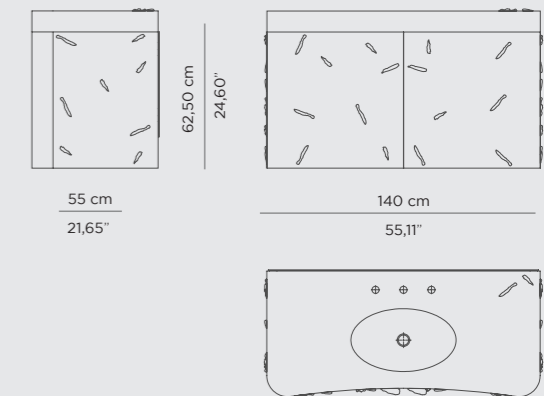

NAZCA SINGLE SUSPENSION CABINET

Nazca is a tectonic plate located in the southern Pacific Ocean. As a tribute to Mother Earth's heartbeat, our designers created NAZCA Single Suspension Cabinet with a structure in matte walnut root veneer and a marble sink. This 2-door suspension cabinet will add richer earth tones to any bathroom interior design.

DIMENSIONS
W 140 cm | 55,11" D 55 cm | 21,65" H 62,50 cm | 24,60"

PRODUCT FEATURES
Top: Carrara Marble; Structure: Walnut Root Veneer, Matte; LED strip at the bottom for a soft light; Inside: Ash Wood; Water drainage: Wall