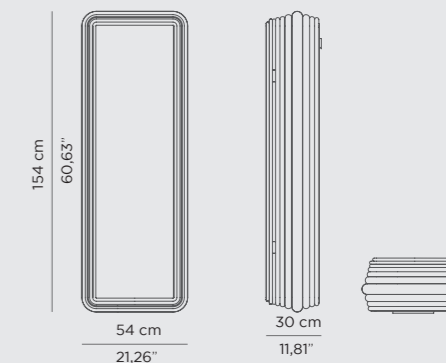

DIMENSIONS
W 62 cm | 24,41" D 36 cm | 14,17" H 120 cm | 47,24"

PRODUCT FEATURES
Tubes: Polished Brass; High Gloss Varnish;
Base: Black lacquered spheres with high gloss varnish finishing and some gold plated spheres.

DIMENSIONS

W 50 cm | 19,68" D 20 cm | 7,87" H 120 cm | 47,24"

PRODUCT FEATURES

Brass, wood and leather.

0.2 PRODUCT CATEGORIES
CASEGOODS

Are you looking to maximize the space keeping the same bold, exclusive and luxury design? Maison Valentina has a versatile variety of casegoods, suitable for any room.

CROCHET PERFUME DISPLAY

BRONZE RUST SURFACE

SINOUS DRESSING TABLE

COLOSSEUM TALL STORAGE

Colosseum is a wall mounted tall storage cabinet that includes a full-length mirror both in the front and on the inside of the door. It is made of wood, covered by a brass structure with rounded corners and a minimalistic touch. The interior is decorated with an elegant wood veneer, LED strips for a soft light and four shelves that provide plenty of storage space. Its neutral color scheme makes this a sober piece for your bathroom decoration.

DIMENSIONS
W 54 cm | 21,26" H 154 cm | 60,63" D 30 cm | 11,81"

PRODUCT FEATURES
Structure: Gold Plated Aluminum Tubes with High Gloss Varnish;
Interior: Walnut Root, LED strips for a soft light and four glass shelves.