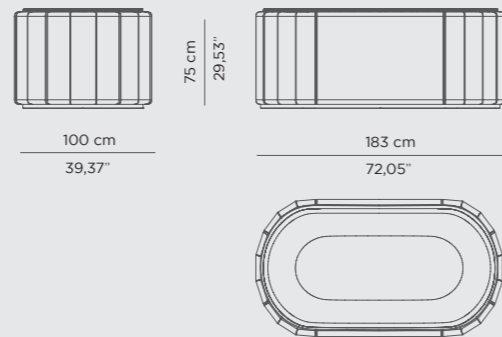

DIMENSIONS
W 215 cm | 84,65" H 70 cm | 27,56" D 91,5 cm | 36,02"

PRODUCT FEATURES
Structure: Fiber glass, High gloss black lacquered; Tub: Fiber Glass, High gloss black lacquered | Stripe: Fiber Glass, High Gloss Gold lacquered
Drainage: Floor.

DIMENSIONS
W 189 cm | 74,41" H 60 cm | 23,62" D 91 cm | 35,83"

PRODUCT FEATURES
Structure: High gloss black lacquered wood; Top: Hand-worked white Ibiza Marble; Tub: White enamel Cast Iron; Water drainage: Floor.

DIMENSIONS
W 185 cm | 72,83" H 64,5 cm | 25,39" D 91 cm | 35,83"

PRODUCT FEATURES
Structure: Gold-plated brass Tubes; Tub: White Enamel; Water drainage: Floor.

DARIAN BATHTUB

Darian Bathtub draws inspiration from Darius, the great Persian king. It was conceived with precise knowledge of production techniques and materials, from metalwork to upholstery. Featuring a cluster of gold plated brass asymmetrical bars enveloping a black leather structure, that results in a blend of artful and stout personality awarded to your bathroom design.

DIMENSIONS

W 183 cm | 72,05" H 75 cm | 29,53" D 100 cm | 39,37"

PRODUCT FEATURES

Structure: Fiber glass | Polished brass | Black Synthetic leather; Water drainage: Floor; Clic clac: Gold Plated; Overflow Valve: Gold Plated.