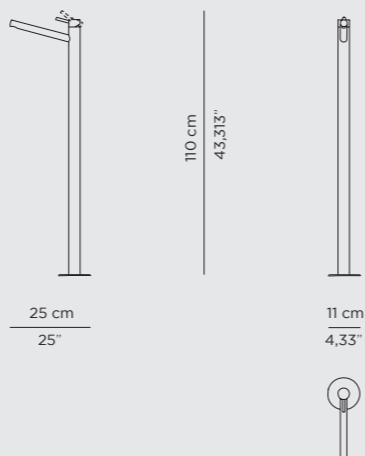

ORIGIN II MOUNTING FLOOR MIXER TAP

Origin II Mounting Floor Mixer Tap is a beautiful modern mounting floor mixer tap. This product stands out for its contemporary look and flat mixer that bounds easily with any washbasin, freestanding or vessel sink due to its freestanding functionality.

DIMENSIONS
W 11 cm | 4,33" H 110 cm | 43,31" D 25 cm | 25"

PRODUCT FEATURES
Brass - Gold Plated, Nickel Plated, Brushed Brass, Brushed Nickel, Aged Brass, among others.