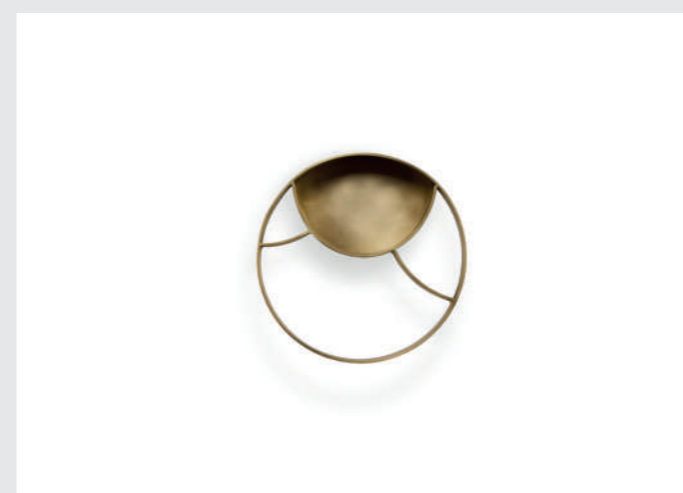

DIMENSIONS
W 100 cm | 39,37" D 7 cm | 2,76" H 210 cm | 82,68"

PRODUCT FEATURES
Structure: Polished Brass Tubes, High Gloss Varnish; LED strip around the whole body.

COLOSSEUM SMALL MIRROR

Colosseum is a rounded oblong mirror that was inspired in the most iconic buildings in Ancient Rome, because of its concentric shape and unique features and the grandeur of its nature. It features a wondrous frame produced in polished brass and accentuated by a unique LED strip around its entire body, providing intense glamorous for your bathroom interior design.

DIMENSIONS
W 67 cm | 26,37" D 4 cm | 1,57" H 125 cm | 49,21"

PRODUCT FEATURES
Structure: Polished Brass Tubes, High Gloss Varnish; LED strip around the whole body.

KOI SOAP DISH

As other Koi collection products, Koi Soap Dish gets its inspiration from the Japanese culture Carp. Composed by two scales, this piece stands out for its golden touch and contemporary design. Put simply, Koi Soap Dish, is made to give you a little bit more luxury, every day.

DIMENSIONS
W 25 cm | 9,84" D 15 cm | 5,91" H 14 cm | 5,51"

PRODUCT FEATURES
Structure: Brushed Brass Matte, Matt Varnish.

KOI MIRROR

The Koi Mirror shape resembles a family crest, where we can identify two carp scales. This format is inspired on a carp, which is a major symbol in Japanese culture. The elegance of this mirror stands out with gold as its major color and adapts to any environment, adding a luxury and contemporaneous touch to your master bathroom.

DIMENSIONS
W 51 cm | 20" D 3.5 cm | 1" H 68 cm | 28"

PRODUCT FEATURES
Structure: Brushed Brass, Matt Varnish.

KOI TOWEL RING

Inspired in the Japanese carp, this piece shines for its golden look and contemporaneous design. The Koi Towel Ring follows the Japanese Koi collection inspiration. Made out of three scales, this beautiful item adapts to most luxury bathroom designs.