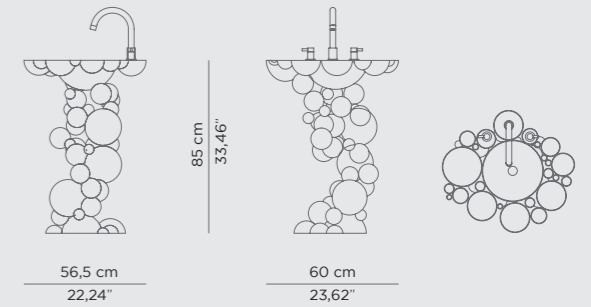

DIMENSIONS
W 180 cm | 70,87" H 60 cm | 23,62" D 75 cm | 29,53"

PRODUCT FEATURES
Structure: Brushed Brass Matte, Matt Varnish; Tub: Casted Iron, Gold painted, High gloss varnish; Water drainage: Floor.

LAPIAZ BATHTUB

DIMENSIONS
W 189 cm | 74,41" H 60 cm | 23,62" D 91 cm | 35,83"

PRODUCT FEATURES
Structure: High gloss black lacquered wood; Top: Hand-worked white Ibiza Marble; Tub: White enamel Cast Iron; Water drainage: Floor.

DIMENSIONS
W 59 cm | 23,23" H 94,5 cm | 37,2" D 39,5 cm | 15,55"

PRODUCT FEATURES
Structure: Wood, High gloss black lacquered, Coated with a sheet of stainless steel; Tear: Polished brass; Inside: High gloss black lacquered; Sink: Casted Polished Brass.