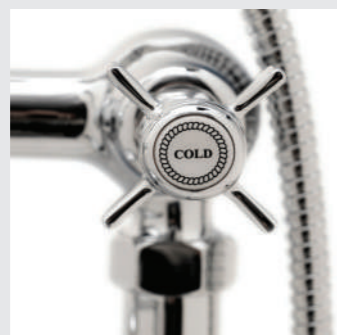

ATO COLLECTION

FLOOR TAPS

Contemporary or classic, these taps are the perfect option for your bathroom furniture and will surely add the elegance and glamour it your vanity deserves.

BOURGEOIS I
W/ HAND SHOWER TAP

BOURGEOIS
W/ HAND SHOWER TAP

NAU
W/ HAND SHOWER TAP

ORIGIN
W/ HAND SHOWER TAP

ORIGIN
MOUNTING FLOOR

ORIGIN II
MOUNTING FLOOR

BOURGEOIS I W/ HAND SHOWER TAP

Bourgeois I Mounting Floor Mixer with Hand Shower Tap is a beautiful modern mounting floor mixer tap. This product is an all-time feature that won't lose its charm or luxury with time and bounds easily with any of our bathtubs due to its freestanding functionality.

DIMENSIONS
W 18 cm | 7,09" H 120 cm | 47,24" D 24 cm | 9,45"

PRODUCT FEATURES
Brass - Gold Plated, Nickel Plated, Brushed Brass, Brushed Nickel, Aged Brass, among others.

NAU MOUNTING FLOOR MIXER TAP

Nau Mounting Floor Mixer with Hand Shower Tap is a beautiful modern mounting floor mixer tap. This product stands out for its contemporary look that bounds easily with any of our bathtubs due to its freestanding functionality.