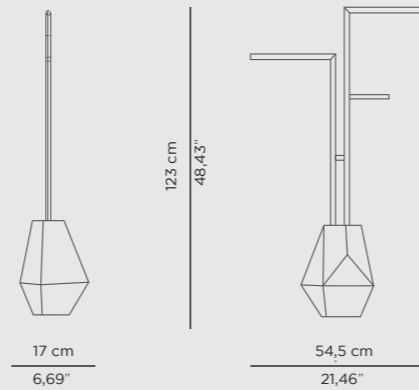

DIMENSIONS
W 120 cm | 47,2" D 5,3 cm | 2,09" H 120 cm | 47,2"

PRODUCT FEATURES
Structure: High Gloss Black Lacquered Wood, Yellow Triano Marble, Nero Marquina Marble and Anthracite Marble;
Mirror: Flat Mirror.

DIMENSIONS
W 51 cm | 20" D 3.5 cm | 1" H 68 cm | 28"

PRODUCT FEATURES
Structure: Brushed Brass, Matt Varnish.

KOI TOWEL RING

Inspired in the Japanese carp, this piece shines for its golden look and contemporaneous design. The Koi Towel Ring follows the Japanese Koi collection inspiration. Made out of three scales, this beautiful item adapts to most luxury bathroom designs.

DIMENSIONS
W 20 cm | 7,87" D 11 cm | 5,5" H 20 cm | 7,87"

PRODUCT FEATURES
Structure: Brushed Brass Matte, Matt Varnish.

DIAMOND TOWEL RACK

Diamond is a three-tier towel rack produced in polished brass and supported by a diamond shaped base built in Nero Marquina marble. This item will certainly enhance your bathroom decor with these sleek and contemporary design ideas produced with attractive high-end finishes, allowing for a perfect item to improve your bathroom decor.