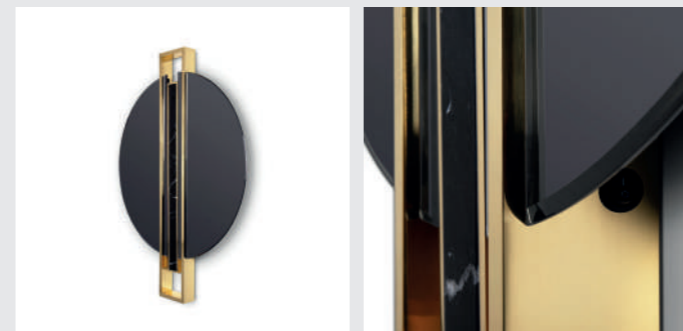

SHIELD MIRROR

The shield is a round mirror made entirely from mirrored glass, polished brass, and a Nero Marquina marble bar. Inspired in the most ancient and valuable armor, the Shield of Achilles, we re-designed the Shield Mirror, the meaning of protection and security. Decorative yet practical, you will have a divine item to boost your modern bathroom interior design.

DIMENSIONS
W 100 cm | 39,37" D 8 cm | 3,15" H 135 cm | 53,15"

PRODUCT FEATURES
Mirror: Flat Mirror; Structure: Polished Brass;
Centre bar: Nero Marquina marble.