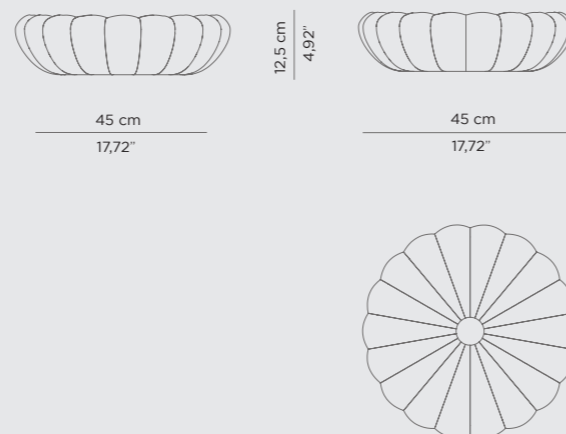

SILK VESSEL SINK

This elegant Silk Vessel Sink is handcrafted in a majestic marble. With soft edges and round details that resembles Silk, a noble fabric known for its delicate texture, this Vessel Sink can be produced in different marble types, allowing you to match it with your favourite colours.

DIMENSIONS
W 49 cm | 19,29" H 14 cm | 5,51" D 33 cm | 12,99"

PRODUCT FEATURES
Carrara marble. Other options under quote: Nero Marquina Marble and Portoro Gold Marble.

LOTUS VESSEL SINK

The Lotus vessel sink is made to reinvent the idea of this kind of product. Anybody who has ever observed a lotus flower emerging from a murky pond cannot fail to see the beauty of this exquisite vessel sink. Meaning purity and beauty this Lotus Vessel Sink will turn any vanity into an elegant design work. Choose from three different types of marble: Nero Marquina, Carrara and Estremoz getting the luxury touch your project deserves.

DIMENSIONS
W 45 cm | 17,72" D 45 cm | 17,72" H 12,5 cm | 4,92"

PRODUCT FEATURES
Carrara marble.