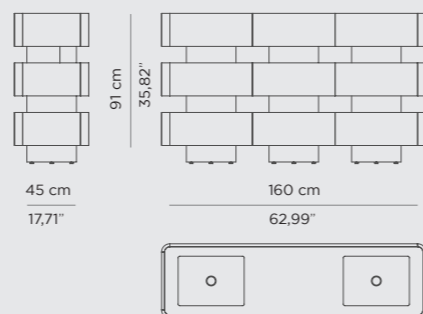

SHINTO WASHBASIN

Shinto shrines are places of reverence, and the abodes of the 'kami' Gods, where sacred objects are stored in the innermost chamber of the altar, not seen by anybody. The Shinto Washbasin was designed with a glossy black lacquered structure and Nero Marquina marble sinks to add a grand luxurious glamour to your bathroom design.

DIMENSIONS
W 160 cm | 62,99" D 45 cm | 17,71" H 91 cm | 35,82"

PRODUCT FEATURES
Top and Sinks: Marble Nero Marquina; Structure: Glossy black lacquered; Five Drawers; Water drainage: Wall.