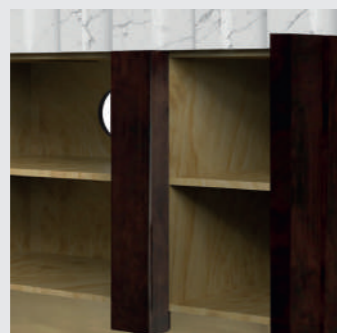

NEWTON WASHBASIN

Newton is a revolutionary statement piece created to fulfill the needs of those who are looking for the best in contemporary furniture design mixed with exquisite details and high-quality materials. Defying the laws of physics, the Newton Washbasin has grown from the ancient art of casting metal, where metal is heated until melted into spheres and semi-spheres shape. One by one, each element is joint to produce an outstanding pattern and organic structure, finished in a dramatic black lacquer and gold-plated accents. The top of this washbasin is composed of brass circles carved with a golden texture similar to an organic wood texture.

DIMENSIONS
W 125 cm | 49,21" H 85 cm | 33,46" D 51 cm | 20,08"

PRODUCT FEATURES
Structure: Casted aluminum, High gloss black lacquered |; Polished Brass spheres, High gloss varnish; Top: Casted brass, High gloss varnish; Sink: Polished brass, High gloss varnish; Water drainage: Wall.