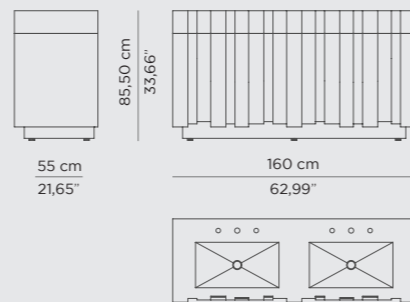

NAZCA WASHBASIN

Nazca is a tectonic plate located in the southern Pacific Ocean. As a tribute to Mother Earth's heartbeat, our designers created the NAZCA VANITY with a structure in matte walnut root veneer, a base in vintage brass matte and a marble sink. This 2-door washbasin will add a wonderful earth tone to any luxury modern bathroom interior design.

DIMENSIONS
W 160 cm | 62,99" H 85,50 cm | 33,66" D 55 cm | 21,65"

PRODUCT FEATURES
Top: Carrara Marble; Structure: Walnut Root Veneer; Matte; Brass, Matte; Inside: Ash Wood; Water drainage: Wall.