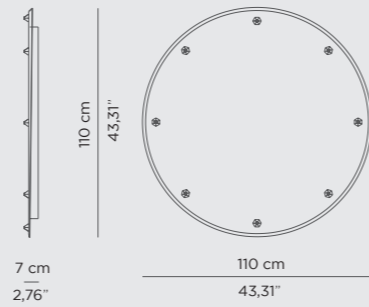

GLIMMER MIRROR

Glimmer Mirror, as its name states, adds to your project a faint and elegant light. Glimmer Mirror's subtle lines and crystal details are the results of a precise handcrafted process. A precious piece of art with eight brass details adorned with crystal appointments that elevate any environment. Luxury and glamour are surely granted.

DIMENSIONS
Diam 110 cm | 43,31" D 7 cm | 2,76"

PRODUCT FEATURES
Mirror with brass details.

SHIELD MIRROR

The shield is a round mirror made entirely from mirrored glass, polished brass, and a Nero Marquina marble bar. Inspired in the most ancient and valuable armor, the Shield of Achilles, we re-designed the Shield Mirror, the meaning of protection and security. Decorative yet practical, you will have a divine item to boost your modern bathroom interior design.

DIMENSIONS
W 100 cm | 39,37" D 8 cm | 3,15" H 135 cm | 53,15"

PRODUCT FEATURES
Mirror: Flat Mirror; Structure: Polished Brass;
Centre bar: Nero Marquina marble.

SAPPHIRE MIRROR

Sapphire mirror gets its name from its resemblance to the blue precious stone: Sapphire. Made out of Cornered Polished Brass this mirror is a versatile piece for luxury bathrooms. It can be displayed in both vertical or horizontal orientation.

DIMENSIONS
W 55 cm | 21,65" D 2,5 cm | 0,98" H 90 cm | 35,43"

PRODUCT FEATURES
Structure: Polished Brass, High Gloss Varnish;
Mirror: Flat Mirror.

SHIELD OVAL MIRROR

The shield is an oval mirror made entirely from mirrored glass, polished brass, and a Nero Marquina marble bar. Inspired in the most ancient and valuable armor, the Shield of Achilles, Maison Valentina re-designed the Shield Mirror, the meaning of protection and security. Decorative yet practical, this is the most wonderful mirror to own in your modern master bathroom.