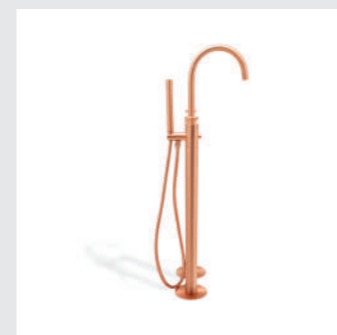

BOURGEOIS
W/ HAND SHOWER TAP

NAU
W/ HAND SHOWER TAP

ORIGIN
W/ HAND SHOWER TAP

ORIGIN
MOUNTING FLOOR

ORIGIN II
MOUNTING FLOOR

BOURGEOIS I W/ HAND SHOWER TAP

Bourgeois I Mounting Floor Mixer with Hand Shower Tap is a beautiful modern mounting floor mixer tap. This product is an all-time feature that won't lose its charm or luxury with time and bounds easily with any of our bathtubs due to its freestanding functionality.

DIMENSIONS
W 18 cm | 7,09" H 120 cm | 47,24" D 24 cm | 9,45"

PRODUCT FEATURES
Brass - Gold Plated, Nickel Plated, Brushed Brass, Brushed Nickel, Aged Brass, among others.

NAU MOUNTING FLOOR MIXER TAP

Nau Mounting Floor Mixer with Hand Shower Tap is a beautiful modern mounting floor mixer tap. This product stands out for its contemporary look that bounds easily with any of our bathtubs due to its freestanding functionality.

DIMENSIONS
W 25 cm | 9,84" H 110 cm | 43,31" D 27 cm | 10,63"

PRODUCT FEATURES
Brass - Gold Plated, Nickel Plated, Brushed Brass, Brushed Nickel, Aged Brass, among others.

BOURGEOIS II W/ HAND SHOWER TAP

Bourgeois II Mounting Floor Mixer with Hand Shower Tap is a beautiful classic mounting floor mixer tap. This product is an all-time feature that won't lose its charm or luxury with time and bounds easily with any of our bathtubs due to its freestanding functionality.