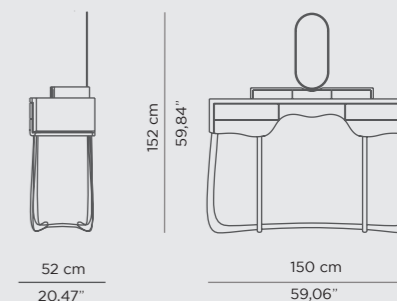

DIMENSIONS

W 50 cm | 19,68" D 20 cm | 7,87" H 120 cm | 47,24"

PRODUCT FEATURES

Brass, wood and leather.

0.2 PRODUCT CATEGORIES
CASEGOODS

Are you looking to maximize the space keeping the same bold, exclusive and luxury design? Maison Valentina has a versatile variety of casegoods, suitable for any room.

DIMENSIONS
W 54 cm | 21,26" H 154 cm | 60,63" D 30 cm | 11,81"

PRODUCT FEATURES
Structure: Gold Plated Aluminum Tubes with High Gloss Varnish;
Interior: Walnut Root, LED strips for a soft light and four glass shelves.

DIMENSIONS
W 32,5 cm | 127,95" H 60 cm | 23,62" D 32,5 cm | 127,95"

PRODUCT FEATURES
Top: Carrara Marble Structure: Polished Brass

CROCHET PERFUME DISPLAY

Crochet Perfume Display features the traditional Portuguese knitting technique with the most modern design. Designed in a tempered smoked glass, this Perfume Display is perfect to exhibit small sculptures, perfumes or other bathroom accessories. This product has three shelves with an open back and the structure is in a white cream lacquered wood with elegant knitting brass details supported by French-style feet.

DIMENSIONS
W 45 cm | 17,72" H 180 cm | 70,87" D 45 cm | 17,72"

PRODUCT FEATURES
Smoked glass and height gloss, lacquered croche cream color, feet and details in brass.

SINUOUS DRESSING TABLE

Sinuous is a dressing table designed with a modern and glamorous touch perfect for your bedroom or master bathroom set. Produced in wood, it is covered in black painted with high gloss varnish and polished brass. It offers a wide storage space, with four drawers on the top and five in the bottom, and a mirror accented by a gold-plated rim.