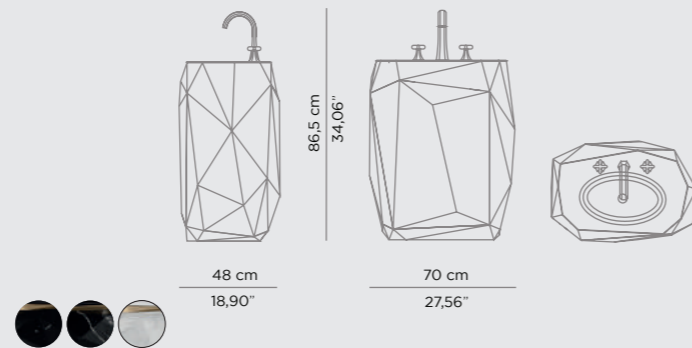

DIAMOND FAUX MARBLE FREESTANDING

The Diamond freestanding turns heads wherever it stands. It features a wooden structure finished in a faux-marble painting glossy finish, contrasting perfectly with the interior, covered in gold leaf. Besides its irregular shape, it has a built-in oval sink glass with a translucent black finishing.

DIMENSIONS
W 70 cm | 27,56" H 86,5 cm | 34,06" D 48 cm | 18,9"

PRODUCT FEATURES
Structure: Wood, Faux-Marble Painting Glossy, options - Sahara Noir, Nero Marquina, Carrara. Base/Inside: Gold leaf; Sink/Cover: Black lacquered glass; Water drainage: Wall.