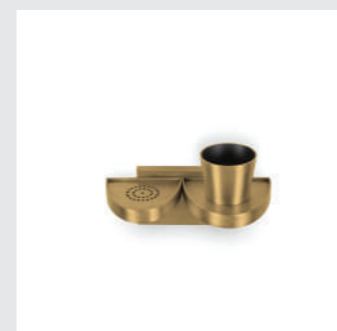

KOI SOAP DISH

As other Koi collection products, Koi Soap Dish gets its inspiration from the Japanese culture Carp. Composed by two scales, this piece stands out for its golden touch and contemporary design. Put simply, Koi Soap Dish, is made to give you a little bit more luxury, every day.

DIMENSIONS
W 25 cm | 9,84" D 15 cm | 5,91" H 14 cm | 5,51"

PRODUCT FEATURES
Structure: Brushed Brass Matte, Matt Varnish.