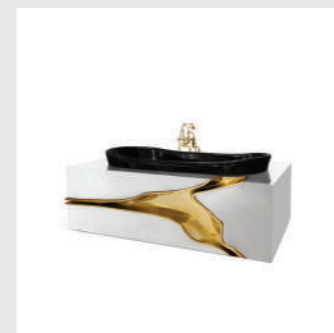

LAPIAZ BATHTUB

Lapiaz Bathtub is inspired in the typical karst formations produced by the dissolution of limestone rocks. This unique bathtub enhances glamorous and rich interiors with a gold-painted tear that contrast with the mirrored effect of the stainless steel. Definitely, a statement bathtub that stands out in any contemporary bathroom project.

DIMENSIONS
W 197 cm | 77,56" H 70 cm | 27,56" D 93 cm | 36,61"

PRODUCT FEATURES
Structure: Black lacquered high gloss fiberglass with a sheet of stainless steel; Tub: High gloss black lacquered casted iron; Tear: Gold painted tears with high gloss varnish; Drainage: Floor.