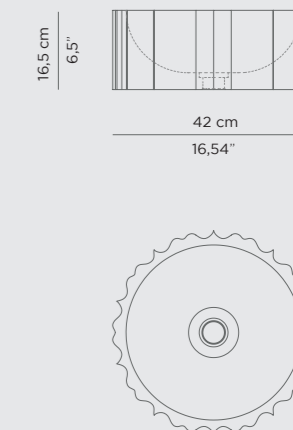

DIMENSIONS
W 45 cm | 17,72" D 45 cm | 17,72" H 12,5 cm | 4,92"

PRODUCT FEATURES
Carrara marble.

SYMPHONY VESSEL SINK

The cogwheel-shaped design of this vessel sink stands out for its contemporary design. Available in three different marbles you are able to take your creations to a completely new level combining it with endless colours, while adding a touch of elegance and mistery to any bathroom.