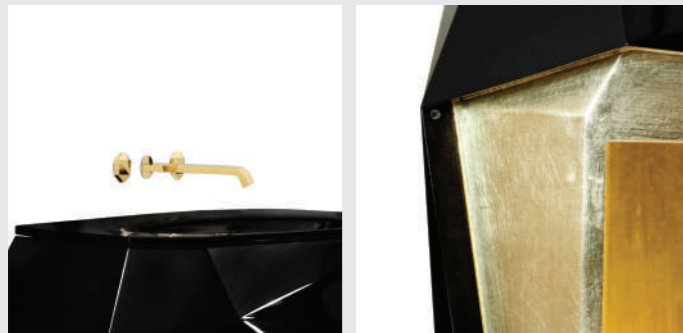

DIAMOND FREESTANDING

The Diamond freestanding turns heads wherever it stands. It features a wooden structure finished in a high gloss black varnish, a color that contrasts perfectly with the interior, covered in gold leaf. Besides its irregular shape, it has a built-in oval sink glass with a translucent black finishing that will enhance any bathroom design.

DIMENSIONS
W 70 cm | 27,56" H 86,5 cm | 34,06" D 48 cm | 18,9"

PRODUCT FEATURES
Structure: Wood; Outside: Black lacquered, High gloss varnish
Base/Inside: Gold leaf; Sink/Cover: Black lacquered glass;
Water drainage: Wall.