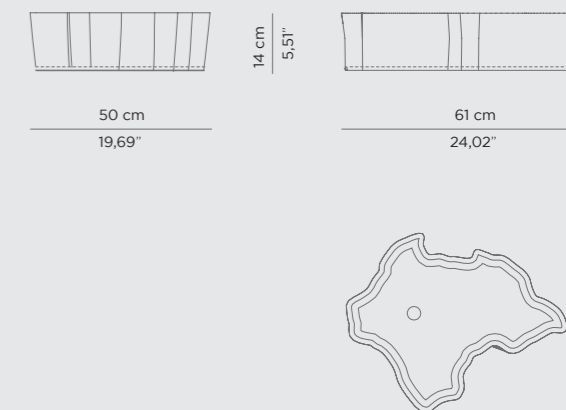

EDEN MARBLE VESSEL SINK

The Eden Stone Vessel Sink is inspired by the shape of a tree stump. This beautiful irregular shaped piece is carved from our finest marble selection. When looking for the perfect element to distinguish your bathroom project, the Eden Stone Vessel Sink is a unique masterpiece option. Choose from three different types of marble: Nero Marquina, Carrara and Estremoz and get the luxury touch your project deserves.

DIMENSIONS
W 55 cm | 21,65" D 45 cm | 17,72" H 16 cm | 6,30"

PRODUCT FEATURES
Ibiza marble.