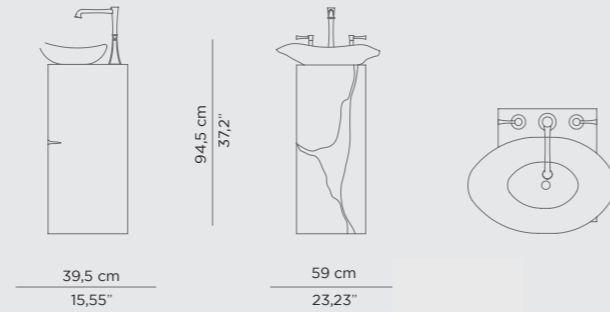

LAPIAZ FREESTANDING

Lapiaz is a square freestanding washbasin inspired by natural stone cracks. This is the reason it features an incredible fissure handcrafted in polished brass, producing an organic finish. The wooden structure is coated in stainless steel, giving it a reflective luxurious effect. Rich and glamorous, this item will completely change your bathroom set.

DIMENSIONS
W 59 cm | 23,23" H 94,5 cm | 37,2" D 39,5 cm | 15,55"

PRODUCT FEATURES
Structure: Wood, High gloss black lacquered, Coated with a sheet of stainless steel; Tear: Polished brass; Inside: High gloss black lacquered; Sink: Casted Polished Brass.

LAPIAZ MARBLE FREESTANDING

Lapiaz is a square freestanding washbasin inspired by natural stone cracks. This is the reason it features an incredible fissure handcrafted in polished brass, producing an organic finish. The wooden structure is coated in stainless steel, giving it a reflective luxurious effect. Rich and glamorous, this item will completely change your bathroom set.

DIMENSIONS
W 59 cm | 23,23" H 94,5 cm | 37,2" D 39,5 cm | 15,55"

PRODUCT FEATURES
Structure: Wood, High gloss black lacquered, Coated with a sheet of stainless steel; Tear: Polished brass; Inside: High gloss black lacquered; Sink: Casted Polished Brass.

NEWTON FREESTANDING

Newton is a revolutionary statement piece created to fulfill the needs of those who are looking for the best in contemporary furniture design mixed up with exquisite details and high-quality materials. One by one, each element is joint to produce an outstanding pattern and organic structure.

DIMENSIONS
W 60 cm | 23,62" H 85 cm | 33,46" D 56,5 cm | 22,24"