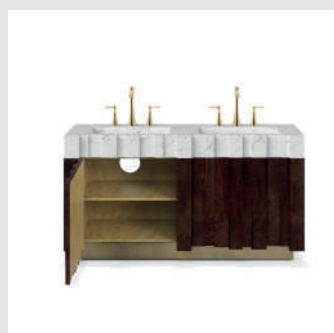

NEWTON WASHBASIN

Newton is a revolutionary statement piece created to fulfill the needs of those who are looking for the best in contemporary furniture design mixed with exquisite details and high-quality materials. Defying the laws of physics, the Newton Washbasin has grown from the ancient art of casting metal, where metal is heated until melted into spheres and semi-spheres shape. One by one, each element is joint to produce an outstanding pattern and organic structure, finished in a dramatic black lacquer and gold-plated accents. The top of this washbasin is composed of brass circles carved with a golden texture similar to an organic wood texture.

DIMENSIONS
W 125 cm | 49,21" H 85 cm | 33,46" D 51 cm | 20,08"

PRODUCT FEATURES
Structure: Casted aluminum, High gloss black lacquered |; Polished Brass spheres, High gloss varnish; Top: Casted brass, High gloss varnish; Sink: Polished brass, High gloss varnish; Water drainage: Wall.