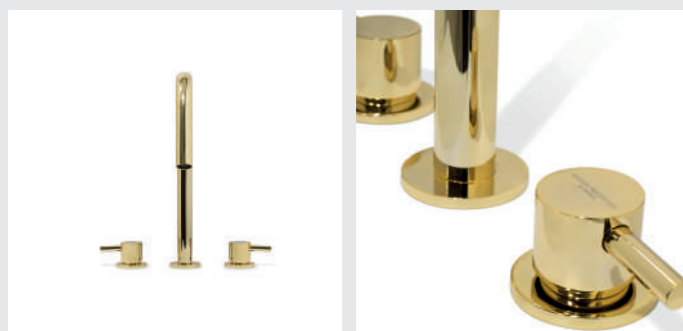

DIAMOND
THREE HOLE MIXER TAP

ORIGIN
THREE HOLE MIXER TAP

BOURGEOIS
TWO HOLE MIXER TAP

DIAMOND THREE HOLE MIXER TAP

Diamond Three Hole Mixer Tap is a beautiful modern built-in mixer tap. This product stands out for its minimalistic look that bounds easily with any washbasin, freestanding or vessel sink with its Diamond handle shape.

DIMENSIONS
W 30 cm | 11,81" H 26,5 cm | 10,43" D 22 cm | 8,66"

PRODUCT FEATURES
Brass - Gold Plated, Nickel Plated, Brushed Brass, Brushed Nickel, Aged Brass, among others.

BOURGEOIS TWO HOLE MIXER TAP

Bourgeois Two Hole Mixer Tap is a beautiful classic faucet. This product is an all-time feature that won't lose its charm or luxury with time. Ideal for built-in washbasins or freestandings.

DIMENSIONS
W 196 cm | 74,80" D 91 cm | 35,82" H 65 cm | 25,59"

PRODUCT FEATURES
Brass - Gold Plated, Nickel Plated, Brushed Brass, Brushed Nickel, Aged Brass, among others.

ORIGIN THREE HOLE MIXER TAP

Origin Three Hole Mixer Tap is a beautiful modern built-in mixer tap. This product stands out for its contemporary look that bounds easily with any washbasin, freestanding or vessel sink with its elegant shape.

DIMENSIONS
W 25 cm | 9,84" H 31,5 cm | 12,4" D 16,5 cm | 6,5"

PRODUCT FEATURES
Brass - Gold Plated, Nickel Plated, Brushed Brass, Brushed Nickel, Aged Brass, among others.

ATO COLLECTION

SURFACES

Our surfaces are a perfect blend of digital artwork and handmade techniques, these artistic panels can be customized through graphic and handmade artistic touches and tailored in different sizes to create unique ambiances for the bathroom and the whole house.