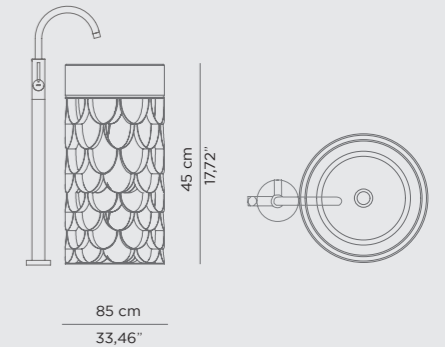

KOI FREESTANDING

Koi is a round and single-aged brushed brass washbasin freestanding with a strong structure made to last. Since it uses a scale pattern based on the koi carp, it provides a uniquely dazzling optical illusion of meshwork. It features a countertop sink made of Nero Marquina marble that allows for one to truly feel luxury with a mere touch.

DIMENSIONS
H 85 cm | 33,46" DIAM 45 cm | 17,72"

PRODUCT FEATURES
Structure: Brushed Aged brass, Matt Varnish
Sink: Nero Marquina Marble Water drainage: Wall/Floor.