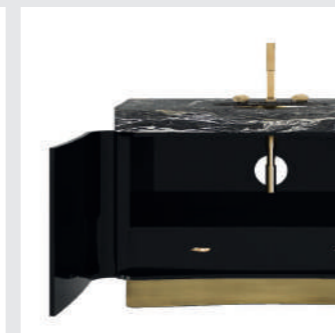

DIMENSIONS
W 180 cm | 70,86" D 60 cm | 23,62" H 84 cm | 33,07"

PRODUCT FEATURES
Structure: Wood; Outside: Black lacquered, High gloss varnish; Base/ Inside: Gold leaf; Sink/Cover: Black lacquered glass; Water drainage: Wall.

DIMENSIONS
W 132 cm | 51,96" D 60 cm | 23,62" H 92 cm | 35,82"

PRODUCT FEATURES
Top: Black Kenya Marble; Sink: Gold Plated Brass, High Gloss Varnish; Structure: High Gloss Black Lacquered; Details: Gold Plated Brass; Base: Brushed Aged Brass; Water drainage: Wall.