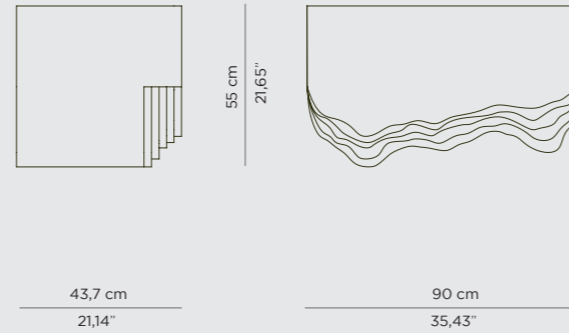

HUANG SUSPENSION CABINET

Huang is a mountain range in eastern China known for its spectacular scenery. Inspired by this magnificence, our designers created Huang Suspension Cabinet. Featuring walnut root veneer on the outside and rosewood veneer on the inside, this piece brings instant character to the modern and functional interior design.

DIMENSIONS
W 90 cm | 35,43" H 53,7 cm | 21,14" D 55 cm | 21,65"

PRODUCT FEATURES
Structure: Walnut root with brass hammered polished details
Inside: Poplar Root Veneer; One drawer with a handmade brass handle.;
Water drainage: Wall.

TORTOISE SUSPENSION CABINET

Black, grey and golden colors perfectly blend on this marvelous piece, inspired by the tortoise's hard outer shell. A perfect combination of superb design and foolproof functionality, this cabinet includes two spacious black lacquered drawers, as well as a lateral shelf. A great choice to maximize the space in your bathroom!

DIMENSIONS
W 98 cm | 38,58" H 50,5 cm | 19,88" D 54,5 cm | 21,46"

PRODUCT FEATURES
Structure: High Gloss Black Lacquered Wood, with Polished Brass Feet, tempered smoked Glass Shelf; Top: Yellow Triano Marble, Nero Marquina Marble and Anthracite Marble
Two Black Lacquered Drawers; One Smoked Grass Shelf
Water drainage: Wall.

LAPIAZ SUSPENSION CABINET

Inspired by the typical karst formations produced by the dissolution of limestone rocks, Lapiaz Suspension Cabinet is that statement product that will stand out in your bathroom! A polished brass tear enhances its rich interiors and a set of three drawers finished in poplar root veneer.

DIMENSIONS
W 110 cm | 43,31" H 55 cm | 21,65" D 40 cm | 15,75"