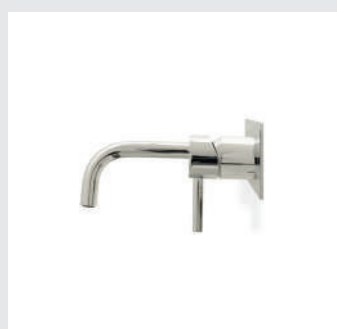

DIAMOND
WALL MIXER TAP

FLOW
WALL MIXER TAP

DIAMOND WALL MIXER TAP

Diamond Wall Mixer Tap is a beautiful modern wall mixer tap. This product stands out for its minimalistic look that bounds easily with any washbasin, freestanding or vessel sink with its Diamond handle shape.

DIMENSIONS
W 20,5 cm | 8,07" H 6 cm | 2,36" D 17 cm | 6,69"

PRODUCT FEATURES
Brass - Gold Plated, Nickel Plated, Brushed Brass, Brushed Nickel, Aged Brass, among others.

FLOW WALL MIXER TAP

Flow Wall Mixer Tap is a beautiful elegant wall mixer tap. This product stands out for its versatile look that bounds easily with any washbasin, freestanding or vessel sink.

DIMENSIONS
W 20 cm | 7,87" H 7cm | 2,76" D 16,6 cm | 6,54"

PRODUCT FEATURES
Brass - Gold Plated, Nickel Plated, Brushed Brass, Brushed Nickel, Aged Brass, among others.

ATO COLLECTION

BUILT-IN TAPS

Contemporary or classic, these taps are the perfect option for your bathroom furniture and will surely add the elegance and glamour it your vanity deserves.

DIAMOND
THREE HOLE MIXER TAP

ORIGIN
THREE HOLE MIXER TAP

BOURGEOIS
TWO HOLE MIXER TAP

DIAMOND THREE HOLE MIXER TAP

Diamond Three Hole Mixer Tap is a beautiful modern built-in mixer tap. This product stands out for its minimalistic look that bounds easily with any washbasin, freestanding or vessel sink with its Diamond handle shape.