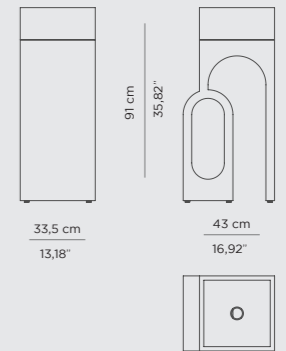

EDEN MARBLE FREESTANDING

The shape of a tree stump inspires the Eden Stone Freestanding. This beautiful irregular shaped piece is carved from our finest marble selection. When looking for the perfect element to distinguish your bathroom project, the Eden Stone freestanding is a unique masterpiece option.

DIMENSIONS
W 60 cm | 23,62" H 81 cm | 31,89" D 46 cm | 18,11"

PRODUCT FEATURES
Structure: Carrara Marble;
Water drainage: Floor.

COLOSSEUM FREESTANDING

The Roman Colosseum is one of the new Seven Wonders of the World. Inspired by its empowering grandiose beauty, the Colosseum Freestanding was carefully designed. Made with Nero Marquina marble, this glamour-filled modern freestanding will upgrade your personal bath space into a luxuriously unique bathroom oasis.

DIMENSIONS
W 43 cm | 16,92" D 33,5 cm | 13,18" H 91 cm | 35,82"

PRODUCT FEATURES
Top: Nero Marquina Marble;
Structure: High gloss black lacquered.