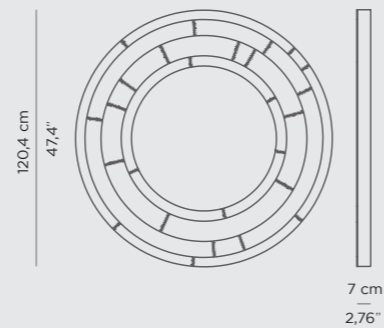

DIMENSIONS
W 100 cm | 39,37" D 8 cm | 3,15" H 135 cm | 53,15"

PRODUCT FEATURES
Mirror: Flat Mirror; Structure: Polished Brass;
Centre bar: Nero Marquina marble.

SAPPHIRE MIRROR

Sapphire mirror gets its name from its resemblance to the blue precious stone: Sapphire. Made out of Cornered Polished Brass this mirror is a versatile piece for luxury bathrooms. It can be displayed in both vertical or horizontal orientation.

DIMENSIONS
W 55 cm | 21,65" D 2,5 cm | 0,98" H 90 cm | 35,43"

PRODUCT FEATURES
Structure: Polished Brass, High Gloss Varnish;
Mirror: Flat Mirror.

SHIELD OVAL MIRROR

The shield is an oval mirror made entirely from mirrored glass, polished brass, and a Nero Marquina marble bar. Inspired in the most ancient and valuable armor, the Shield of Achilles, Maison Valentina re-designed the Shield Mirror, the meaning of protection and security. Decorative yet practical, this is the most wonderful mirror to own in your modern master bathroom.

DIMENSIONS
W 90 cm | 35,43" D 8 cm | 3,15" H 210 cm | 82,68"

PRODUCT FEATURES
Mirror: Flat Mirror; Structure: Polished Brass;
Centre bar: Nero Marquina marble.

BLAZE MIRROR FREESTANDING

Blaze Mirror is a fiercely burning fire capable of accentuating any wall and stunning you at every look. It features a round mirror made entirely from polished brass and designed with concentric circles. It is accented by engraved nail head trims along the body and a LED strip that provides a soft and cozy light for any bathroom design idea.