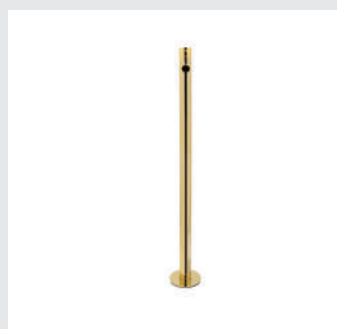

ORIGIN I MOUNTING FLOOR MIXER TAP

Origin I Mounting Floor Mixer Tap is a beautiful modern mounting floor mixer tap. This product stands out for its contemporary look that bounds easily with any washbasin, freestanding or vessel sink due to its freestanding functionality.

DIMENSIONS
W 11 cm | 4,33" H 110 cm | 43,31" D 25 cm | 25"

PRODUCT FEATURES
Brass - Gold Plated, Nickel Plated, Brushed Brass, Brushed Nickel, Aged Brass, among others.