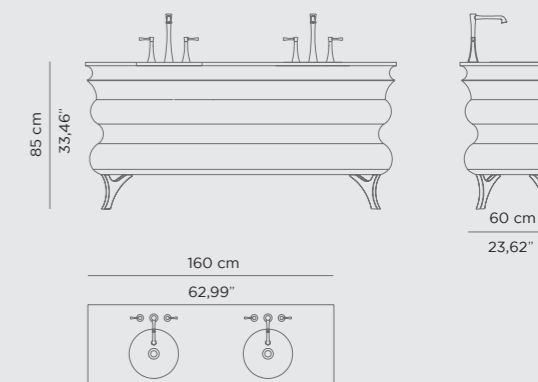

DIMENSIONS
W 242 cm | 95,27" D 50 cm | 19,68" H 92 cm | 35,82"

PRODUCT FEATURES
Top: Black Kenya Marble; Sink: Gold Plated Brass, High Gloss Varnish; Structure: High Gloss Black Lacquered; Details: Gold Plated Brass; Base: Brushed Aged Brass; Water drainage: Wall.

DIMENSIONS
W 80 cm | 31,50" D 50 cm | 19,69" H 85 cm | 33,46"

PRODUCT FEATURES
Structure: High Gloss Black Lacquered Wood, with Polished Brass Feet, tempered smoked Glass Shelf
Top: Yellow Triano Marble, Nero Marquina Marble and Anthracite Marble;
Sink: Polished Brass, High Gloss Varnish
Drawer: Black Lacquered Inside; Water drainage: Wall.

DIMENSIONS
W 160 cm | 62,99" D 60 cm | 23,62" H 85 cm | 33,46"

PRODUCT FEATURES
Structure: Glossy White-Cream Lacquered Wood | Knitting Polished Brass Details; Top: Estremoz Marble; Feet: French Style Polished Brass, High Gloss Varnish; Sink: Polished Brass, High Gloss Varnish; Water drainage: Wall.