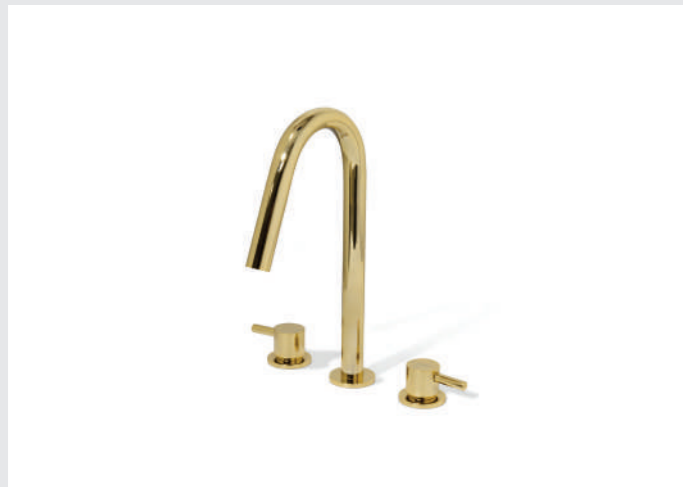

DIMENSIONS
W 20 cm | 7,87" H 7cm | 2,76" D 16,6 cm | 6,54"

PRODUCT FEATURES
Brass - Gold Plated, Nickel Plated, Brushed Brass, Brushed Nickel, Aged Brass, among others.

ATO COLLECTION

BUILT-IN TAPS

Contemporary or classic, these taps are the perfect option for your bathroom furniture and will surely add the elegance and glamour it your vanity deserves.

DIAMOND
THREE HOLE MIXER TAP

ORIGIN
THREE HOLE MIXER TAP

BOURGEOIS
TWO HOLE MIXER TAP

DIAMOND THREE HOLE MIXER TAP

Diamond Three Hole Mixer Tap is a beautiful modern built-in mixer tap. This product stands out for its minimalistic look that bounds easily with any washbasin, freestanding or vessel sink with its Diamond handle shape.

DIMENSIONS
W 30 cm | 11,81" H 26,5 cm | 10,43" D 22 cm | 8,66"

PRODUCT FEATURES
Brass - Gold Plated, Nickel Plated, Brushed Brass, Brushed Nickel, Aged Brass, among others.

BOURGEOIS TWO HOLE MIXER TAP

Bourgeois Two Hole Mixer Tap is a beautiful classic faucet. This product is an all-time feature that won't lose its charm or luxury with time. Ideal for built-in washbasins or freestandings.

DIMENSIONS
W 196 cm | 74,80" D 91 cm | 35,82" H 65 cm | 25,59"

PRODUCT FEATURES
Brass - Gold Plated, Nickel Plated, Brushed Brass, Brushed Nickel, Aged Brass, among others.

ORIGIN THREE HOLE MIXER TAP

Origin Three Hole Mixer Tap is a beautiful modern built-in mixer tap. This product stands out for its contemporary look that bounds easily with any washbasin, freestanding or vessel sink with its elegant shape.