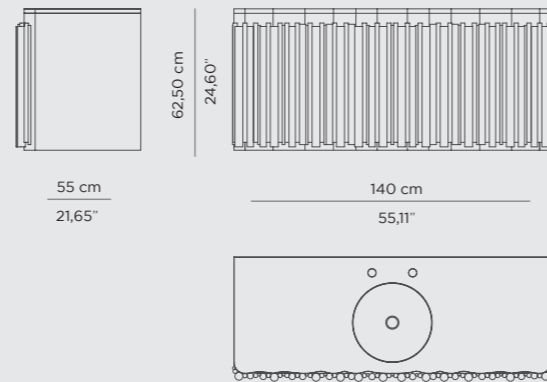

DIMENSIONS
W 98 cm | 38,58" H 50,5 cm | 19,88" D 54,5 cm | 21,46"

PRODUCT FEATURES
Structure: High Gloss Black Lacquered Wood, with Polished Brass Feet, tempered smoked Glass Shelf; Top: Yellow Triano Marble, Nero Marquina Marble and Anthracite Marble
Two Black Lacquered Drawers; One Smoked Grass Shelf
Water drainage: Wall.

DIMENSIONS
W 110 cm | 43,31" H 55 cm | 21,65" D 40 cm | 15,75"

PRODUCT FEATURES
Structure: high gloss black lacquered wood, Coated with a sheet of stainless steel | Polished brass tears, High gloss varnish
Inside: Poplar Root Veneer
One Drawer and Two Doors
Water drainage: Wall

DIMENSIONS
W 140 cm | 55,11" D 55 cm | 21,65" H 62,50 cm | 24,60"

PRODUCT FEATURES
Structure: Wood, High Gloss Black Lacquered; External Structure: Gold Plated Brass Tubes, High Gloss Varnish; Top: Nero Marquina Marble; Sink: Polished Brass, High Gloss Varnish; Water drainage: Wall