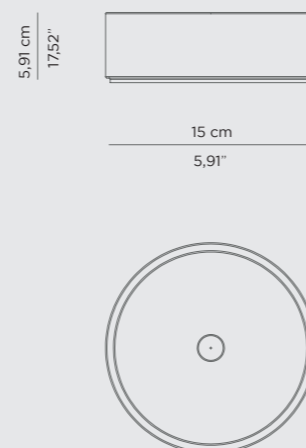

KOI ROUND VESSEL SINK

The Koi Round vessel sink is available in Nero Marquina, Carrara and Estremoz marble. Its round shape makes it easy to match with any base or tap. Its versatility provides endless possibilities to create the perfect project and adorn any bathroom environment.

DIMENSIONS
H 15 cm | 5,91" Diam 5,91 cm | 17,52"

PRODUCT FEATURES
Nero Marquina Marble.