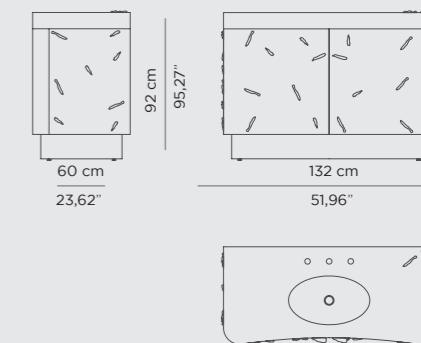

DIMENSIONS
W 120 cm | 47,24" D 55 cm | 21,65" H 85 cm | 33,46"

PRODUCT FEATURES
Structure: Wood, High Gloss Black Lacquered; External Structure: Gold Plated Brass Tubes, High Gloss Varnish.

LAPIAZ WASHBASIN

DIMENSIONS
W 220 cm | 86,61" D 45 cm | 17,71" H 96 cm | 37,79"

PRODUCT FEATURES
Structure: Sheet of stainless steel | Polished brass tears, High gloss varnish; Inside: Poplar Root Veneer; Four doors; Water drainage: Wall.

DIMENSIONS
W 180 cm | 70,86" D 60 cm | 23,62" H 84 cm | 33,07"

PRODUCT FEATURES
Structure: Wood; Outside: Black lacquered, High gloss varnish; Base/ Inside: Gold leaf; Sink/Cover: Black lacquered glass; Water drainage: Wall.