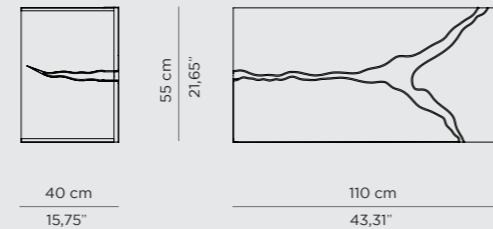

TORTOISE SUSPENSION CABINET

Black, grey and golden colors perfectly blend on this marvelous piece, inspired by the tortoise's hard outer shell. A perfect combination of superb design and foolproof functionality, this cabinet includes two spacious black lacquered drawers, as well as a lateral shelf. A great choice to maximize the space in your bathroom!

DIMENSIONS
W 98 cm | 38,58" H 50,5 cm | 19,88" D 54,5 cm | 21,46"

PRODUCT FEATURES
Structure: High Gloss Black Lacquered Wood, with Polished Brass Feet, tempered smoked Glass Shelf; Top: Yellow Triano Marble, Nero Marquina Marble and Anthracite Marble
Two Black Lacquered Drawers; One Smoked Grass Shelf
Water drainage: Wall.