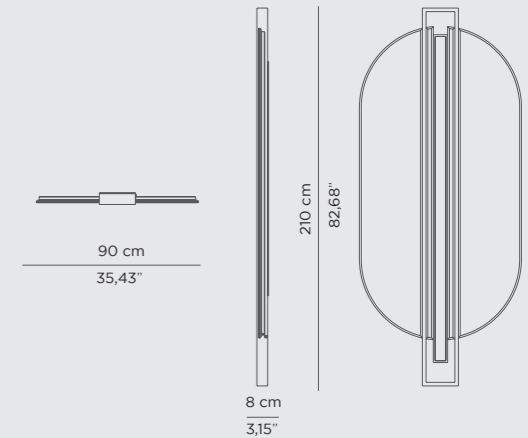

DIMENSIONS
Diam 110 cm | 43,31" D 7 cm | 2,76"

PRODUCT FEATURES
Mirror with brass details.

SHIELD MIRROR

The shield is a round mirror made entirely from mirrored glass, polished brass, and a Nero Marquina marble bar. Inspired in the most ancient and valuable armor, the Shield of Achilles, we re-designed the Shield Mirror, the meaning of protection and security. Decorative yet practical, you will have a divine item to boost your modern bathroom interior design.

DIMENSIONS
W 100 cm | 39,37" D 8 cm | 3,15" H 135 cm | 53,15"

PRODUCT FEATURES
Mirror: Flat Mirror; Structure: Polished Brass;
Centre bar: Nero Marquina marble.

SAPPHIRE MIRROR

Sapphire mirror gets its name from its resemblance to the blue precious stone: Sapphire. Made out of Cornered Polished Brass this mirror is a versatile piece for luxury bathrooms. It can be displayed in both vertical or horizontal orientation.

DIMENSIONS
W 55 cm | 21,65" D 2,5 cm | 0,98" H 90 cm | 35,43"

PRODUCT FEATURES
Structure: Polished Brass, High Gloss Varnish;
Mirror: Flat Mirror.

SHIELD OVAL MIRROR

The shield is an oval mirror made entirely from mirrored glass, polished brass, and a Nero Marquina marble bar. Inspired in the most ancient and valuable armor, the Shield of Achilles, Maison Valentina re-designed the Shield Mirror, the meaning of protection and security. Decorative yet practical, this is the most wonderful mirror to own in your modern master bathroom.

DIMENSIONS
W 90 cm | 35,43" D 8 cm | 3,15" H 210 cm | 82,68"

PRODUCT FEATURES
Mirror: Flat Mirror; Structure: Polished Brass;
Centre bar: Nero Marquina marble.

BLAZE MIRROR FREESTANDING

Blaze Mirror is a fiercely burning fire capable of accentuating any wall and stunning you at every look. It features a round mirror made entirely from polished brass and designed with concentric circles. It is accented by engraved nail head trims along the body and a LED strip that provides a soft and cozy light for any bathroom design idea.