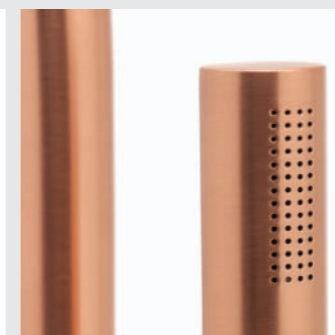

BOURGEOIS
W/ HAND SHOWER TAP

NAU
W/ HAND SHOWER TAP

ORIGIN
W/ HAND SHOWER TAP

ORIGIN
MOUNTING FLOOR

ORIGIN II
MOUNTING FLOOR

BOURGEOIS I W/ HAND SHOWER TAP

Bourgeois I Mounting Floor Mixer with Hand Shower Tap is a beautiful modern mounting floor mixer tap. This product is an all-time feature that won't lose its charm or luxury with time and bounds easily with any of our bathtubs due to its freestanding functionality.

DIMENSIONS
W 18 cm | 7,09" H 120 cm | 47,24" D 24 cm | 9,45"

PRODUCT FEATURES
Brass - Gold Plated, Nickel Plated, Brushed Brass, Brushed Nickel, Aged Brass, among others.

NAU MOUNTING FLOOR MIXER TAP

Nau Mounting Floor Mixer with Hand Shower Tap is a beautiful modern mounting floor mixer tap. This product stands out for its contemporary look that bounds easily with any of our bathtubs due to its freestanding functionality.

DIMENSIONS
W 25 cm | 9,84" H 110 cm | 43,31" D 27 cm | 10,63"

PRODUCT FEATURES
Brass - Gold Plated, Nickel Plated, Brushed Brass, Brushed Nickel, Aged Brass, among others.

BOURGEOIS II W/ HAND SHOWER TAP