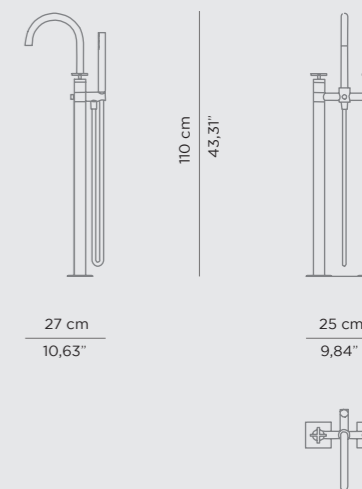

DIMENSIONS
 W 242 cm | 95,27" D 50 cm | 19,68" H 76 cm | 29,92"

PRODUCT FEATURES
 Top: Black Kenya Marble; Sink: Gold Plated Brass, High Gloss Varnish;
 Structure: High Gloss Black Lacquered; Details: Gold Plated Brass, High Gloss Varnish; Water drainage: Wall

BOURGEOIS
W/ HAND SHOWER TAP

NAU
W/ HAND SHOWER TAP

ORIGIN
W/ HAND SHOWER TAP

ORIGIN
MOUNTING FLOOR

ORIGIN II
MOUNTING FLOOR

BOURGEOIS I W/ HAND SHOWER TAP

Bourgeois I Mounting Floor Mixer with Hand Shower Tap is a beautiful modern mounting floor mixer tap. This product is an all-time feature that won't lose its charm or luxury with time and bounds easily with any of our bathtubs due to its freestanding functionality.

DIMENSIONS
W 18 cm | 7,09" H 120 cm | 47,24" D 24 cm | 9,45"

PRODUCT FEATURES
Brass - Gold Plated, Nickel Plated, Brushed Brass, Brushed Nickel, Aged Brass, among others.

NAU MOUNTING FLOOR MIXER TAP

Nau Mounting Floor Mixer with Hand Shower Tap is a beautiful modern mounting floor mixer tap. This product stands out for its contemporary look that bounds easily with any of our bathtubs due to its freestanding functionality.

DIMENSIONS
W 25 cm | 9,84" H 110 cm | 43,31" D 27 cm | 10,63"

PRODUCT FEATURES
Brass - Gold Plated, Nickel Plated, Brushed Brass, Brushed Nickel, Aged Brass, among others.

BOURGEOIS II W/ HAND SHOWER TAP