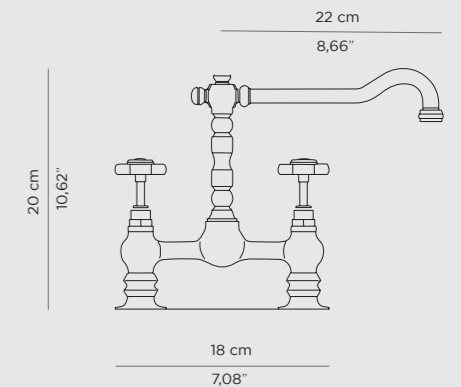

DIMENSIONS
W 30 cm | 11,81" H 26,5 cm | 10,43" D 22 cm | 8,66"

PRODUCT FEATURES
Brass - Gold Plated, Nickel Plated, Brushed Brass, Brushed Nickel, Aged Brass, among others.

BOURGEOIS TWO HOLE MIXER TAP

Bourgeois Two Hole Mixer Tap is a beautiful classic faucet. This product is an all-time feature that won't lose its charm or luxury with time. Ideal for built-in washbasins or freestandings.

DIMENSIONS
W 196 cm | 74,80" D 91 cm | 35,82" H 65 cm | 25,59"

PRODUCT FEATURES
Brass - Gold Plated, Nickel Plated, Brushed Brass, Brushed Nickel, Aged Brass, among others.

ORIGIN THREE HOLE MIXER TAP

Origin Three Hole Mixer Tap is a beautiful modern built-in mixer tap. This product stands out for its contemporary look that bounds easily with any washbasin, freestanding or vessel sink with its elegant shape.