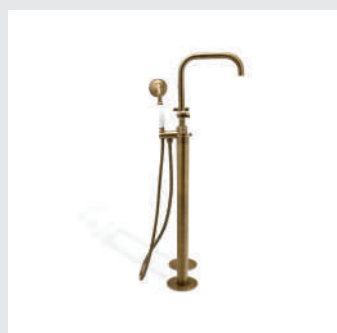

ORIGIN W/ HAND SHOWER TAP

Origin Mounting Floor Mixer with Hand Shower Tap is a beautiful contemporary mounting floor mixer tap. This product stands out for its elegant look that bounds easily with any of our bathtubs due to its freestanding functionality.

DIMENSIONS
W 11 cm | 4,33" H 96 cm | 37,8" D 25 cm | 9,84"

PRODUCT FEATURES
Brass - Gold Plated, Nickel Plated, Brushed Brass, Brushed Nickel, Aged Brass, among others.