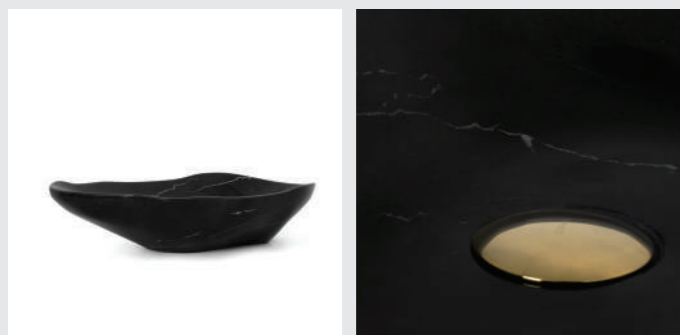

LAPIAZ MARBLE VESSEL SINK

The Lapiaz Marble vessel sink features soft, delicate and unpredictable veins, which gives this collection elegance and glamour, as well as the ability to adapt to both classic and modern environments. This irregular shaped piece will add to your bathroom the modern look you are searching for. You are able to combine it with many coloured bases and taps from any size or shape creating your own unique design.

DIMENSIONS
W 59 cm | 23,23" D 30 cm | 11,81" H 12,5 cm | 4,92"

PRODUCT FEATURES
Nero marquina Marble.