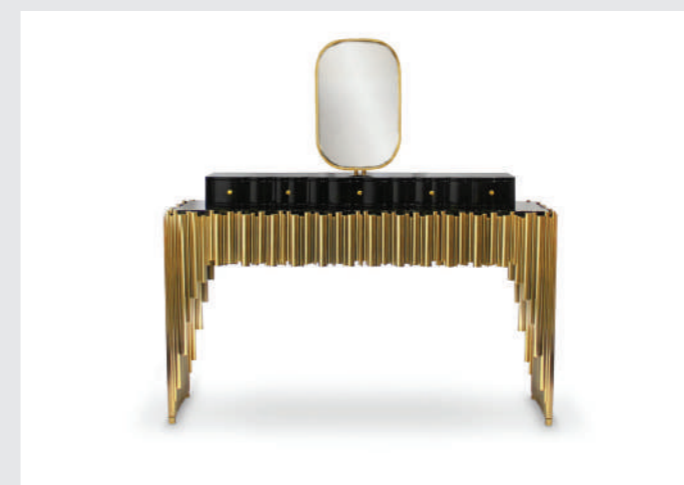

KOI TALL STORAGE

Koi Tall Storage is another product of our amazing Koi family. Finished with aged brass and walnut root inside and out, this product is perfect to display your finest accessories. Discreet yet exquisite, this tall storage provides you convenient storage space with its glass shelves and LED lighting once opening it!

DIMENSIONS
W 50 cm | 19,69" H 192 cm | 75,59" D 35 cm | 13,78"

PRODUCT FEATURES
Structure: Walnut Root and Aged Brass door
Interior: LED Lightning and four glass shelves

SYMPHONY DRESSING TABLE

The Symphony Dressing Table draws inspiration from church organ tubes, as well as the curves of a violin. It features a cluster of polished brass tubes that envelops an exotic wood structure and a serpentine front and countertop produced in wood and lacquered in a high gloss black. There are five small drawers on it, perfect to store the most elegant jewels, and a round mirror on the top, accented by a gold trimming.

DIMENSIONS
W 150 cm | 59,05" D 45 cm | 17,71" H 160 cm | 41,33"

PRODUCT FEATURES
Bottom: Polished Brass Tubes, Gold-Plated
Upper Structure: High Gloss Black Lacquered MDF
Top: High Gloss Black Lacquered MDF
Mirror: Mirror Rim - Polished Brass Gold-Plated Pipe