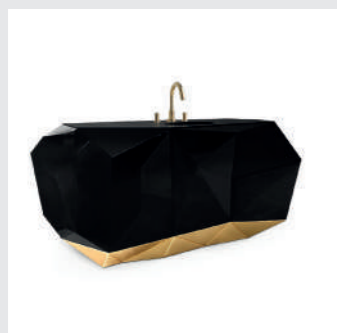

BARAKA SINGLE WASHBASIN

Baraka is an ancient Sufi word that means 'a blessing - the breath of life -, or essence of life' from which the evolutionary process unfolds. Glamorous, beautifully designed and enhanced by never-ending contrasts between ancient and contemporary lines, the Baraka Single Washbasin in Black Kenya marble is the perfect item to complete your modern luxury bathroom design look.

DIMENSIONS
W 132 cm | 51,96" D 60 cm | 23,62" H 92 cm | 35,82"

PRODUCT FEATURES
Top: Black Kenya Marble; Sink: Gold Plated Brass, High Gloss Varnish; Structure: High Gloss Black Lacquered; Details: Gold Plated Brass; Base: Brushed Aged Brass; Water drainage: Wall.