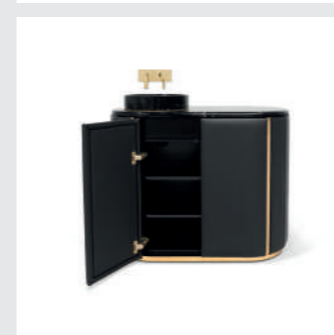

KOI WASHBASIN

Koi carp is a recurring symbol of Japanese culture, highly appreciated for its decorative purposes, not only in water gardens but also in Irezumi practice or, most commonly, in tattoos. Its natural color mutations reveal their capacity to adapt, just like the Koi washbasin that you can use to create a better sense of space division in your ambiances. The Koi scales that compose the panels of the washbasin shine and reflect - on its brass surface - the sun caught through the clear water.

DIMENSIONS
W 195 cm | 76,77" H 98 cm | 38,58" D 60 cm | 23,62"

PRODUCT FEATURES
Brushed Brass Matte, Matt Varnish; Top: Nero Marquina Marble; Sink: Nero Marquina Marble; Water drainage: Wall.

KOI SINGLE WASHBASIN

Koi single washbasin is the definition of artisanship itself. It features a patterned aged brass body. It features a large and squared Nero Marquina marble sink, also available in white Estremoz, Carrara, Guatemala or Emperador marble. It is the perfect piece of design for a bold decoration in a luxury bathroom.

DIMENSIONS
W 100 cm | 39,37" H 95 cm | 37,4" D 60 cm | 23,62"

PRODUCT FEATURES
Brushed Brass Matte, Matt Varnish; Top: Nero Marquina Marble; Sink: Nero Marquina Marble; Water drainage: Wall.

METROPOLITAN WASHBASIN

Inspired in The Metropolitan Museum of Art, this washbasin resembles a central mausoleum structure, blending the contemporary chic urban attitude with the classic sober lines. The wooden structure and feet are black lacquered with a high gloss black varnish, featuring a carefully handcrafted carving detail on the glass doors. It has a countertop and rectangular sink made of Nero Marquina marble, making this piece extremely elegant and luxurious.

DIMENSIONS
W 140 cm | 55,12" H 95 cm | 37,4" D 45,5 cm | 17,91"