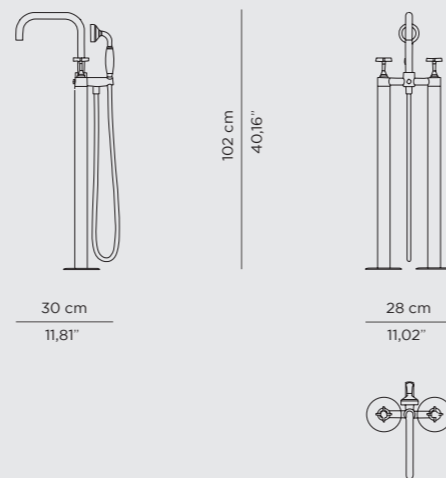

DIMENSIONS
W 18 cm | 7,09" H 120 cm | 47,24" D 24 cm | 9,45"

PRODUCT FEATURES
Brass - Gold Plated, Nickel Plated, Brushed Brass, Brushed Nickel, Aged Brass, among others.

NAU MOUNTING FLOOR MIXER TAP

Nau Mounting Floor Mixer with Hand Shower Tap is a beautiful modern mounting floor mixer tap. This product stands out for its contemporary look that bounds easily with any of our bathtubs due to its freestanding functionality.

DIMENSIONS
W 25 cm | 9,84" H 110 cm | 43,31" D 27 cm | 10,63"

PRODUCT FEATURES
Brass - Gold Plated, Nickel Plated, Brushed Brass, Brushed Nickel, Aged Brass, among others.

BOURGEOIS II W/ HAND SHOWER TAP