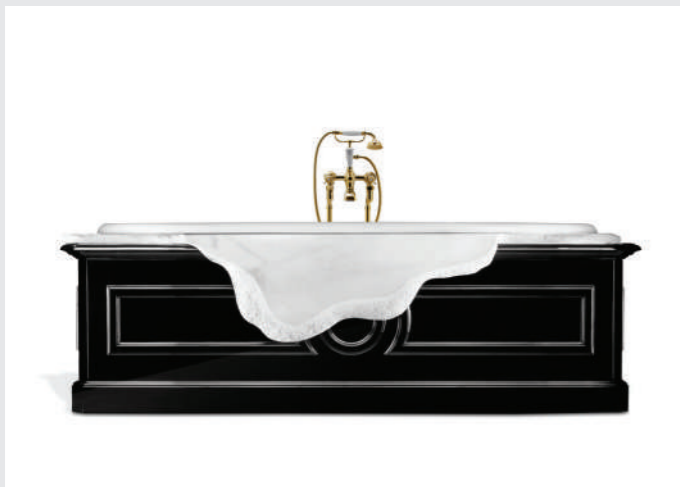

PETRA BATHTUB

This bathtub combines Ibiza marble and wood and is inspired by the ancient city of Petra, where buildings are directly carved in stone cliffs. The black gloss looks of the wood matching the different shades of white turn this piece into one everlasting exclusive visual experience for the most luxurious bathrooms.

DIMENSIONS
W 189 cm | 74,41" H 60 cm | 23,62" D 91 cm | 35,83"

PRODUCT FEATURES
Structure: High gloss black lacquered wood; Top: Hand-worked white Ibiza Marble; Tub: White enamel Cast Iron; Water drainage: Floor.