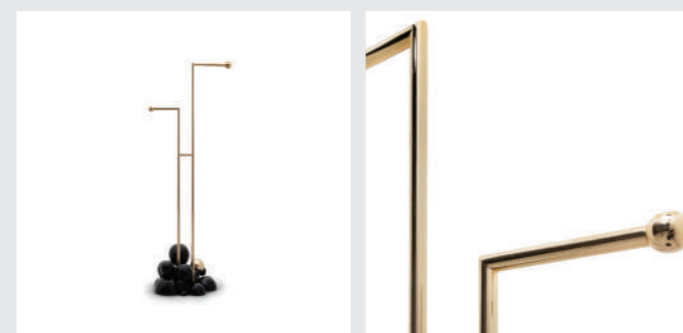

DIMENSIONS
W 60,5 cm | 23,82" D 44 cm | 17,32" H 104 cm | 40,94"

PRODUCT FEATURES
Base: Polished casted brass
Tubes: Polished Brass, High Gloss Varnish.

PETRA TOWEL RACK

The Petra Towel Rack materializes the ancient inspirations of the City of Petra into the modern world. As the hand-carved block of Carrara Marble fuses with the polished brass tub, the Petra towel rack reveals its full splendor. A statement product created for those looking for the best in contemporary furniture design mixed up with ravishing details allowing for fantastic bathroom decor.

DIMENSIONS
W 30 cm | 11,81" D 30 cm | 11,81" H 121 cm | 47,63"

PRODUCT FEATURES
Base: Carrara Marble; Tubes: Polished Brass, High Gloss Varnish.

NEWTON TOWEL RACK

"The Newton Towel Rack is a three-tier towel rack produced in polished brass and supported by gold and black spheres. It is a revolutionary statement piece created to fulfill the needs of those who are looking for the best in contemporary furniture design mixed with exquisite details and high-quality materials. A true enhancement of your bathroom decor.

DIMENSIONS
W 62 cm | 24,41" D 36 cm | 14,17" H 120 cm | 47,24"

PRODUCT FEATURES
Tubes: Polished Brass; High Gloss Varnish;
Base: Black lacquered spheres with high gloss varnish finishing and some gold plated spheres.

DARIAN TOWEL RACK

The Darian Towel Rack draws inspiration from Darius, the great Persian king, who ruled the empire at its peak in 5th century BC, having control over regions that nowadays belong to three continents. This Towel Rack is a luxurious round towel holder, imponent and lavish. Resonates elegance in its luxurious silhouette with the composed blend of Black Matte Synthetic Leather, involved with fine gold plated brass detailing. This luxury item adapts perfectly to any modern or contemporary ambience or style.