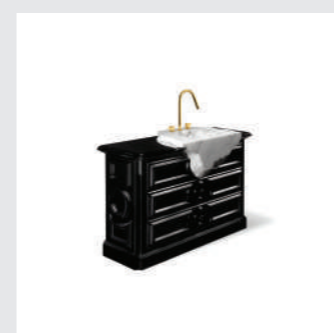

NAZCA WASHBASIN

Nazca is a tectonic plate located in the southern Pacific Ocean. As a tribute to Mother Earth's heartbeat, our designers created the NAZCA VANITY with a structure in matte walnut root veneer, a base in vintage brass matte and a marble sink. This 2-door washbasin will add a wonderful earth tone to any luxury modern bathroom interior design.

DIMENSIONS
W 160 cm | 62,99" H 85,50 cm | 33,66" D 55 cm | 21,65"

PRODUCT FEATURES
Top: Carrara Marble; Structure: Walnut Root Veneer; Matte; Brass, Matte; Inside: Ash Wood; Water drainage: Wall.

NEWTON WASHBASIN

Newton is a revolutionary statement piece created to fulfill the needs of those who are looking for the best in contemporary furniture design mixed with exquisite details and high-quality materials. Defying the laws of physics, the Newton Washbasin has grown from the ancient art of casting metal, where metal is heated until melted into spheres and semi-spheres shape. One by one, each element is joint to produce an outstanding pattern and organic structure, finished in a dramatic black lacquer and gold-plated accents. The top of this washbasin is composed of brass circles carved with a golden texture similar to an organic wood texture.

DIMENSIONS
W 125 cm | 49,21" H 85 cm | 33,46" D 51 cm | 20,08"

PRODUCT FEATURES
Structure: Casted aluminum, High gloss black lacquered |; Polished Brass spheres, High gloss varnish; Top: Casted brass, High gloss varnish; Sink: Polished brass, High gloss varnish; Water drainage: Wall.

NAZCA SINGLE WASHBASIN