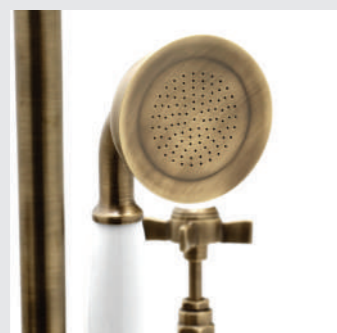

ORIGIN W/ HAND SHOWER TAP

Origin Mounting Floor Mixer with Hand Shower Tap is a beautiful contemporary mounting floor mixer tap. This product stands out for its elegant look that bounds easily with any of our bathtubs due to its freestanding functionality.

DIMENSIONS
W 11 cm | 4,33" H 96 cm | 37,8" D 25 cm | 9,84"

PRODUCT FEATURES
Brass - Gold Plated, Nickel Plated, Brushed Brass, Brushed Nickel, Aged Brass, among others.