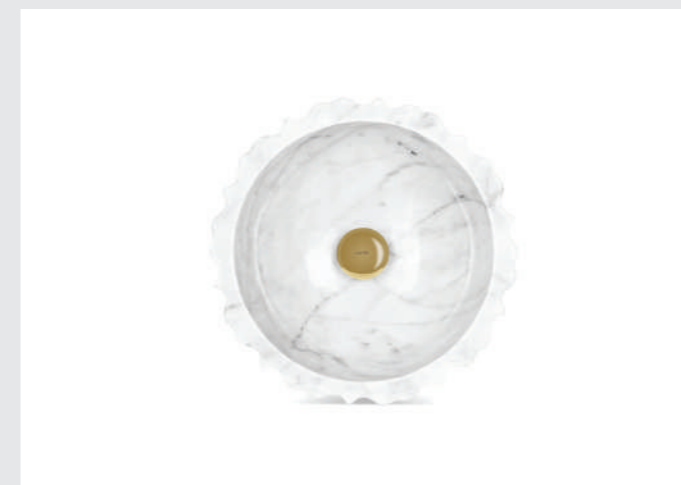

DIMENSIONS
W 49 cm | 19,29" H 14 cm | 5,51" D 33 cm | 12,99"

PRODUCT FEATURES
Carrara marble. Other options under quote: Nero Marquina Marble and Portoro Gold Marble.

LOTUS VESSEL SINK

The Lotus vessel sink is made to reinvent the idea of this kind of product. Anybody who has ever observed a lotus flower emerging from a murky pond cannot fail to see the beauty of this exquisite vessel sink. Meaning purity and beauty this Lotus Vessel Sink will turn any vanity into an elegant design work. Choose from three different types of marble: Nero Marquina, Carrara and Estremoz getting the luxury touch your project deserves.

DIMENSIONS
W 45 cm | 17,72" D 45 cm | 17,72" H 12,5 cm | 4,92"

PRODUCT FEATURES
Carrara marble.

SYMPHONY VESSEL SINK

The cogwheel-shaped design of this vessel sink stands out for its contemporary design. Available in three different marbles you are able to take your creations to a completely new level combining it with endless colours, while adding a touch of elegance and mistery to any bathroom.