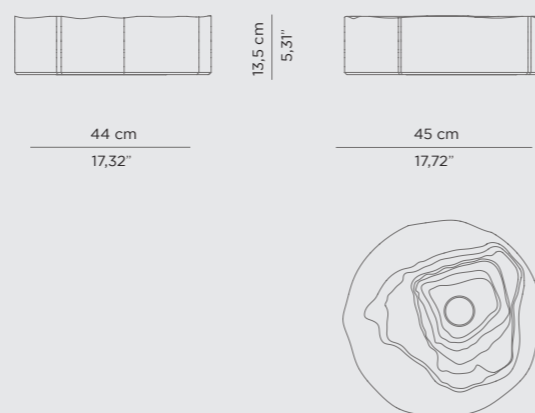

DUORUM VESSEL SINK

The Duorum vessel sink is a unique piece made out of marble. To create it, our designers inspired themselves in the majestic Douro Valley landscape, in Portugal, known for its beauty and fertile fields. Choose from three different types of marble: Nero Marquina, Carrara and Estremoz and get the luxury touch your project deserves.

DIMENSIONS
W 44 cm | 17,32" D 45 cm | 17,72" H 13,5 cm | 5,31"

PRODUCT FEATURES
Estremoz Marble.