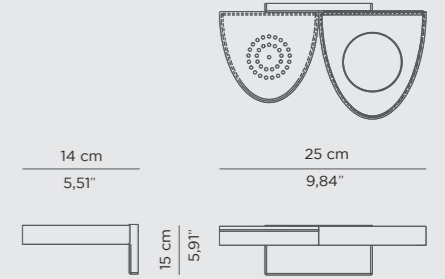

COLOSSEUM SMALL MIRROR

Colosseum is a rounded oblong mirror that was inspired in the most iconic buildings in Ancient Rome, because of its concentric shape and unique features and the grandeur of its nature. It features a wondrous frame produced in polished brass and accentuated by a unique LED strip around its entire body, providing intense glamorous for your bathroom interior design.

DIMENSIONS
W 67 cm | 26,37" D 4 cm | 1,57" H 125 cm | 49,21"

PRODUCT FEATURES
Structure: Polished Brass Tubes, High Gloss Varnish; LED strip around the whole body.

KOI SOAP DISH

As other Koi collection products, Koi Soap Dish gets its inspiration from the Japanese culture Carp. Composed by two scales, this piece stands out for its golden touch and contemporary design. Put simply, Koi Soap Dish, is made to give you a little bit more luxury, every day.

DIMENSIONS
W 25 cm | 9,84" D 15 cm | 5,91" H 14 cm | 5,51"

PRODUCT FEATURES
Structure: Brushed Brass Matte, Matt Varnish.

KOI MIRROR

The Koi Mirror shape resembles a family crest, where we can identify two carp scales. This format is inspired on a carp, which is a major symbol in Japanese culture. The elegance of this mirror stands out with gold as its major color and adapts to any environment, adding a luxury and contemporaneous touch to your master bathroom.

DIMENSIONS
W 51 cm | 20" D 3.5 cm | 1" H 68 cm | 28"

PRODUCT FEATURES
Structure: Brushed Brass, Matt Varnish.

KOI TOWEL RING

Inspired in the Japanese carp, this piece shines for its golden look and contemporaneous design. The Koi Towel Ring follows the Japanese Koi collection inspiration. Made out of three scales, this beautiful item adapts to most luxury bathroom designs.

DIMENSIONS
W 20 cm | 7,87" D 11 cm | 5,5" H 20 cm | 7,87"

PRODUCT FEATURES
Structure: Brushed Brass Matte, Matt Varnish.