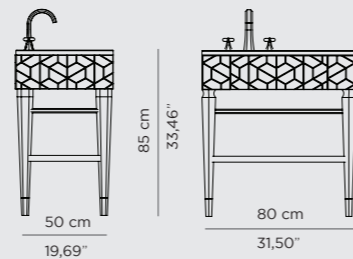

DIMENSIONS
W 180 cm | 70,86" D 60 cm | 23,62" H 84 cm | 33,07"

PRODUCT FEATURES
Structure: Wood; Outside: Black lacquered, High gloss varnish; Base/ Inside: Gold leaf; Sink/Cover: Black lacquered glass; Water drainage: Wall.

DIMENSIONS
W 132 cm | 51,96" D 60 cm | 23,62" H 92 cm | 35,82"

PRODUCT FEATURES
Top: Black Kenya Marble; Sink: Gold Plated Brass, High Gloss Varnish; Structure: High Gloss Black Lacquered; Details: Gold Plated Brass; Base: Brushed Aged Brass; Water drainage: Wall.

DIMENSIONS
W 160 cm | 62,99" D 45 cm | 17,71" H 91 cm | 35,82"

PRODUCT FEATURES
Top and Sinks: Marble Nero Marquina; Structure: Glossy black lacquered; Five Drawers; Water drainage: Wall.

BARAKA WASHBASIN

DIMENSIONS
W 242 cm | 95,27" D 50 cm | 19,68" H 92 cm | 35,82"

PRODUCT FEATURES
Top: Black Kenya Marble; Sink: Gold Plated Brass, High Gloss Varnish; Structure: High Gloss Black Lacquered; Details: Gold Plated Brass; Base: Brushed Aged Brass; Water drainage: Wall.