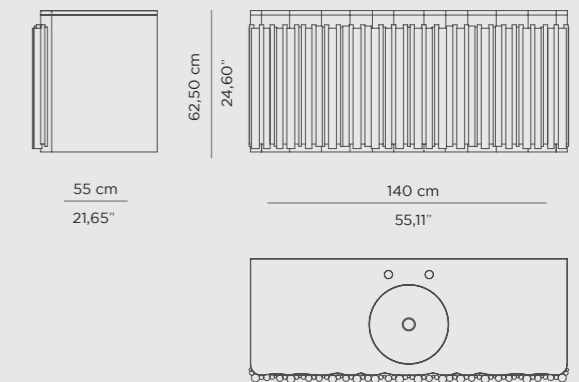

DIMENSIONS
W 90 cm | 35,43" H 53,7 cm | 21,14" D 55 cm | 21,65"

PRODUCT FEATURES
Structure: Walnut root with brass hammered polished details
Inside: Poplar Root Veneer; One drawer with a handmade brass handle.;
Water drainage: Wall.

DIMENSIONS
W 98 cm | 38,58" H 50,5 cm | 19,88" D 54,5 cm | 21,46"

PRODUCT FEATURES
Structure: High Gloss Black Lacquered Wood, with Polished Brass Feet, tempered smoked Glass Shelf; Top: Yellow Triano Marble, Nero Marquina Marble and Anthracite Marble
Two Black Lacquered Drawers; One Smoked Grass Shelf
Water drainage: Wall.

DIMENSIONS
W 110 cm | 43,31" H 55 cm | 21,65" D 40 cm | 15,75"

PRODUCT FEATURES
Structure: high gloss black lacquered wood, Coated with a sheet of stainless steel | Polished brass tears, High gloss varnish
Inside: Poplar Root Veneer
One Drawer and Two Doors
Water drainage: Wall