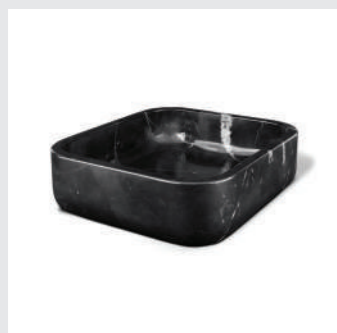

LAGOON VESSEL SINK

Inspired by the beauty of the Seven Cities Lagoon in the Azores and the majestic surrounding landscape, our designers created the Lagoon Vessel Sink. It is made by a single block of Estremoz marble worked by hand by our artisans and is capable of completing perfectly your bathroom project.

DIMENSIONS
L 56 cm | 22,05" W 48 cm | 18,90" H 11 cm | 4,33"

PRODUCT FEATURES
Estremoz marble.