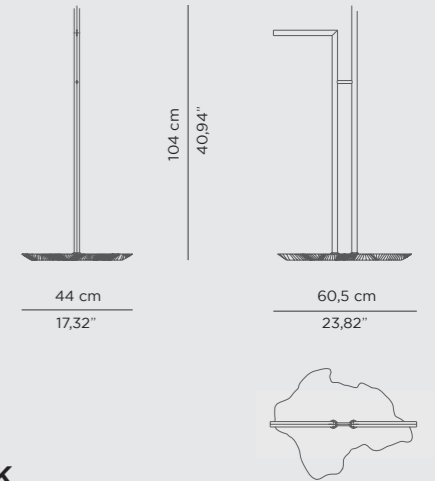

DIMENSIONS
W 51 cm | 20" D 3.5 cm | 1" H 68 cm | 28"

PRODUCT FEATURES
Structure: Brushed Brass, Matt Varnish.

KOI TOWEL RING

Inspired in the Japanese carp, this piece shines for its golden look and contemporaneous design. The Koi Towel Ring follows the Japanese Koi collection inspiration. Made out of three scales, this beautiful item adapts to most luxury bathroom designs.

DIMENSIONS
W 20 cm | 7,87" D 11 cm | 5,5" H 20 cm | 7,87"

PRODUCT FEATURES
Structure: Brushed Brass Matte, Matt Varnish.

DIAMOND TOWEL RACK

Diamond is a three-tier towel rack produced in polished brass and supported by a diamond shaped base built in Nero Marquina marble. This item will certainly enhance your bathroom decor with these sleek and contemporary design ideas produced with attractive high-end finishes, allowing for a perfect item to improve your bathroom decor.

DIMENSIONS
W 54,5 cm | 21,46" D 17 cm | 6,69" H 123 cm | 48,43"

PRODUCT FEATURES
Base: Nero Marquina Marble
Tubes: Polished Brass.

EDEN TOWEL RACK

The mystic behind the name inspires Eden. This towel rack represents a part of the tree of knowledge and the tale of the birth of desire. Fully made of polished casted brass, with a base delicately engraved on the top exposing the heart of a golden tree this towel rack is a perfect golden touch to your bathroom interior.

DIMENSIONS
W 62 cm | 24,41" D 36 cm | 14,17" H 120 cm | 47,24"

PRODUCT FEATURES
Tubes: Polished Brass; High Gloss Varnish;
Base: Black lacquered spheres with high gloss varnish finishing and some gold plated spheres.