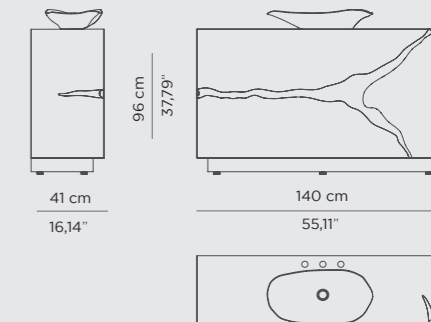

DIMENSIONS
W 125 cm | 49,21" H 85 cm | 33,46" D 51 cm | 20,08"

PRODUCT FEATURES
Structure: Casted aluminum, High gloss black lacquered |; Polished Brass spheres, High gloss varnish; Top: Casted brass, High gloss varnish; Sink: Polished brass, High gloss varnish; Water drainage: Wall.

DIMENSIONS
W 140 cm | 55,11" H 85,50 cm | 33,66" D 55 cm | 21,65"

PRODUCT FEATURES
Top: Carrara Marble; Structure: Walnut Root Veneer, Matte; Brass, Matte; Inside: Ash Wood; Water drainage: Wall.

PETRA WASHBASIN

DIMENSIONS
W 140 cm | 55,12" H 85 cm | 33,46" D 52 cm | 20,47"

PRODUCT FEATURES
Structure: High Gloss Black Lacquered Wood with one drawer
Sink: Hand worked Ibiza Marble; Water drainage: Wall.

SYMPHONY WASHBASIN

DIMENSIONS
W 160 cm | 62,99" H 85 cm | 33,46" D 55 cm | 21,65"

PRODUCT FEATURES
Structure: Wood, High Gloss black lacquered | Gold plated brass tubes, High gloss varnish; Top: Nero Marquina marble
Sink: Polished Brass, High Gloss Varnish; Water drainage: Wall.