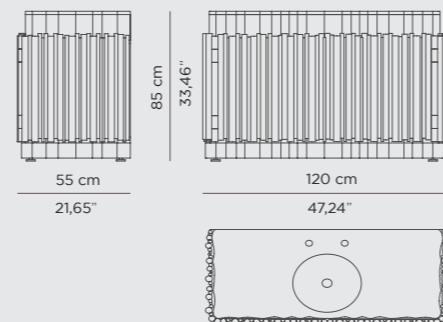

DIMENSIONS
W 125 cm | 49,21" H 85 cm | 33,46" D 51 cm | 20,08"

PRODUCT FEATURES
Structure: Casted aluminum, High gloss black lacquered |; Polished Brass spheres, High gloss varnish; Top: Casted brass, High gloss varnish; Sink: Polished brass, High gloss varnish; Water drainage: Wall.

DIMENSIONS
W 140 cm | 55,12" H 85 cm | 33,46" D 52 cm | 20,47"

PRODUCT FEATURES
Structure: High Gloss Black Lacquered Wood with one drawer
Sink: Hand worked Ibiza Marble; Water drainage: Wall.

SYMPHONY WASHBASIN

DIMENSIONS
W 160 cm | 62,99" H 85 cm | 33,46" D 55 cm | 21,65"

PRODUCT FEATURES
Structure: Wood, High Gloss black lacquered | Gold plated brass tubes, High gloss varnish; Top: Nero Marquina marble
Sink: Polished Brass, High Gloss Varnish; Water drainage: Wall.

DIMENSIONS
W 140 cm | 55,11" D 41 cm | 16,14" H 96 cm | 37,79"

PRODUCT FEATURES
High gloss black lacquered wood, Coated with a sheet of Stainless Steel; Polished brass tears, High gloss varnish; Inside: Poplar Root Veneer; Two Drawers and one Door; Base: Polished brass; Water drainage: Wall
Sink: Polished Brass, High Gloss Varnish; Water drainage: Wall.