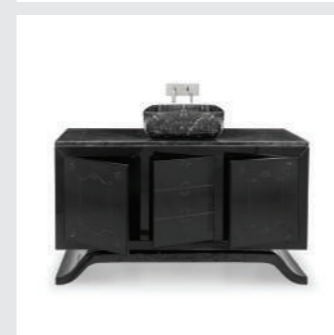

DARIAN WASHBASIN

The Darian Washbasin draws inspiration from Darius, the great Persian king, who ruled the empire at its peak in 5th century BC, having control over regions that nowadays belong to three continents. DARIAN was conceived with precise knowledge of production techniques and materials, each with different specialities, from metal-work to upholstery. It features a cluster of gold plated brass asymmetrical bars enveloping a black leather structure, that results in a blend of artful and stout personality.

DIMENSIONS
W 100 cm | 39,37" H 90 cm | 35,43" D 50 cm | 19,68"

PRODUCT FEATURES
Nero marquina marble, gold plated brass, black leather.