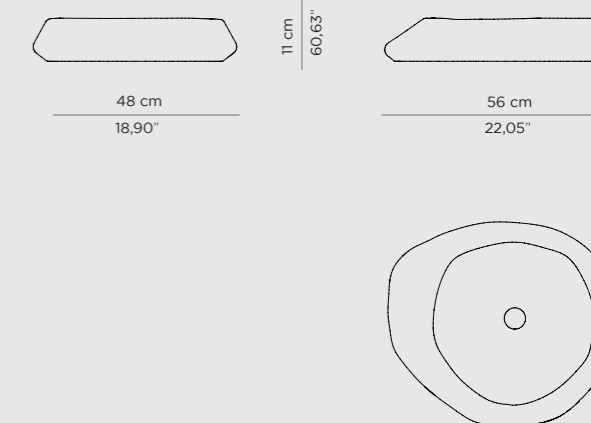

DIMENSIONS
W 55 cm | 21,65" D 45 cm | 17,72" H 16 cm | 6,30"

PRODUCT FEATURES
Ibiza marble.

KOI RECTANGULAR VESSEL SINK

The Koi Rectangular vessel sink is available in Nero Marquina, Carrara and Estremoz marble. These sinks are available with two different depths one (1) with 30cm | 11,81' and other (2) with 40cm | 15,75'. Choose from three different types of marble: Nero Marquina, Carrara and Estremoz and get the luxury touch your project deserves.

DIMENSIONS (BIG/SMALL)
 W 55 cm | 21,65" H 15 cm | 5,91" D 40 cm | 15,75"
 W 55 cm | 21,65" H 15 cm | 5,91" D 30 cm | 11,81"

PRODUCT FEATURES
 Nero Marquina Marble.

LAGOON VESSEL SINK

Inspired by the beauty of the Seven Cities Lagoon in the Azores and the majestic surrounding landscape, our designers created the Lagoon Vessel Sink. It is made by a single block of Estremoz marble worked by hand by our artisans and is capable of completing perfectly your bathroom project.