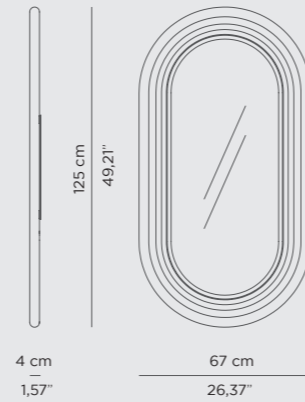

COLOSSEUM SMALL MIRROR

Colosseum is a rounded oblong mirror that was inspired in the most iconic buildings in Ancient Rome, because of its concentric shape and unique features and the grandeur of its nature. It features a wondrous frame produced in polished brass and accentuated by a unique LED strip around its entire body, providing intense glamorous for your bathroom interior design.

DIMENSIONS
W 67 cm | 26,37" D 4 cm | 1,57" H 125 cm | 49,21"

PRODUCT FEATURES
Structure: Polished Brass Tubes, High Gloss Varnish; LED strip around the whole body.