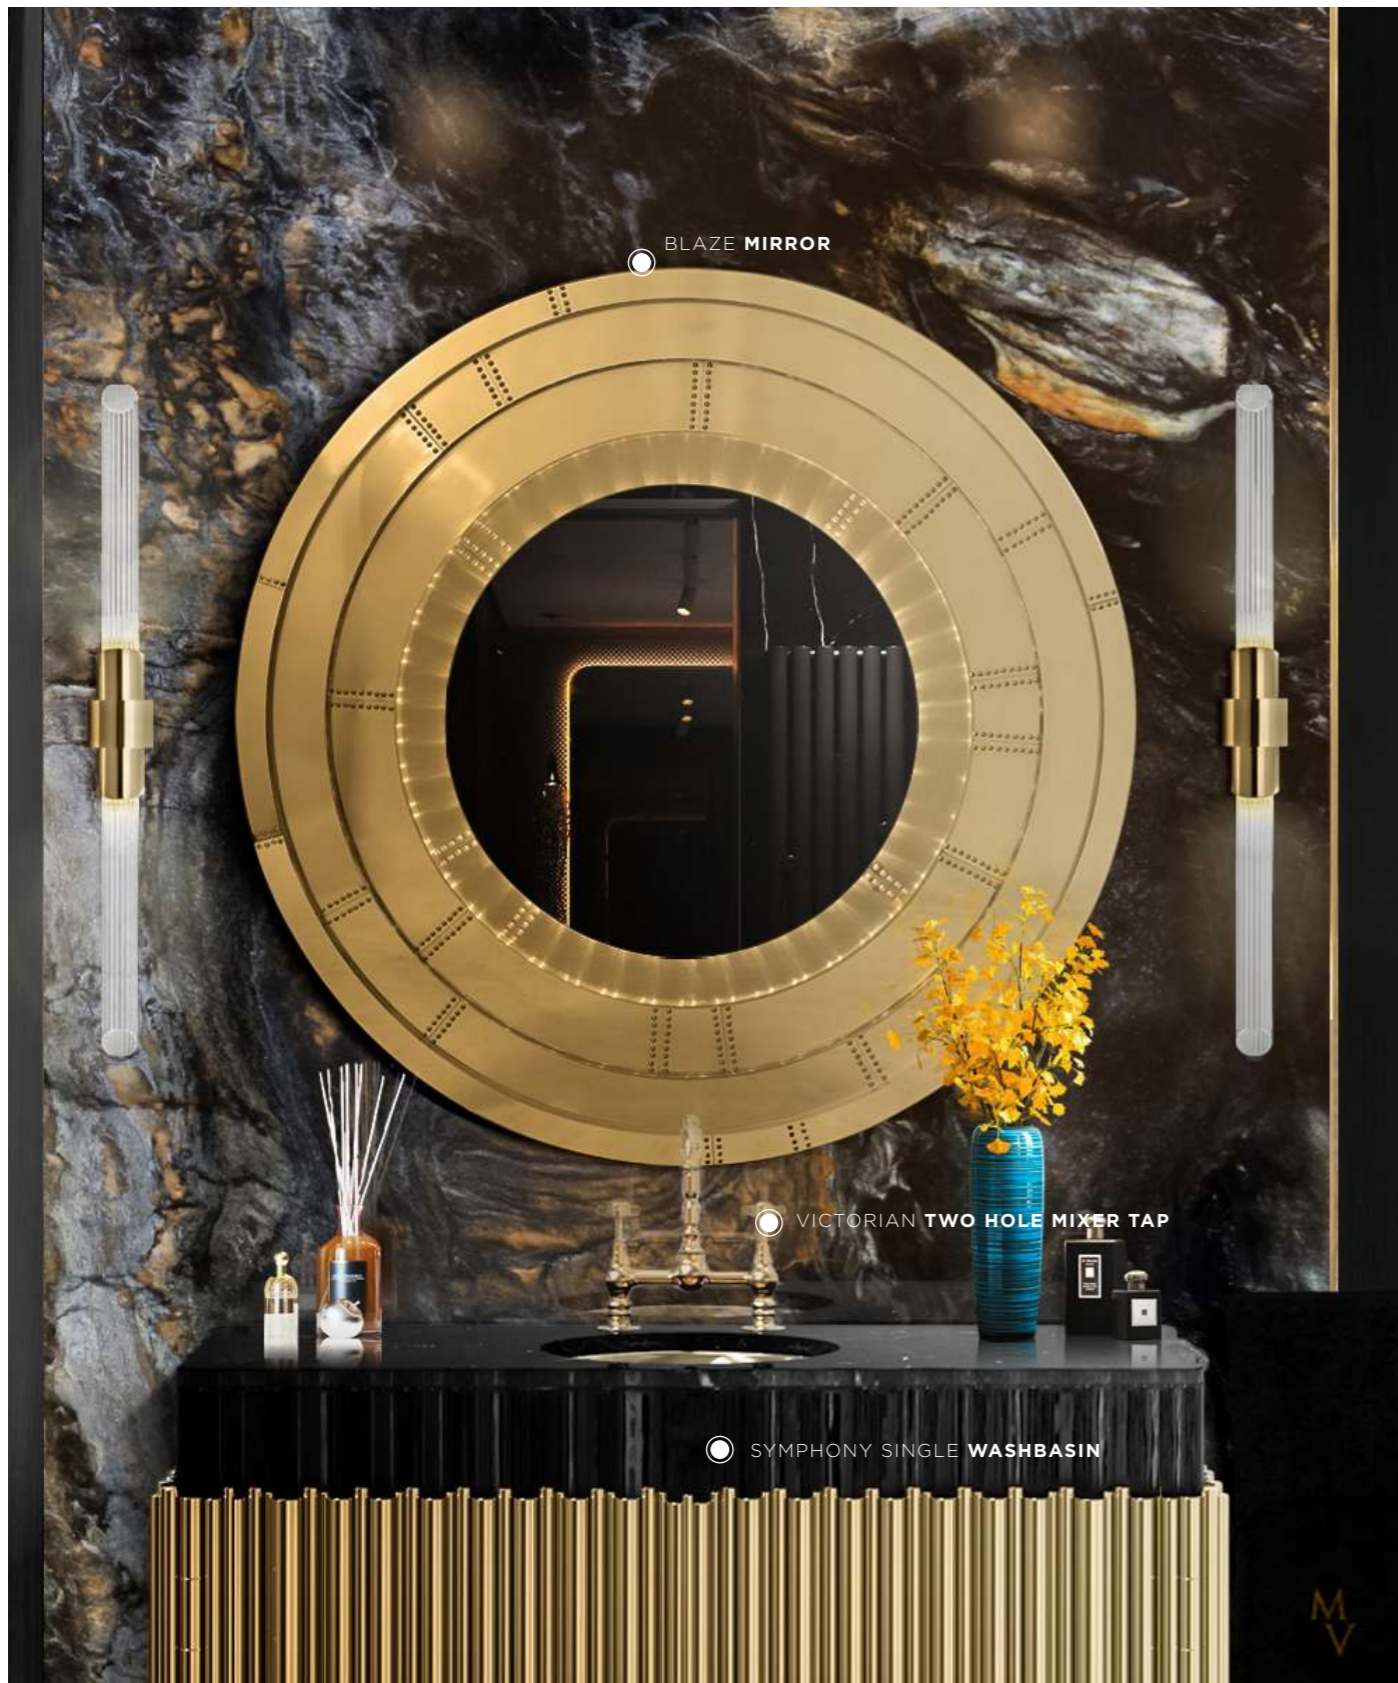

DIMENSIONS
W 170 cm | 66,93" D 55 cm | 22" H 87 cm | 34,25"

PRODUCT FEATURES
Structure: High Gloss Black Lacquered Wood, with Polished Brass Feet, tempered smoked Glass Shelf; Top: Yellow Triano Marble, Nero Marquina Marble and Anthracite Marble; Sink: Polished Brass, High Gloss Varnish; Drawer: Black Lacquered Inside; Water drainage: Wall.

0.2 PRODUCT CATEGORIES
ACCESSORIES

Bold design and a rigorous selection of the best materials are distinctive elements in all Maison Valentina's products. Contemporary or classier, these accessories for bathroom complement a variety of decors. It promotes value, gives meaning, conveys emotions and aims to share with the world the benefit of a piece made with passion.

DIMENSIONS
Diam 110 cm | 43,31" D 7 cm | 2,76"

PRODUCT FEATURES
Mirror with brass details.

SHIELD MIRROR

The shield is a round mirror made entirely from mirrored glass, polished brass, and a Nero Marquina marble bar. Inspired in the most ancient and valuable armor, the Shield of Achilles, we re-designed the Shield Mirror, the meaning of protection and security. Decorative yet practical, you will have a divine item to boost your modern bathroom interior design.