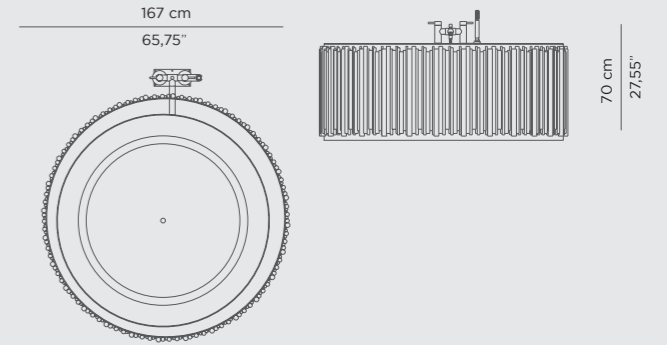

DIMENSIONS
W 180 cm | 70,87" H 60 cm | 23,62" D 75 cm | 29,53"

PRODUCT FEATURES
Structure: Brushed Brass Matte, Matt Varnish; Tub: Casted Iron, Gold painted, High gloss varnish; Water drainage: Floor.

LAPIAZ BATHTUB

DIMENSIONS
W 197 cm | 77,56" H 70 cm | 27,56" D 93 cm | 36,61"

PRODUCT FEATURES
Structure: Black lacquered high gloss fiberglass with a sheet of stainless steel; Tub: High gloss black lacquered casted iron; Tear: Gold painted tears with high gloss varnish; Drainage: Floor.

DIMENSIONS
W 180 cm | 70,87" H 80 cm | 31,5" D 90 cm | 35,43"

PRODUCT FEATURES
Structure: Fiber glass | Black lacquered spheres, High gloss varnish | Gold Painted Spheres, High Gloss Varnish; Tub: Casted iron, Gold painted; Water drainage: Floor.

DIMENSIONS
W 189 cm | 74,41" H 60 cm | 23,62" D 91 cm | 35,83"

PRODUCT FEATURES
Structure: High gloss black lacquered wood; Top: Hand-worked white Ibiza Marble; Tub: White enamel Cast Iron; Water drainage: Floor.