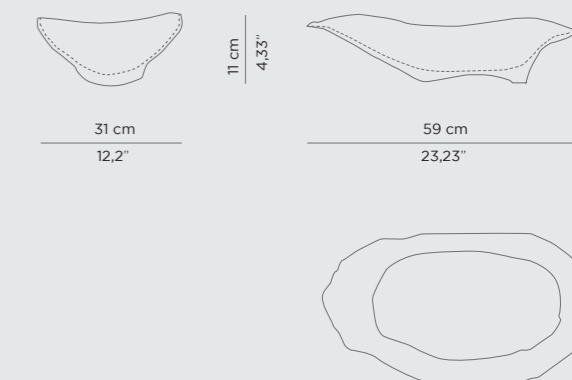

LAPIAZ VESSEL SINK

The Lapiaz vessel sink made of casted brass can be Gold, Nickel and Copper Plated or even lacquered in any colour. This irregular shaped piece will add to your bathroom the modern look you are searching for. You are able to combine it with many coloured bases and taps from any size or shape creating your own unique design.

DIMENSIONS
W 59 cm | 23,23" D 31 cm | 12,2" H 11 cm | 4,33"

PRODUCT FEATURES
Casted Brass.