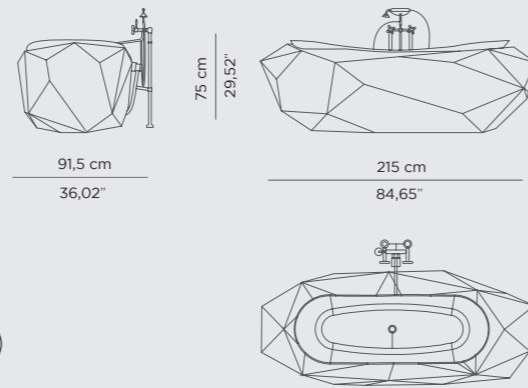

KOI BATHTUB

The Koi bathtub features an aged brushed brass base resembling the scales pattern of the Japanese Koi carp. The contrived patina iron tub has an oval shape and a curved lip, making it the perfect resting spot for your head. The name of this contemporary bathtub and the Japanese word for love are homophones, making the carp a symbol of love and affection.

DIMENSIONS
W 180 cm | 70,87" H 60 cm | 23,62" D 75 cm | 29,53"

PRODUCT FEATURES
Structure: Brushed Brass Matte, Matt Varnish; Tub: Casted Iron, Gold painted, High gloss varnish; Water drainage: Floor.