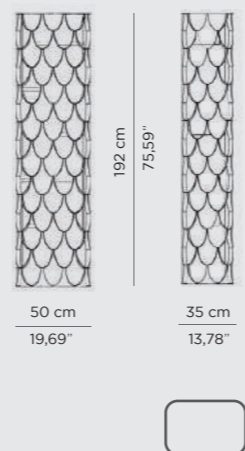

DIMENSIONS
W 32,5 cm | 127,95" H 60 cm | 23,62" D 32,5 cm | 127,95"

PRODUCT FEATURES
Top: Carrara Marble Structure: Polished Brass

CROCHET PERFUME DISPLAY

Crochet Perfume Display features the traditional Portuguese knitting technique with the most modern design. Designed in a tempered smoked glass, this Perfume Display is perfect to exhibit small sculptures, perfumes or other bathroom accessories. This product has three shelves with an open back and the structure is in a white cream lacquered wood with elegant knitting brass details supported by French-style feet.

DIMENSIONS
W 45 cm | 17,72" H 180 cm | 70,87" D 45 cm | 17,72"

PRODUCT FEATURES
Smoked glass and height gloss, lacquered croche cream color, feet and details in brass.

SINUOUS DRESSING TABLE

Sinuous is a dressing table designed with a modern and glamorous touch perfect for your bedroom or master bathroom set. Produced in wood, it is covered in black painted with high gloss varnish and polished brass. It offers a wide storage space, with four drawers on the top and five in the bottom, and a mirror accented by a gold-plated rim.

DIMENSIONS
W 150 cm | 59,06" H 152 cm | 59,84" D 52 cm | 20,47"

PRODUCT FEATURES
Structure: High Gloss Black Lacquered MDF | Lined Polished Brass, High Gloss Varnish | Black Lacquered Glass
Upper Structure: High Gloss Black Lacquered MDF | Lined Polished Brass, High Gloss Varnish | Black Lacquered Glass
Bottom: High Gloss Black Lacquered MDG
Top: Black Lacquered Glass; Mirror: Mirror Rim - Polished Brass Gold Plated Pipe