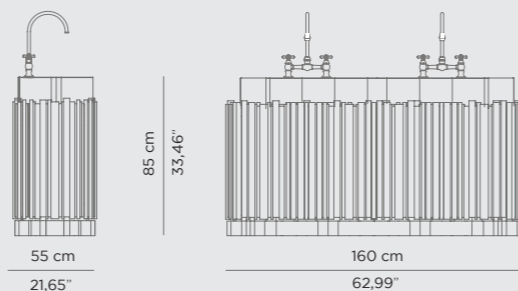

SYMPHONY WASHBASIN

The Symphony Washbasin draws inspiration from church organ tubes, as well as the curves of a violin. Like all of Maison Valentina's designs, the Symphony Washbasin is handmade by experienced artisans, each with different specialties, from metalwork to woodcarving. It features a cluster of polished brass tubes that envelopes an exotic wood structure and its interior contains one large glass shelf and the countertop is all made of Nero Marquina Marble. Apart from this, you still find two magnificent round gold-plated vessel sinks.

DIMENSIONS
W 160 cm | 62,99" H 85 cm | 33,46" D 55 cm | 21,65"

PRODUCT FEATURES
Structure: Wood, High Gloss black lacquered | Gold plated brass tubes, High gloss varnish; Top: Nero Marquina marble
Sink: Polished Brass, High Gloss Varnish; Water drainage: Wall.

LAPIAZ SINGLE WASHBASIN

Lapiaz was Inspired by the typical karst formations produced by the dissolution of limestone rocks, the Lapiaz Single Washbasin is a statement product that will stand out in your bathroom interior design! A polished brass tear enhances its rich aesthetic as well as a set of one door and two drawers finished in poplar root veneer.

DIMENSIONS
W 140 cm | 55,11" D 41 cm | 16,14" H 96 cm | 37,79"

PRODUCT FEATURES
High gloss black lacquered wood, Coated with a sheet of Stainless Steel; Polished brass tears, High gloss varnish; Inside: Poplar Root Veneer; Two Drawers and one Door; Base: Polished brass; Water drainage: Wall
Sink: Polished Brass, High Gloss Varnish; Water drainage: Wall.

SYMPHONY SINGLE WASHBASIN