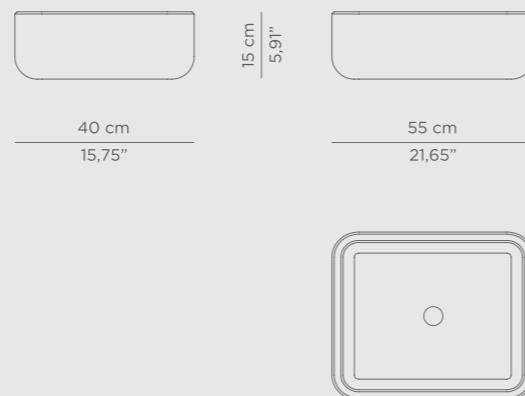

DIMENSIONS
W 61 cm | 24,02" H 14 cm | 5,51" D 50 cm | 19,69"

PRODUCT FEATURES
Gold Plated casted aluminium.

DUORUM VESSEL SINK

The Duorum vessel sink is a unique piece made out of marble. To create it, our designers inspired themselves in the majestic Douro Valley landscape, in Portugal, known for its beauty and fertile fields. Choose from three different types of marble: Nero Marquina, Carrara and Estremoz and get the luxury touch your project deserves.

DIMENSIONS
W 44 cm | 17,32" D 45 cm | 17,72" H 13,5 cm | 5,31"

PRODUCT FEATURES
Estremoz Marble.

EDEN MARBLE VESSEL SINK

The Eden Stone Vessel Sink is inspired by the shape of a tree stump. This beautiful irregular shaped piece is carved from our finest marble selection. When looking for the perfect element to distinguish your bathroom project, the Eden Stone Vessel Sink is a unique masterpiece option. Choose from three different types of marble: Nero Marquina, Carrara and Estremoz and get the luxury touch your project deserves.

DIMENSIONS
W 55 cm | 21,65" D 45 cm | 17,72" H 16 cm | 6,30"

PRODUCT FEATURES
Ibiza marble.

KOI RECTANGULAR VESSEL SINK

The Koi Rectangular vessel sink is available in Nero Marquina, Carrara and Estremoz marble. These sinks are available with two different depths one (1) with 30cm | 11,81' and other (2) with 40cm | 15,75'. Choose from three different types of marble: Nero Marquina, Carrara and Estremoz and get the luxury touch your project deserves.