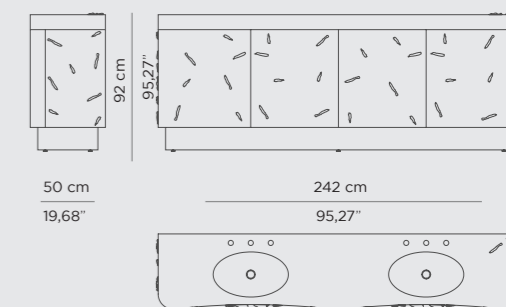

BARAKA WASHBASIN

Baraka is an ancient Sufi word that means 'a blessing - the breath of life, or essence of life' from which the evolutionary process unfolds. Glamorous, beautifully designed and enhanced by never-ending contrasts between ancient and contemporary lines, the Baraka Washbasin in Black Kenya marble is the perfect item to complete your modern luxury bathroom design look.

DIMENSIONS
W 242 cm | 95,27" D 50 cm | 19,68" H 92 cm | 35,82"

PRODUCT FEATURES
Top: Black Kenya Marble; Sink: Gold Plated Brass, High Gloss Varnish; Structure: High Gloss Black Lacquered; Details: Gold Plated Brass; Base: Brushed Aged Brass; Water drainage: Wall.