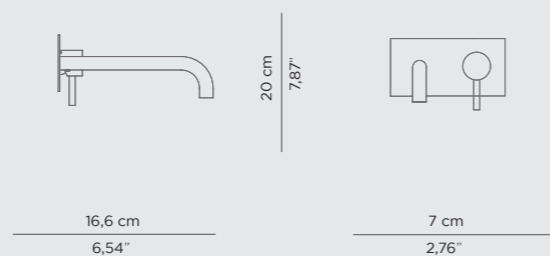

DIMENSIONS
W 11 cm | 4,33" H 110 cm | 43,31" D 25 cm | 25"

PRODUCT FEATURES
Brass - Gold Plated, Nickel Plated, Brushed Brass, Brushed Nickel, Aged Brass, among others.

ATO COLLECTION

WALL TAPS

Contemporary or classic, these taps are the perfect option for your bathroom furniture and will surely add the elegance and glamour it your vanity deserves.

DIMENSIONS
W 20,5 cm | 8,07" H 6 cm | 2,36" D 17 cm | 6,69"

PRODUCT FEATURES
Brass - Gold Plated, Nickel Plated, Brushed Brass, Brushed Nickel, Aged Brass, among others.

FLOW WALL MIXER TAP

Flow Wall Mixer Tap is a beautiful elegant wall mixer tap. This product stands out for its versatile look that bounds easily with any washbasin, freestanding or vessel sink.