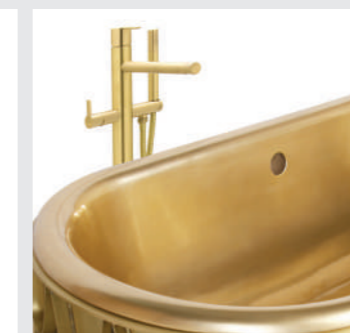

KOI BATHTUB

The Koi bathtub features an aged brushed brass base resembling the scales pattern of the Japanese Koi carp. The contrived patina iron tub has an oval shape and a curved lip, making it the perfect resting spot for your head. The name of this contemporary bathtub and the Japanese word for love are homophones, making the carp a symbol of love and affection.

DIMENSIONS
W 180 cm | 70,87" H 60 cm | 23,62" D 75 cm | 29,53"

PRODUCT FEATURES
Structure: Brushed Brass Matte, Matt Varnish; Tub: Casted Iron, Gold painted, High gloss varnish; Water drainage: Floor.