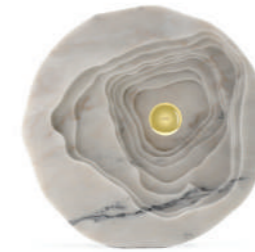

DUORUM VESSEL SINK