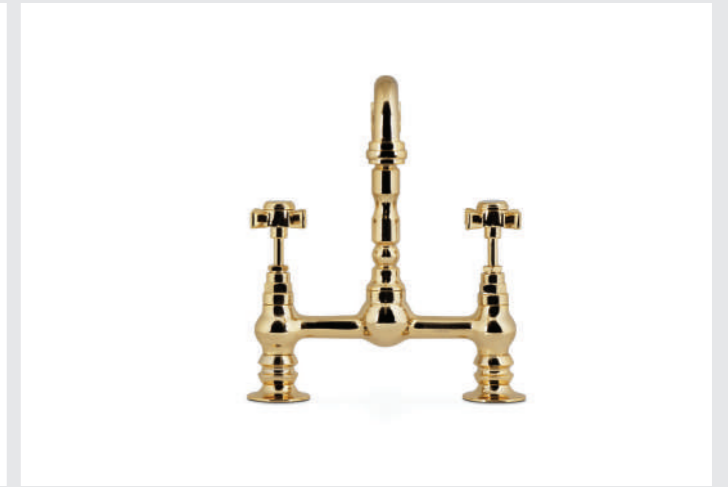

DIMENSIONS
W 20 cm | 7,87" H 7cm | 2,76" D 16,6 cm | 6,54"

PRODUCT FEATURES
Brass - Gold Plated, Nickel Plated, Brushed Brass, Brushed Nickel, Aged Brass, among others.

ATO COLLECTION

BUILT-IN TAPS

Contemporary or classic, these taps are the perfect option for your bathroom furniture and will surely add the elegance and glamour it your vanity deserves.

DIAMOND
THREE HOLE MIXER TAP

ORIGIN
THREE HOLE MIXER TAP

BOURGEOIS
TWO HOLE MIXER TAP

DIAMOND THREE HOLE MIXER TAP

Diamond Three Hole Mixer Tap is a beautiful modern built-in mixer tap. This product stands out for its minimalistic look that bounds easily with any washbasin, freestanding or vessel sink with its Diamond handle shape.

DIMENSIONS
W 30 cm | 11,81" H 26,5 cm | 10,43" D 22 cm | 8,66"

PRODUCT FEATURES
Brass - Gold Plated, Nickel Plated, Brushed Brass, Brushed Nickel, Aged Brass, among others.

BOURGEOIS TWO HOLE MIXER TAP

Bourgeois Two Hole Mixer Tap is a beautiful classic faucet. This product is an all-time feature that won't lose its charm or luxury with time. Ideal for built-in washbasins or freestandings.

DIMENSIONS
W 196 cm | 74,80" D 91 cm | 35,82" H 65 cm | 25,59"

PRODUCT FEATURES
Brass - Gold Plated, Nickel Plated, Brushed Brass, Brushed Nickel, Aged Brass, among others.

ORIGIN THREE HOLE MIXER TAP

Origin Three Hole Mixer Tap is a beautiful modern built-in mixer tap. This product stands out for its contemporary look that bounds easily with any washbasin, freestanding or vessel sink with its elegant shape.