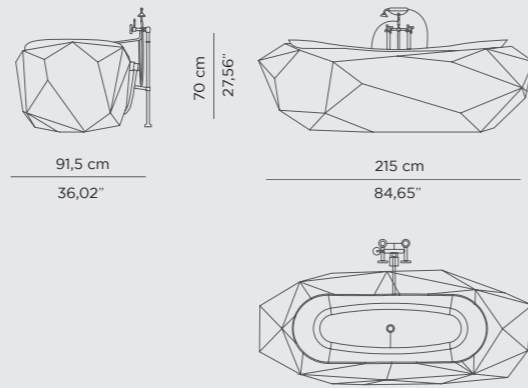

DIMENSIONS
W 215 cm | 84,65" H 70 cm | 27,56" D 91,5 cm | 36,02"

PRODUCT FEATURES
Structure: Fiber glass, High gloss black lacquered; Tub: Fiber Glass, High gloss black lacquered | Stripe: Fiber Glass, High Gloss Gold lacquered
Drainage: Floor.

DIMENSIONS
W 180 cm | 70,87" H 60 cm | 23,62" D 75 cm | 29,53"

PRODUCT FEATURES
Structure: Brushed Brass Matte, Matt Varnish; Tub: Casted Iron, Gold painted, High gloss varnish; Water drainage: Floor.

LAPIAZ BATHTUB