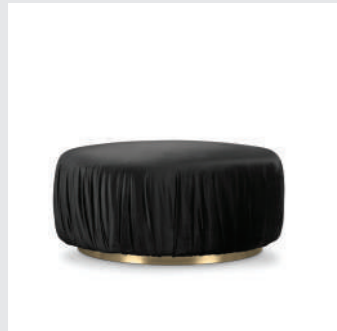

ELLA PUFF

As Ella is inspired by ancient Greece, it is not a coincidence that this puff gets you into a relaxing and elegant environment. Its softness and touch combined with its black luxurious color make the Ella Puff a one of a kind piece. Ella Puff features a soft velvet couch with an elegant polished brass contour, perfect to combine with any design type of project.

DIMENSIONS
W 120 cm | 47" D 120 cm | 47" H 45 cm | 17"

PRODUCT FEATURES
Bottom Ring in Polished brass
MV Velvet Fabric: MOSS XVI 24

STILETTO STOOL

Stiletto is a button-tufted bench upholstered in velvet. It features polished brass stiletto legs that are inspired by high heels, providing a sharp and sleek look to your bathroom. It has a rectangular cushioned pad accented by little sloping arms. Feminine and seductive due to its delicate lines, it is a desirable piece for any modern luxury bathroom.

DIMENSIONS
W 60 cm | 23,62" H 48 cm | 18,9 D 44 cm | 17,32"

PRODUCT FEATURES
Structure: Polished Brass
MV Velvet Fabric: MOSS I 34

STILETTO BENCH

Stiletto is a button-tufted bench upholstered in velvet. It features brass stiletto legs that are inspired by high heels, providing a sharp and sleek look to your bathroom. It has a rectangular cushioned pad accented by little sloping arms. Feminine and seductive due to its delicate lines, it is a desirable piece for any modern luxury bathroom.

DIMENSIONS
W 120 cm | 47,24" H 48 cm | 18,9" D 44 cm | 17,32"

PRODUCT FEATURES
Structure: Polished Brass
MV Velvet Fabric: MOSS I 34