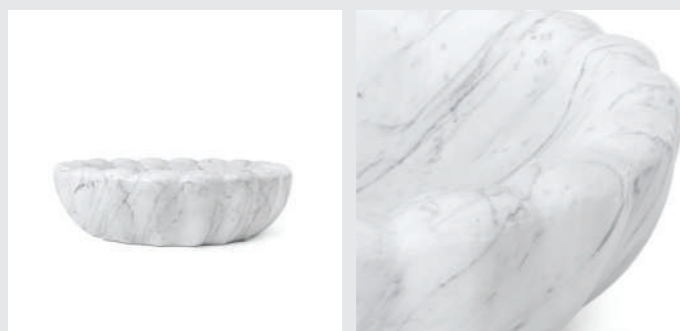

DIMENSIONS
W 49 cm | 19,29" H 14 cm | 5,51" D 33 cm | 12,99"

PRODUCT FEATURES
Carrara marble. Other options under quote: Nero Marquina Marble and Portoro Gold Marble.

LOTUS VESSEL SINK

The Lotus vessel sink is made to reinvent the idea of this kind of product. Anybody who has ever observed a lotus flower emerging from a murky pond cannot fail to see the beauty of this exquisite vessel sink. Meaning purity and beauty this Lotus Vessel Sink will turn any vanity into an elegant design work. Choose from three different types of marble: Nero Marquina, Carrara and Estremoz getting the luxury touch your project deserves.

DIMENSIONS
W 45 cm | 17,72" D 45 cm | 17,72" H 12,5 cm | 4,92"

PRODUCT FEATURES
Carrara marble.

SYMPHONY VESSEL SINK

The cogwheel-shaped design of this vessel sink stands out for its contemporary design. Available in three different marbles you are able to take your creations to a completely new level combining it with endless colours, while adding a touch of elegance and mistery to any bathroom.