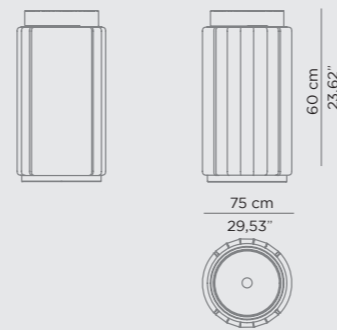

DARIAN FREESTANDING

The Darian Freestanding draws inspiration from Darius, the great Persian king, who ruled the empire at its peak in 5th century BC, having control over regions that nowadays belong to three continents. DARIAN was conceived with precise knowledge of production techniques and materials, each with different specialities, from metal-work to upholstery. It features a cluster of gold plated brass asymmetrical bars enveloping a black leather structure, that results in a blend of artful and stout personality.

DIMENSIONS
H 86 cm | 33,86" Diam 45 cm | 17,72"

PRODUCT FEATURES
Nero marquina marble, polished brass, black synthetic leather.