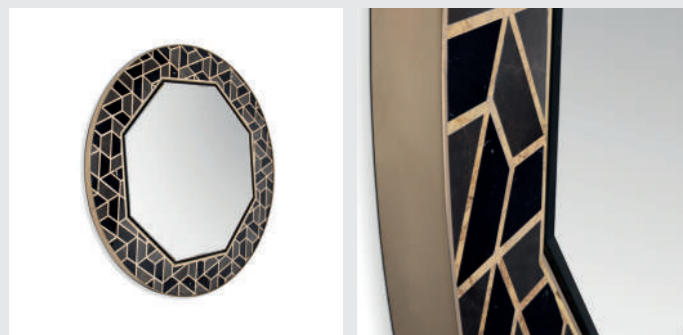

TORTOISE MIRROR

This unique mirror is inspired by the Tortoises' hard outer shell. It's made of high gloss black lacquered wood that contrasts with hexagonal Anthracite, Nero Marquina, and Yellow Triano marble details. This glamorous pattern makes this piece easy to combine in different luxurious environments, awarding your luxurious master bathroom design a unique shine.

DIMENSIONS
W 120 cm | 47,2" D 5,3 cm | 2,09" H 120 cm | 47,2"

PRODUCT FEATURES
Structure: High Gloss Black Lacquered Wood, Yellow Triano Marble, Nero Marquina Marble and Anthracite Marble;
Mirror: Flat Mirror.