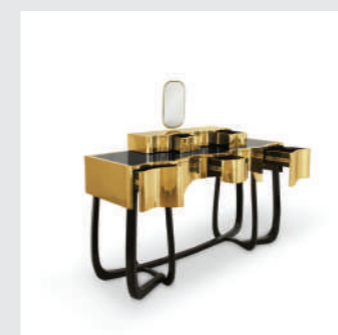

CROCHET PERFUME DISPLAY

Crochet Perfume Display features the traditional Portuguese knitting technique with the most modern design. Designed in a tempered smoked glass, this Perfume Display is perfect to exhibit small sculptures, perfumes or other bathroom accessories. This product has three shelves with an open back and the structure is in a white cream lacquered wood with elegant knitting brass details supported by French-style feet.

DIMENSIONS
W 45 cm | 17,72" H 180 cm | 70,87" D 45 cm | 17,72"

PRODUCT FEATURES
Smoked glass and height gloss, lacquered croche cream color, feet and details in brass.

SINUOUS DRESSING TABLE

Sinuous is a dressing table designed with a modern and glamorous touch perfect for your bedroom or master bathroom set. Produced in wood, it is covered in black painted with high gloss varnish and polished brass. It offers a wide storage space, with four drawers on the top and five in the bottom, and a mirror accented by a gold-plated rim.

DIMENSIONS
W 150 cm | 59,06" H 152 cm | 59,84" D 52 cm | 20,47"

PRODUCT FEATURES
Structure: High Gloss Black Lacquered MDF | Lined Polished Brass, High Gloss Varnish | Black Lacquered Glass
Upper Structure: High Gloss Black Lacquered MDF | Lined Polished Brass, High Gloss Varnish | Black Lacquered Glass
Bottom: High Gloss Black Lacquered MDG
Top: Black Lacquered Glass; Mirror: Mirror Rim - Polished Brass Gold Plated Pipe

KOI TALL STORAGE

Koi Tall Storage is another product of our amazing Koi family. Finished with aged brass and walnut root inside and out, this product is perfect to display your finest accessories. Discreet yet exquisite, this tall storage provides you convenient storage space with its glass shelves and LED lighting once opening it!

DIMENSIONS
W 50 cm | 19,69" H 192 cm | 75,59" D 35 cm | 13,78"