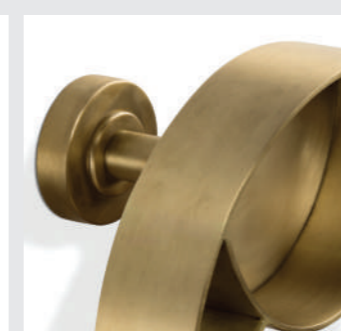

DIMENSIONS
W 51 cm | 20" D 3.5 cm | 1" H 68 cm | 28"

PRODUCT FEATURES
Structure: Brushed Brass, Matt Varnish.

KOI TOWEL RING

Inspired in the Japanese carp, this piece shines for its golden look and contemporaneous design. The Koi Towel Ring follows the Japanese Koi collection inspiration. Made out of three scales, this beautiful item adapts to most luxury bathroom designs.

DIMENSIONS
W 20 cm | 7,87" D 11 cm | 5,5" H 20 cm | 7,87"

PRODUCT FEATURES
Structure: Brushed Brass Matte, Matt Varnish.

DIAMOND TOWEL RACK

Diamond is a three-tier towel rack produced in polished brass and supported by a diamond shaped base built in Nero Marquina marble. This item will certainly enhance your bathroom decor with these sleek and contemporary design ideas produced with attractive high-end finishes, allowing for a perfect item to improve your bathroom decor.