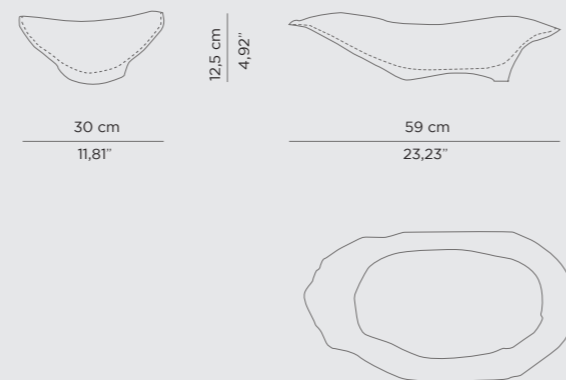

DIMENSIONS
 H 15 cm | 5,91" Diam 5,91 cm | 17,52"

PRODUCT FEATURES
 Nero Marquina Marble.

LAPIAZ VESSEL SINK

The Lapiaz vessel sink made of casted brass can be Gold, Nickel and Copper Plated or even lacquered in any colour. This irregular shaped piece will add to your bathroom the modern look you are searching for. You are able to combine it with many coloured bases and taps from any size or shape creating your own unique design.

DIMENSIONS
 W 59 cm | 23,23" D 31 cm | 12,2" H 11 cm | 4,33"

PRODUCT FEATURES
 Casted Brass.

LAPIAZ MARBLE VESSEL SINK

The Lapiaz Marble vessel sink features soft, delicate and unpredictable veins, which gives this collection elegance and glamour, as well as the ability to adapt to both classic and modern environments. This irregular shaped piece will add to your bathroom the modern look you are searching for. You are able to combine it with many coloured bases and taps from any size or shape creating your own unique design.