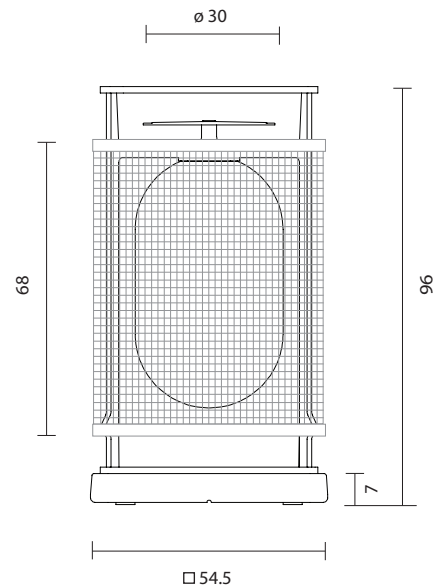

Type: Floor lamp

Environment: Outdoor

Structure: Aluminium and steel mesh

Diffuser: Fiberglass

Voltage: 230 V

Supply: Electrical cord with plug

Cable length: 200 cm

Light source: Module LED $\varnothing 70$ 16.6W 2700K 1350Lm

DENGLONG P GR OUT

504000640974 anthracite, grey base
504000640975 anthracite, black base

 48 kg
52 kg

CE  IP-65