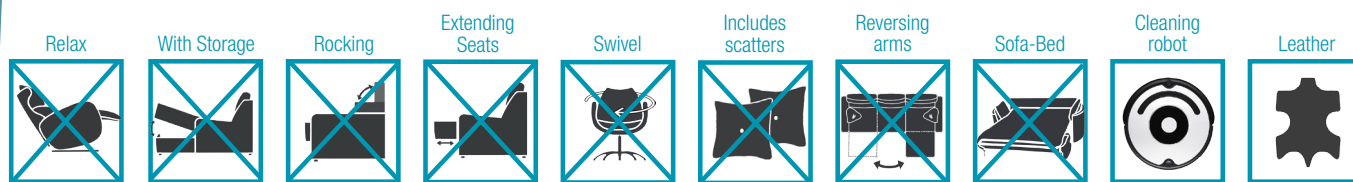

Comments: _____ * Would you like to know more?
 Check the FAQs section in our website

Cushions Measures

Measures

Scheme

Width 46 cm
 Height 75-100 cm
 Depth 56 cm
 Seat Height 75/65/45 cm
 Arm Height - cm
 Back Height 75 cm
 Depth when open - cm
 Net Weight - kg
 Gross Weight - kg
 Volume m3 - m3

DENZEL

Packaging

Shrink wrapping plastic packaging with protective corner brackets

Options

Types of Standard Foam

Hardness: Soft: Grey colour 35Kg	Hardness: Medium: White colour 35Kg	Hardness: Hard: Green colour 30Kg
--	---	---