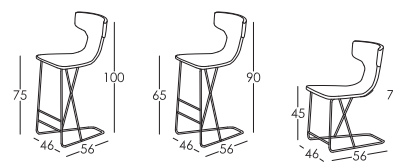

Model DENZEL

Guarantee

Frame and Seat Livetime
Suspension warranty

Rest of Pieces 2 years*

*6-month guaranty extension by activating it on the web

Technical Information

Frame _____ Frame of pine wood and MDF
 Seat Suspension _____ N.E.A. 10 Years Guarantee
 Back Suspension _____
 Seat Foam _____ Polyurethane 40kg + fibre
 Seat Firmness _____ **Hard Foam (white)**
 Back Cushions _____ Polyurethane 40kg + fibre
 Loose Cushions _____ Fibre fibersilk 100%
 Legs Options _____ Metal
 Colours _____ Anthracite grey, Natural matt, Black

Comments: _____ * Would you like to know more?
 Check the FAQs section in our website

Cushions Measures

Measures

Scheme

Width 46 cm
 Height 75-100 cm
 Depth 56 cm
 Seat Height 75/65/45 cm
 Arm Height - cm
 Back Height 75 cm
 Depth when open - cm
 Net Weight - kg
 Gross Weight - kg
 Volume m3 - m3