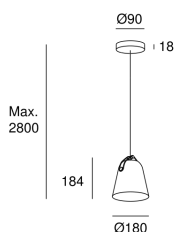

Napa Small

Nahrang Design

00-7992-DN-DN

Pendant Napa Small E27 23W Matte gold

TECHNICAL FEATURES

IP20

Power (W) : Max. power 23W

Total power consumption of light (W) : 23W

Structure material : Steel

Structure finish : Matte gold

Recommended light bulb : E27

Smart Compatible

- 71-8219-00-00: Light For Life
- 71-A697-00-00: Casambi

Voltage / frequency : 100-240V/50-60Hz

Max. temperature : 25°C

Net weight (kg): 0.85

Packaged weight (kg): 1.3

Packaging: -mm x -mm x -mm