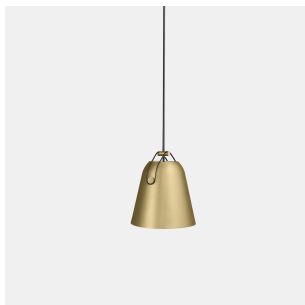

Napa Small

Nahrang Design

00-7992-DN-DN

Pendant Napa Small E27 23W Matte gold

TECHNICAL FEATURES

IP20

Power (W) : Max. power 23W

Total power consumption of light (W) : 23W

Structure material : Steel

Structure finish : Matte gold

Recommended light bulb : E27

Smart Compatible

- 71-8219-00-00: Light For Life
- 71-A697-00-00: Casambi

Voltage / frequency : 100-240V/50-60Hz

Max. temperature : 25°C