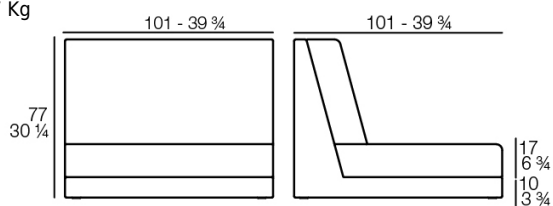

The PIXEL sofa is composed of three independent modules that allow you to create countless shapes; from linear sofas or chaise longues, to corners or even a bed.

PIXEL's main characteristic is its low seating height, designed for a more intimate use that ties the piece in with chill-out zones. Manufactured by rotational moulding, its versatility is enhanced through the upholstery, available in a variety of fabrics and finishes that can be combined with one another; alluding once again to its name and mirroring those coloured dots that serve as the origin of an image and the shape through different combinations in 3D.

SECTIONS

33.87 Kg

PIXEL Sofá Módulo Central Alto
PIXEL Sectional Sofa Central High

29.19 Kg

PIXEL Sofá Módulo Central
PIXEL Sectional Sofa Central

36.7 Kg

PIXEL Sofá Módulo Derecho
PIXEL Sectional Sofa Right