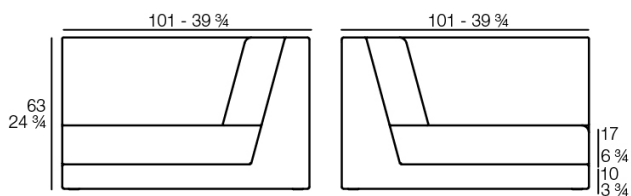

The PIXEL sofa is composed of three independent modules that allow you to create countless shapes; from linear sofas or chaise longues, to corners or even a bed.

PIXEL's main characteristic is its low seating height, designed for a more intimate use that ties the piece in with chill-out zones. Manufactured by rotational moulding, its versatility is enhanced through the upholstery, available in a variety of fabrics and finishes that can be combined with one another; alluding once again to its name and mirroring those coloured dots that serve as the origin of an image and the shape through different combinations in 3D.

SECTIONS

33.87 Kg

PIXEL Sofá Módulo Central Alto
PIXEL Sectional Sofa Central High

29.19 Kg

PIXEL Sofá Módulo Central
PIXEL Sectional Sofa Central

36.7 Kg

PIXEL Sofá Módulo Derecho
PIXEL Sectional Sofa Right

23.06 Kg

PIXEL Sofá Módulo Puff
PIXEL Sectional Sofa Puff

36.69 Kg

PIXEL Sofá Módulo Izquierdo
PIXEL Sectional Sofa Left

10 3/4 |  Pata Opcional
4 1/2 |  Optional Leg

36.69 Kg

PIXEL Sofá Módulo Esquina
PIXEL Sectional Sofa Corner