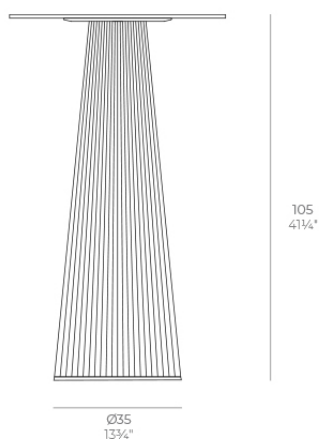

Gatsby base ø35x105cm s30

by Ramón Esteve

The Gatsby collection, designed by Ramón Esteve, evokes the elegance and glamour of Art Deco, reminding us of the Roaring Twenties. Inspired by the bonanza, parties and excesses of that era, Gatsby combines intricate design with extraordinary simplicity, reflecting the American dream.

Info

Description

Weight: 6 Kg

GATSBY Mesa Base Redonda Ø35x105cm S30
GATSBY Round Base Table Ø35x105cm S30
ref.54460

TABLE TOP - SOBRE

- Ø50 cm
Ø19 3/4"
- Ø59 cm
Ø23 1/4"
- Ø69 cm
Ø27 1/4"

Finishes

finishes