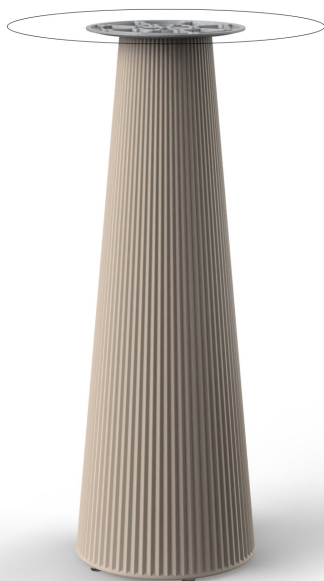

Gatsby base ø35x105cm s30

by Ramón Esteve

The Gatsby collection, designed by Ramón Esteve, evokes the elegance and glamour of Art Deco, reminding us of the Roaring Twenties. Inspired by the bonanza, parties and excesses of that era, Gatsby combines intricate design with extraordinary simplicity, reflecting the American dream.

Info

Description

Weight: 6 Kg

GATSBY Mesa Base Redonda Ø35x105cm S30
GATSBY Round Base Table Ø35x105cm S30
ref.54460

TABLE TOP - SOBRE

- Ø50 cm
Ø19 3/4"
- Ø59 cm
Ø23 1/4"
- Ø69 cm
Ø27 1/4"

Finishes

finishes

BASIC

Ref. 54460

white 2001

ecru 2003

tortora 2004

cream 2017

camel 2020

clay 2022

garnet 2015

brown 2008

green 2016

blue 2018

gray 2005

anthracite 2006

black 2002

ice 2101