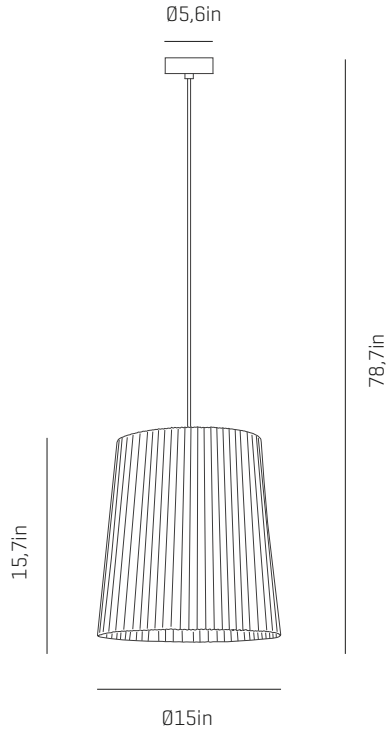

a

emotional light

virginia collection

USA & Canada
ref. VG04A-LD

MATERIALS & COMPONENTS

LAMPSHADE

Painted stainless steel | One color to choose

Stainless steel

CANOPY AND CABLE

Steel gloss nickel-plated
Transparent or black cable
Standard: 78,7in
Length customizable

LIGHT SOURCE BUILT IN

100-277V - 60Hz

17W 2700K 1645lm built-in
upon request 3000K 1776lm

Dimming system: PHASE CONTROL & 0-10V
upon request (only 120Vac TRIAC Dimmers)

OTHER DATA

NET WEIGHT

8,4lb

PACKAGING

17,3x 17,3x 19,7in
9,9lb

ELECTRICAL FEATURES

CERTIFICATIONS