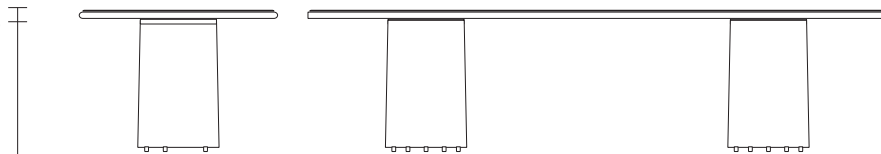

Giro

Dining table 290x108,
by Vincent Van Duysen

kettal

Dining table 290x108

Designer
Vincent Van Duysen

Collection
Giro

Reference
KS7401600

1/2

cm/inch

74/29,1
70/27,5

290/114,1

Giro is a collection which can blend into interiors and exteriors due to its tactility and pure lines. In Giro, we have some variety of shapes, textures and materials (see the difference between the seating items and the coffee and side tables). And still all the items merge harmoniously together to create a warm, tactile and pleasant atmosphere.

108/42,5

35/17,7

cm/inch

35/17,7

kettal

Dining table 290x108

Designer
Vincent Van Duysen

Collection
Giro