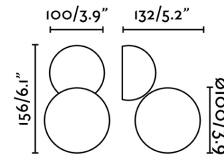

### Specifications

**Bulb:** COB WITHOUT DIFFUSOR LED 3.2W  
3000K 360lm

**Bulb included:** Yes

**Transformer:** Driver

**Transformer included:** Yes

**Voltage:** 100-240V

**IP:** 20

**Class:** I

**Material:** Steel with an glass diffuser

**Designer:** NAHTRANG

**Length:** 132 mm

**Net Width:** 100 mm

**Height:** 156 mm

**Volume:** 0.00834 m3

8421776183322