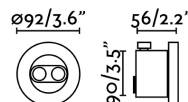

### Specifications

**Bulb:** OSRAM SSL 4W 3000K 13° 430Lm

**Bulb included:** Yes

**Transformer:** Driver

**Transformer included:** No

**Voltage:** 24Vdc

**IP:** 67

**Class:** III

**Material:** Aluminium and opal glass diffuser

**Designer:**

**Height:** 56 mm

**Diameter:** 92 Ø

**Volume:** 0.00222 m3

8421776180703