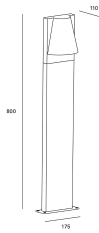

Kala 800mm

Francesc Vilaró

PX-0103-ANT

Bollard IP44 Kala 800mm GU10 7W Urban grey

TECHNICAL FEATURES

IP44

Power (W) : Max. power 7W

Total power consumption of light (W) : 7W

Structure material : Aluminium

Structure finish : Urban grey

Diffuser material : Glass

Diffuser finish : Semitransparent

Max. size of light bulb : 55/ø50 mm

Recommended light bulb : GU10

Voltage / frequency : 100-240V/50-60Hz

LOGISTICS

Net weight (kg): 2.03

Packaged weight (kg): 2.33

Packaging: 840mm x 130mm x 185mm

4 Un