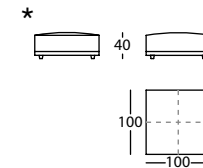

256.151.LL

HAPPEN PUF 100X100
HAPPEN POUF 100X100
HAPPEN POUF 100X100

0,46 m³ / 1 Pack. / 23,0 kg