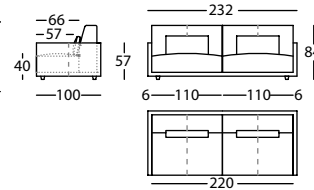

256.11.ZJ.2

HAPPEN SOFA 232 BRAZO ESTRECHO ALTO 84
HAPPEN SOFA 232 NARROW ARM HEIGHT 84
HAPPEN CANAPE 232 BRAS ETROIT HAUT 84

1,71 m³ / 1 Pack. / 67,0 kg