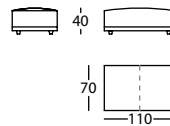

256.151.MH

HAPPEN PUF 110X70
HAPPEN POUF 110X70
HAPPEN POUF 110X70

0,35 m³ / 1 Pack. / 20,0 kg