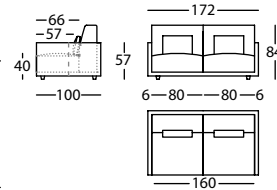

256.11.TJ.2

HAPPEN SOFA 172 BRAZO ESTRECHO ALTO 84
HAPPEN SOFA 172 NARROW ARM HEIGHT 84
HAPPEN CANAPE 172 BRAS ETROIT HAUT 84

1,27 m³ / 1 Pack. / 52,0 kg