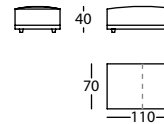

256.151.MH

HAPPEN PUF 110X70
HAPPEN POUF 110X70
HAPPEN POUF 110X70

0,35 m³ / 1 Pack. / 20,0 kg