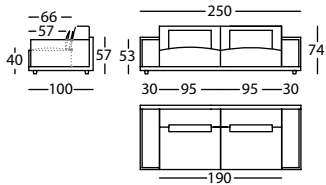

256.11.Z2H.A71

H SOFA 250 BRAZO ANCHO ALTO 74 SIMETRICO
H SOFA 250 WIDE ARM H 74 SYMMETRIC
H CANAPE 250 BRAS LARGE HAUT 74 SYMÉTRIQUE

1,84 m³ / 1 Pack. / 68,0 kg