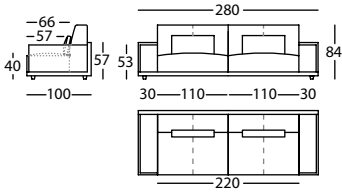

256.11.Z5J.1

HAPPEN SOFA 280 BRAZO ANCHO ALTO 84
HAPPEN SOFA 280 WIDE ARM HEIGHT 84
HAPPEN CANAPE 280 BRAS LARGE HAUT 84

2,06 m³ / 1 Pack. / 71,0 kg