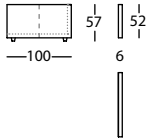

256.132.D

HAPPEN BRAZO ESTRECHO DCHO
HAPPEN NARROW RIGHT ARM
HAPPEN BRAS ETROIT DROIT

0,06 m³ / 1 Pack. / 6,0 kg