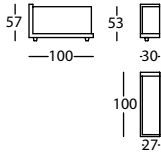

256.131.I

HAPPEN BRAZO ANCHO IZDO
HAPPEN WIDE LEFT ARM
HAPPEN BRAS LARGE GAUCHE

0,23 m³ / 1 Pack. / 8,0 kg