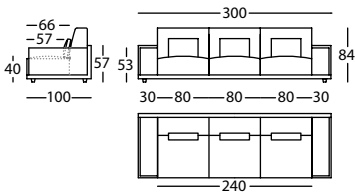

256.11.Z7J.1

HAPPEN SOFA 300 BRAZO ANCHO ALTO 84
HAPPEN SOFA 300 WIDE ARM HEIGHT 84
HAPPEN CANAPE 300 BRAS LARGE HAUT 84

2,20 m³ / 1 Pack. / 84,0 kg