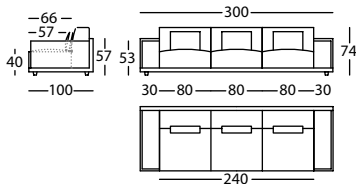

256.11.Z7H.1

HAPPEN SOFA 300 BRAZO ANCHO ALTO 74
HAPPEN SOFA 300 WIDE ARM HEIGHT 74
HAPPEN CANAPE 300 BRAS LARGE HAUT 74

2,20 m³ / 1 Pack. / 84,0 kg