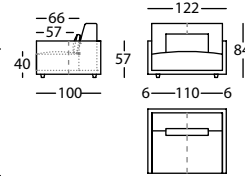

256.11.NJ.2

HAPPEN SILLON 122 BR ESTRECHO ALTO 84
HAPPEN ARMCHAIR 122 NARROW ARM HEIGHT 84
HAPPEN FAUTEUIL 122 BRAS ETROIT HAUT 84

0,91 m³ / 1 Pack. / 38,0 kg