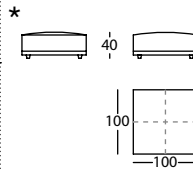

256.151.LL

HAPPEN PUF 100X100
HAPPEN POUF 100X100
HAPPEN POUF 100X100

0,46 m³ / 1 Pack. / 23,0 kg