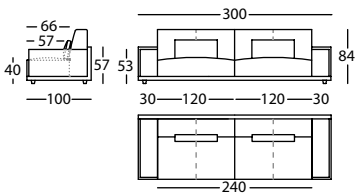

256.11.Z7J.A71

H SOFA 300 BR ANCHO ALTO 84 2 ALMOHADAS
H SOFA 300 WIDE ARM HEIGHT 84 2 CUSHIONS
H CANAPE 300 BRAS LARGE HAUT 84 2 COUSSINS

2,20 m³ / 1 Pack. / 84,0 kg