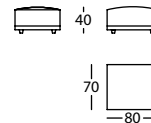

256.151.JH

HAPPEN PUF 80X70
HAPPEN POUF 80X70
HAPPEN POUF 80X70

0,26 m³ / 1 Pack. / 16,0 kg