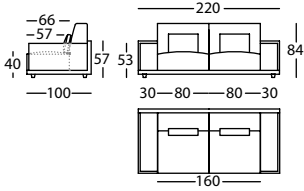

256.11.YJ.1

HAPPEN SOFA 220 BRAZO ANCHO ALTO 84
HAPPEN SOFA 220 WIDE ARM HEIGHT 84
HAPPEN CANAPE 220 BRAS LARGE HAUT 84

1,64 m³ / 1 Pack. / 56,0 kg