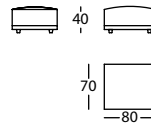

256.151.JH

HAPPEN PUF 80X70
HAPPEN POUF 80X70
HAPPEN POUF 80X70

0,26 m³ / 1 Pack. / 16,0 kg