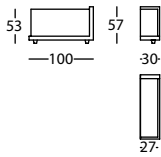

HAPPEN by Rafa García, 2010

Respaldo bajo / Low back / Dossier bas

256.131.D

HAPPEN BRAZO ANCHO DCHO
HAPPEN WIDE RIGHT ARM
HAPPEN BRAS LARGE DROIT

0,23 m³ / 1 Pack. / 8,0 kg