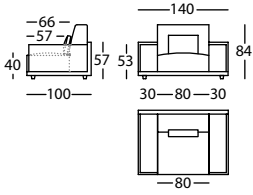

HAPPEN by Rafa García, 2010

Respaldo alto / High back / Dossier haut

256.11.QJ.1

HAPPEN SILLON 140 BRAZO ANCHO ALTO 84
HAPPEN ARMCHAIR 140 WIDE ARM HEIGHT 84
HAPPEN FAUTEUIL 140 BRAS LARGE HAUT 84

1,04 m³ / 1 Pack. / 36,0 kg