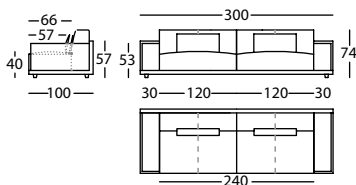

256.11.Z7H.A71

H SOFA 300 BRAZO ANCHO ALTO 74 2 ALMOHADAS
H SOFA 300 WIDE ARM HEIGHT 74 2 CUSHIONS
H CANAPE 300 BRAS LARGE HAUT 74 2 COUSSINS

2,20 m³ / 1 Pack. / 84,0 kg