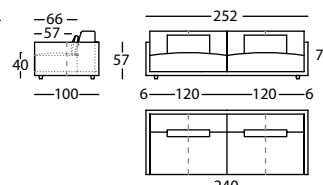

256.11.Z2H.A72

H SOFA 252 BR ESTRECHO ALTO 74 2 ALMOHADAS
H SOFA 252 NARROW ARM HEIGHT 74 2 CUSHIONS
H CANAPE 252 BRAS ETROIT HAUT 74 2 COUSSINS

1,85 m³ / 1 Pack. / 80,0 kg