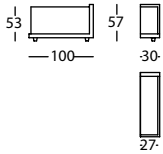

HAPPEN by Rafa García, 2010

Respaldo alto / High back / Dossier haut

256.131.D

HAPPEN BRAZO ANCHO DCHO
HAPPEN WIDE RIGHT ARM
HAPPEN BRAS LARGE DROIT

0,23 m³ / 1 Pack. / 8,0 kg