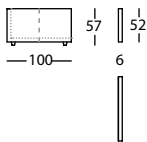

256.132.I

HAPPEN BRAZO ESTRECHO IZDO
HAPPEN NARROW LEFT ARM
HAPPEN BRAS ETROIT GAUCHE

0,06 m³ / 1 Pack. / 6,0 kg