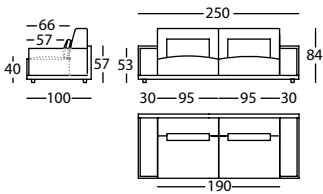

256.11.Z2J.A71

H SOFA 250 BR ANCHO ALTO 84 SIMETRICO
H SOFA 250 WIDE ARM H 84 SYMMETRIC
H CANAPE 250 BRAS LARGE HAUT 84 SYMÉTRIQUE

1,84 m³ / 1 Pack. / 68,0 kg