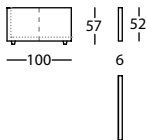

256.132.I

HAPPEN BRAZO ESTRECHO IZDO
HAPPEN NARROW LEFT ARM
HAPPEN BRAS ETROIT GAUCHE

0,06 m³ / 1 Pack. / 6,0 kg