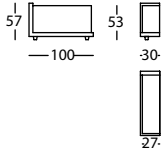

256.131.I

HAPPEN BRAZO ANCHO IZDO
HAPPEN WIDE LEFT ARM
HAPPEN BRAS LARGE GAUCHE

0,23 m³ / 1 Pack. / 8,0 kg