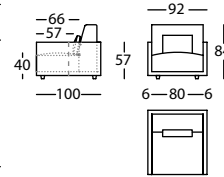

256.11.KJ.2

HAPPEN SILLON 92 BR ESTRECHO ALTO 84
HAPPEN ARMCHAIR 92 NARROW ARM HEIGHT 84
HAPPEN FAUTEUIL 92 BRAS ETROIT HAUT 84

0,67 m³ / 1 Pack. / 32,0 kg