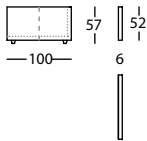

256.132.D

HAPPEN BRAZO ESTRECHO DCHO
HAPPEN NARROW RIGHT ARM
HAPPEN BRAS ETROIT DROIT

0,06 m³ / 1 Pack. / 6,0 kg