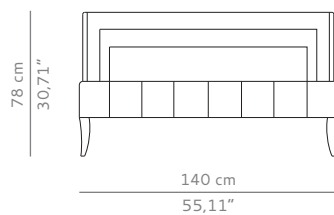

DIMENSIONS

WIDTH	140 cm 55,11"
DEPTH	72 cm 28,35"
HEIGHT	78 cm 30,71"
SEAT HEIGHT	40 cm 15,74"
SEAT DEPTH	50 cm 19,68"

MATERIALS

FABRIC	Cotton velvet
FABRIC REFERENCE	BB MOSS I - Colour 19
FABRIC NEEDED	12 mts 472,44" (Standard width 1,40mts 55")
LEGS	Fully upholstered
NAILS	Nicked nails

FABRIC / LEATHER REQUEST

COM	12 mts 472,44" (Standard width 1,40mts 55")
COL	184,8 sq ft

PACKAGING

DIMENSIONS	W 147 cm 57,87" D 79 cm 31,10" H 85 cm 33,46"
VOLUME	0,98 m ³ 34,60 ft ³
WEIGHT	50kg 110 lbs

LEAD TIME