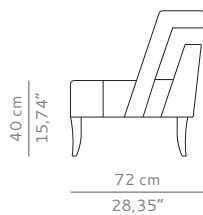

DIMENSIONS

WIDTH	140 cm 55,11"
DEPTH	72 cm 28,35"
HEIGHT	78 cm 30,71"
SEAT HEIGHT	40 cm 15,74"
SEAT DEPTH	50 cm 19,68"

MATERIALS

FABRIC	Cotton velvet
FABRIC REFERENCE	BB MOSS I - Colour 19
FABRIC NEEDED	12 mts 472,44" (Standard width 1,40mts 55")
LEGS	Fully upholstered
NAILS	Nicked nails

FABRIC / LEATHER REQUEST

COM	12 mts 472,44" (Standard width 1,40mts 55")
COL	184,8 sq ft

PACKAGING

DIMENSIONS	W 147 cm 57,87" D 79 cm 31,10" H 85 cm 33,46"
VOLUME	0,98 m ³ 34,60 ft ³
WEIGHT	50kg 110 lbs

LEAD TIME