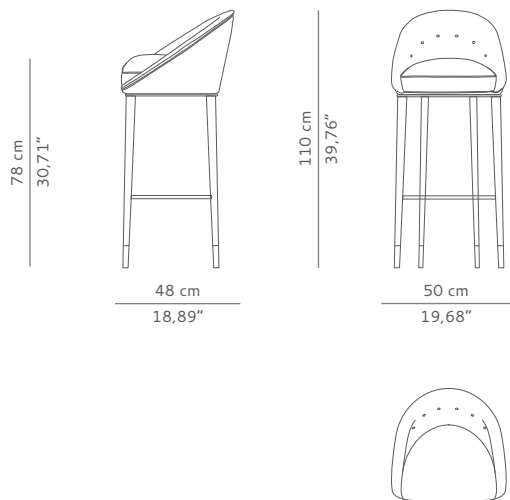

BRABBU
DESIGN FORCES

CASEGOODS UPHOLSTERY LIGHTING RUGS ART ACCESSORIES

MALAY | BAR CHAIR

Malay Archipelago, located between the Southeastern of Asia and Australia, whispers the story of diverse cultures such as Indonesia, the Philippines and Singapore. These ethnicities give life to MALAY – a graceful green velvet bar chair with a mystical soul that will fulfill your entire ambience with energy from the nature. Enjoy this comfortable piece upholstered in velvet with legs in black lacquered with brass details.

DIMENSIONS

WIDTH	50 cm 19,68"
DEPTH	48 cm 18,89"
HEIGHT	110 cm 43,3"
SEAT HEIGHT	78 cm 30,71"
SEAT DEPTH	38 cm 14,96"

MATERIALS

FABRIC	Cotton velvet
FABRIC REFERENCE	BB MOSS- Colour 30
FABRIC NEEDED	2 mts 78,74" (Standard width 1,40mts 55")
LEGS	Black lacquered and aged brass details

FABRIC / LEATHER REQUEST

COM	2 mts 78,74" (Standard width 1,40mts 55")
COL	30,08 sq ft

PACKAGING

DIMENSIONS	W 60 cm 23,62" D 58 cm 22,83" H 120 cm 47,27"
VOLUME	0,42 m ³ 14,83 ft ³
WEIGHT	35 kg 77,16 lb

LEAD TIME

Production time is between 6 to 8 weeks for BRABBU collections.
Delivery time is not included.

All of our furniture can be made to measure and it is available in different finishes.
Please note that the colours and materials shown are for reference only and small variations may occur.