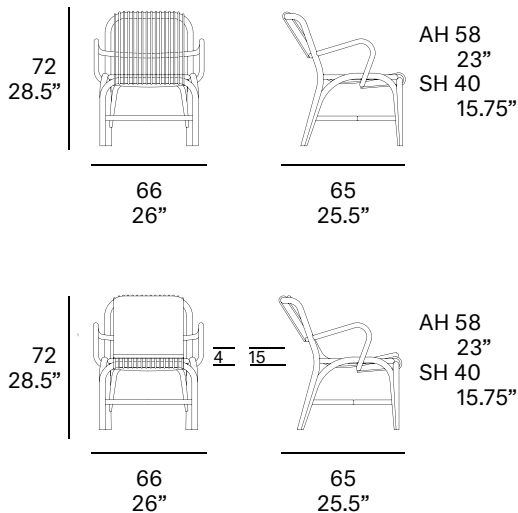

indoor

Fontal Armchair / sillón

Oscar Tusquets Blanca, 2012

T012 R

Armchair with structure made of peeled and tinted natural rattan 32 mm/1.26" in diameter. Finished with a three step coating (dye, base coat and top coat) highly resistant to solar radiation thanks to UV filters. Seat and backrest manufactured in peeled and tinted natural rattan 8 mm/0.3" diameter. Protective caps with removable plastic-felt inserts. Optional cushion.

Shipment details

Qty	1 armchair (1 box)
Volume	0,35 m3 / 12.36 ft3
Gross weight	13 kg / 24 lb
Net weight	9 kg / 15 lb
Item dimensions (width x depth x height)	66 x 65 x 72 cm 26" x 25.5" x 28.5"
COM	1,00 m / 1.09 yd
	(1, 40 - 1,50 m / 54"-59")