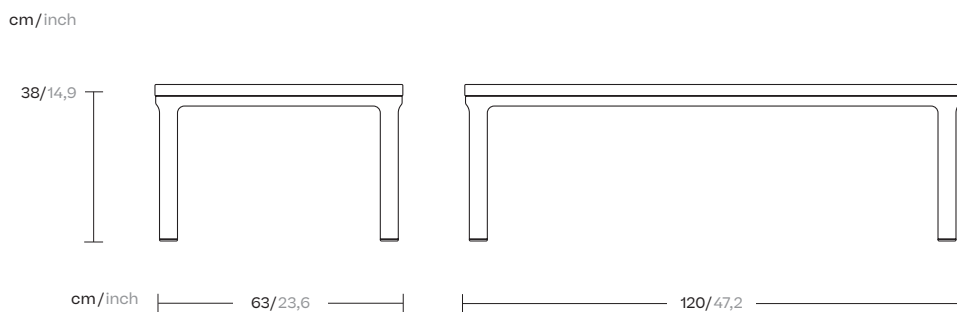

Park Life

Centre table 120x60

by Jasper Morrison

kettal

Centre table 120x60

Designer
Jasper Morrison

Collection
Park Life

Reference
KS1101000

kettal

Centre table 120x60

Designer
Jasper Morrison

Collection
Park Life

Reference
KS1101000

2/3

Materials

Aluminium
Antioxy, Heavy Load, Resistant
En-1421, Kettalize-It, Anti-
Scratch, Easy Clean, Flame
Retardant M1, Eco Friendly
Ecoembes Recycling Process