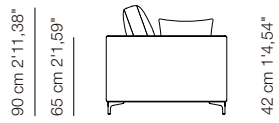

Asientos fijos.

Fixed seats.

Assises fixes.

rimini

90 cm 2'11,24"

160 cm 5'2,99"

180 cm 5'10,87"

95 cm 3'1,57"
80 cm 2'3,54"

100 cm 3'3,54"
80 cm 2'3,54"

100 cm 3'3,54"
80 cm 2'3,54"

Butaca_ Ref. 106110

Sofá 2 plazas_ Ref. 106120

Sofá 3 plazas reducido_ Ref. 106150

200 cm 6'6,74"

220 cm 7'2,61"

100 cm 3'3,54"
80 cm 2'3,54"