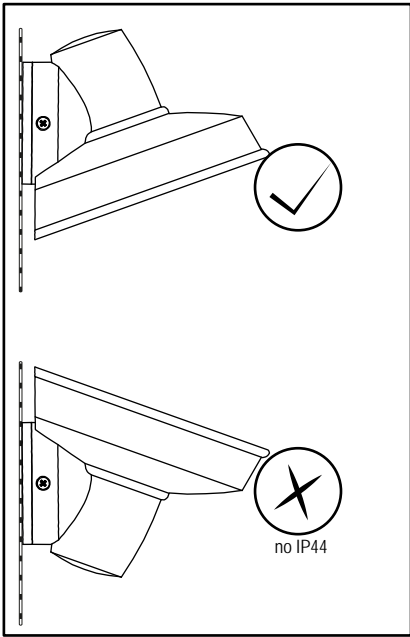

OUTDOOR

You will need