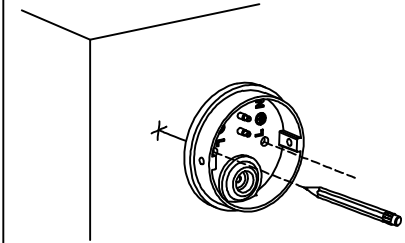

OUTDOOR

You will need

01

02

03

04

05

06

07

08

L= Brown or Red
N= Blue
⊕=Green/Yellow

09

10

11

12

LIGHT SOURCE - FUENTE DE LUZ

1 x GU10 MAX 8W LED NOT INCL

TECHNICAL FEATURES - CARACTERÍSTICAS TÉCNICAS