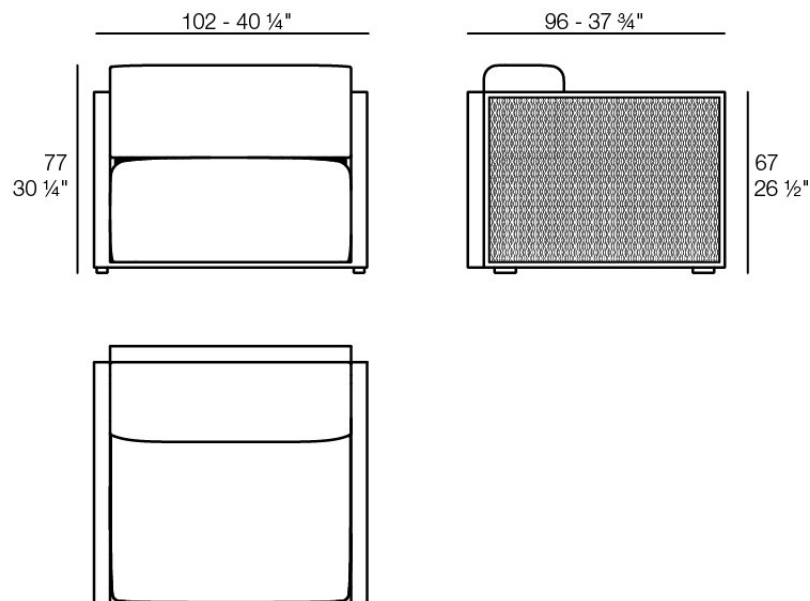

Weight: 36.72 Kg

THE FACTORY Butaca
THE FACTORY Armchair

Finishes

finishes

LACQUERED

Ref. 54600

purjai red

black