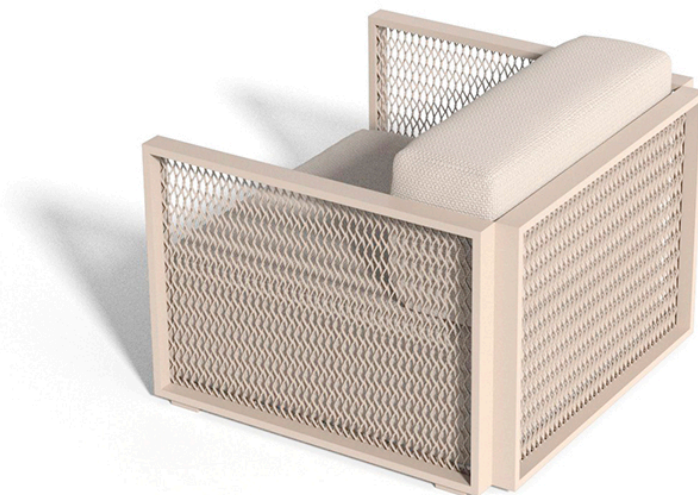

Products / Lounge Chairs / The Factory Lounge Chair

The factory lounge chair

by Ramón Esteve

The Factory Collection, designed by Ramon Esteve for Vondom, is **characterized by the aluminum profile and the “deployé” mesh**. Discover this collection of aluminium furniture composed of a modular sofa, an armchair, a lounger, a side table, a lamp, a coffee table, a high table, chairs, and a room divider.

Info

Description

Made from aluminum and with a very comfortable padding. Our fabrics are available in a wide range of colours and very pleasant to touch. This collection is suitable for an indoor and an outdoor use.