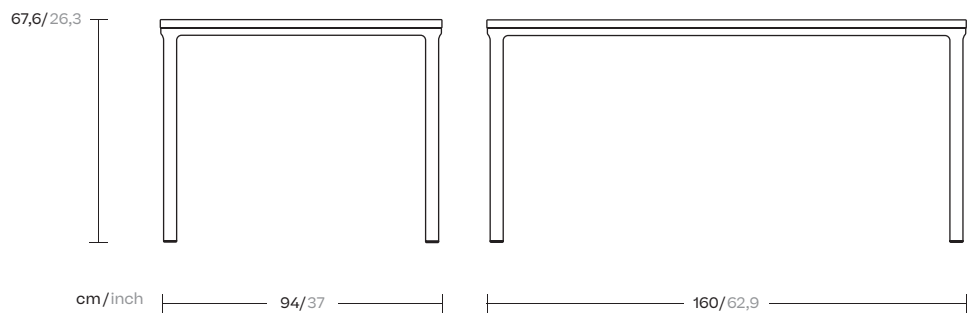

Low dining table 160x94 6 guests

Designer
Jasper Morrison

Collection
Park Life

Reference
KS1101300

1/3

cm/inch

Park Life is a complete family of furniture for outdoors, whose clean cut profile is Adaptable to a wide range of different situations. Lightweight, yet extremely durable, it's easily stacked for transport or winter storage and its technical sophistication and careful consideration of ergonomics besides a lot of care over how it looks are all intended to ensure a long life, both structurally and visually.

kettal