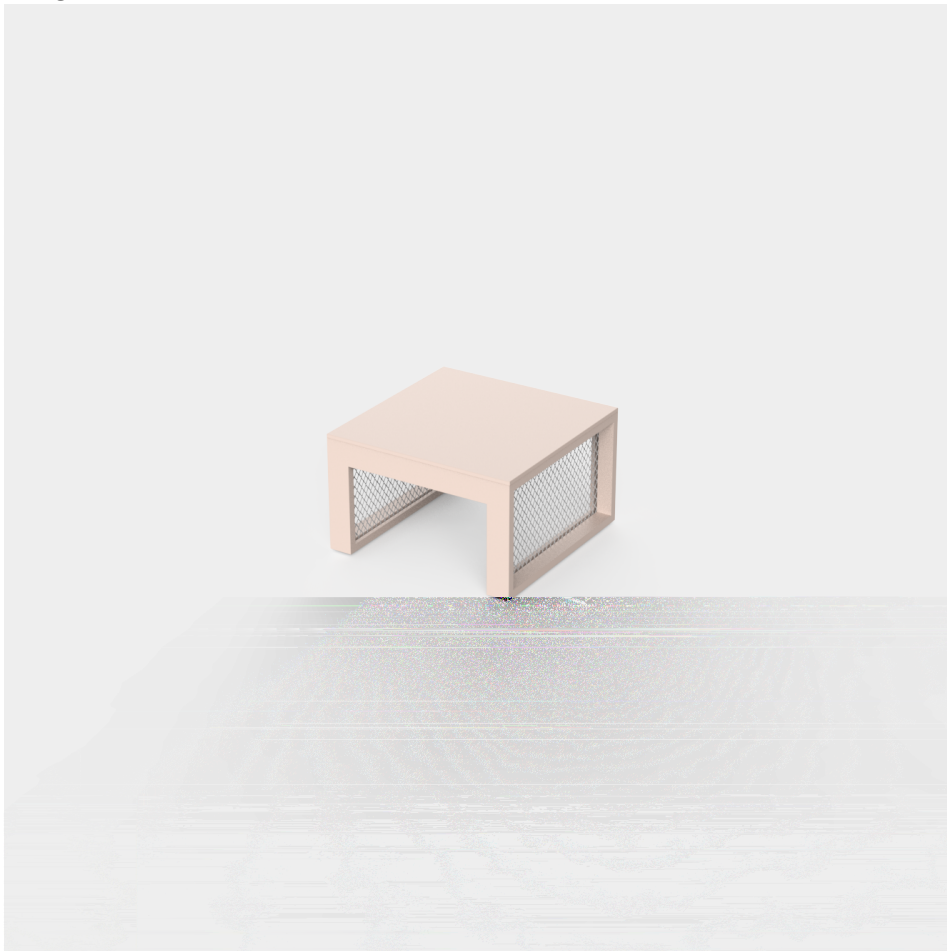

Products / Low Tables / The Factory Table Sun Lounger

The factory table sun lounger

by Ramón Esteve

The Factory Collection, designed by Ramon Esteve for Vondom, is **characterized by the aluminum profile and the “deployé” mesh**. Discover this collection of aluminium furniture composed of a modular sofa, an armchair, a lounger, a side table, a lamp, a coffee table, a high table, chairs, and a room divider.

Info

Description

Composing of an aluminum profile and deployed mesh, all materials and components are resistant to extreme weather conditions. Available in different finishes.

Weight: 5.74 Kg

THE FACTORY Mesa Tumbona
THE FACTORY Table Sun Lounger

castoro fiber

bronze

ecru

Lacquered aluminium profile.

tableros

TABLE

Ref. 54623TBL

Ambients