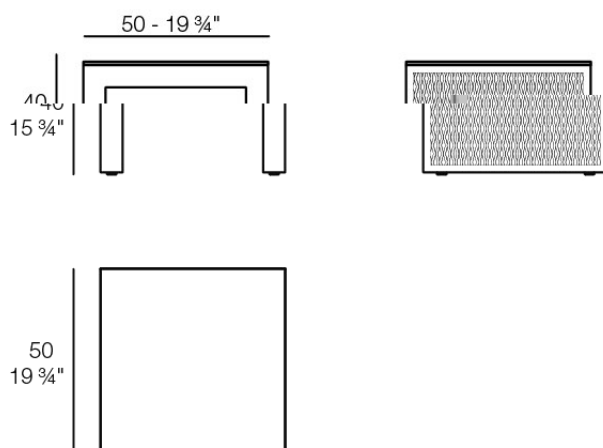

Info

Description

Composing of an aluminum profile and deployed mesh, all materials and components are resistant to extreme weather conditions. Available in different finishes.

Weight: 5.74 Kg

THE FACTORY Mesa Tumbona
THE FACTORY Table Sun Lounger