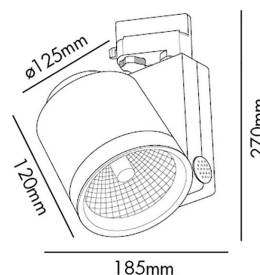

## CYLINDER White projector HIT-T 70W 38°

Ref. 01060701

CYLINDER is a track projector with a cylindrical structure and compact design. The projectors distribute light to where it is most needed, since they can be directed to emphasise certain elements or can distribute the light uniformly. The 38° version is ideal for use as accent lighting in shop windows, shopfronts, restaurants or hotels, and also in exhibition rooms or museums.

### Specifications

<b>Bulb:</b>	1 x HIT-T G12 70W
<b>Bulb included:</b>	No
<b>Transformer:</b>	Electronic gear
<b>Transformer included:</b>	Yes
<b>IP:</b>	20
<b>Class:</b>	I
<b>Material:</b>	Die cast aluminium, aluminium reflector and template glass diffuser
<b>Length:</b>	125 mm
<b>Net Width:</b>	185 mm
<b>Height:</b>	270 mm
<b>Diameter:</b>	125 Ø
<b>Net Weight:</b>	1.41 kg