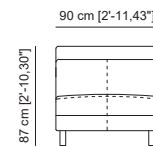

Mod. 90 fijo_ Ref. 110546
Mod. 90 relax_ Ref. 110547