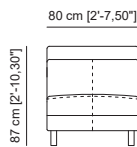

Mod. 80 fijo_ Ref. 110536
Mod. 80 relax_ Ref. 110537