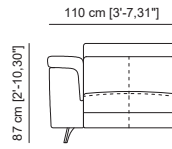

class

Mod. 60 BD Relax_ Ref. 110522
Mod. 60 BI Relax_ Ref. 110523
Mod. 60 BD Fijo_ Ref. 110524
Mod. 60 BI Fijo_ Ref. 110525

Mod. 80 BD Relax_ Ref. 110532
Mod. 80 BI Relax_ Ref. 110533
Mod. 80 BD Fijo_ Ref. 110534
Mod. 80 BI Fijo_ Ref. 110535

Mod. 90 BD Relax_ Ref. 110542
Mod. 90 BI Relax_ Ref. 110543
Mod. 90 BD Fijo_ Ref. 110544
Mod. 90 BI Fijo_ Ref. 110545

Mod. 100 BD Relax_ Ref. 110552
Mod. 100 BI Relax_ Ref. 110555
Mod. 100 BD Fijo_ Ref. 110554
Mod. 100 BI Fijo_ Ref. 110555

Mod. Chlo 80 BD_ Ref. 110538
Mod. Chlo 80 BI_ Ref. 110539

Mod. Chlo 100 BD_ Ref. 110558
Mod. Chlo 100 BI_ Ref. 110559

Rincón_ Ref. 110570

Rincón Terminal D_ Ref. 110582
Rincón Terminal I_ Ref. 110583