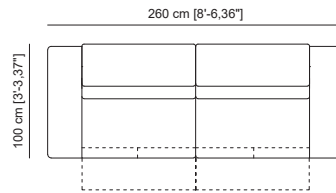

Sofá 4 Plazas XL fijo_ Ref. 110554+110555
Sofá 4 Plazas XL 2 relax_ Ref. 110552+110553

Mod. 60 fijo_ Ref. 110526
Mod. 60 relax_ Ref. 110527

Mod. 80 fijo_ Ref. 110536
Mod. 80 relax_ Ref. 110537

Mod. 90 fijo_ Ref. 110546
Mod. 90 relax_ Ref. 110547

Mod. 100 fijo_ Ref. 110556
Mod. 100 relax_ Ref. 110557