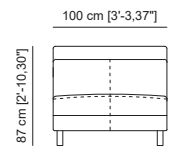

Mod. 100 fijo_ Ref. 110556
Mod. 100 relax_ Ref. 110557