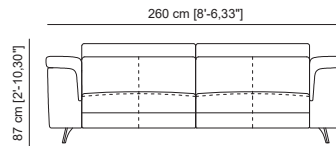

Sofá 4 Plazas XL fijo_ Ref. 110554+110555
Sofá 4 Plazas XL 2 relax_ Ref. 110552+110553

Mod. 60 fijo_ Ref. 110526
Mod. 60 relax_ Ref. 110527