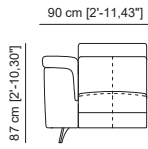

class

Mod. 60 BD Relax_ Ref. 110522
Mod. 60 BI Relax_ Ref. 110523
Mod. 60 BD Fijo_ Ref. 110524
Mod. 60 BI Fijo_ Ref. 110525

Mod. 80 BD Relax_ Ref. 110532
Mod. 80 BI Relax_ Ref. 110533
Mod. 80 BD Fijo_ Ref. 110534
Mod. 80 BI Fijo_ Ref. 110535

Mod. 90 BD Relax_ Ref. 110542
Mod. 90 BI Relax_ Ref. 110543
Mod. 90 BD Fijo_ Ref. 110544
Mod. 90 BI Fijo_ Ref. 110545

Mod. 100 BD Relax_ Ref. 110552
Mod. 100 BI Relax_ Ref. 110555
Mod. 100 BD Fijo_ Ref. 110554
Mod. 100 BI Fijo_ Ref. 110555

Mod. Chlo 80 BD_ Ref. 110538
Mod. Chlo 80 BI_ Ref. 110539

Mod. Chlo 100 BD_ Ref. 110558
Mod. Chlo 100 BI_ Ref. 110559

Rincón_ Ref. 110570

Rincón Terminal D_ Ref. 110582
Rincón Terminal I_ Ref. 110583