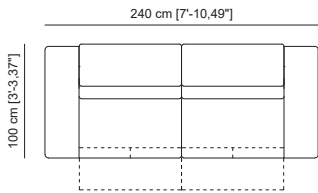

Sofá 4 plazas fijo_ Ref. 110540
Sofá 4 plazas relax_ Ref. 110542+110543