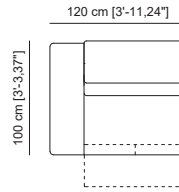

class

Mod. 60 BD Relax_ Ref. 110522
Mod. 60 BI Relax_ Ref. 110523
Mod. 60 BD Fijo_ Ref. 110524
Mod. 60 BI Fijo_ Ref. 110525

Mod. 80 BD Relax_ Ref. 110532
Mod. 80 BI Relax_ Ref. 110533
Mod. 80 BD Fijo_ Ref. 110534
Mod. 80 BI Fijo_ Ref. 110535

Mod. 90 BD Relax_ Ref. 110542
Mod. 90 BI Relax_ Ref. 110543
Mod. 90 BD Fijo_ Ref. 110544
Mod. 90 BI Fijo_ Ref. 110545

Mod. 100 BD Relax_ Ref. 110552
Mod. 100 BI Relax_ Ref. 110555
Mod. 100 BD Fijo_ Ref. 110554
Mod. 100 BI Fijo_ Ref. 110555

Mod. Chlo 80 BD_ Ref. 110538
Mod. Chlo 80 BI_ Ref. 110539

Mod. Chlo 100 BD_ Ref. 110558
Mod. Chlo 100 BI_ Ref. 110559

Rincón_ Ref. 110570

Rincón Terminal D_ Ref. 110582
Rincón Terminal I_ Ref. 110583