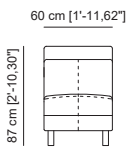

Mod. 60 fijo_ Ref. 110526
Mod. 60 relax_ Ref. 110527