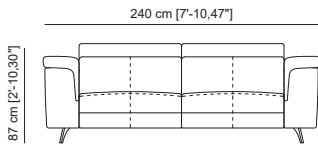

Opción brazo estrecho -10 cm.

Slim arm option -10 cm.

Option accoudoirs étroits -10 cm.

class

Butaca fija_ Ref. 110510
Butaca relax_ Ref. 110511

Sofá 2 plazas fijo_ Ref. 110520
Sofá 2 plazas relax_ Ref. 110521

Sofá 3 plazas fijo_ Ref. 110530
Sofá 3 plazas relax_ Ref. 110531

Sofá 4 plazas fijo_ Ref. 110540
Sofá 4 plazas relax_ Ref. 110542+110543

Sofá 4 Plazas XL fijo_ Ref. 110554+110555
Sofá 4 Plazas XL 2 relax_ Ref. 110552+110553