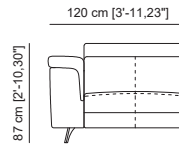

class

Mod. 60 BD Relax_ Ref. 110522
Mod. 60 BI Relax_ Ref. 110523
Mod. 60 BD Fijo_ Ref. 110524
Mod. 60 BI Fijo_ Ref. 110525

Mod. 80 BD Relax_ Ref. 110532
Mod. 80 BI Relax_ Ref. 110533
Mod. 80 BD Fijo_ Ref. 110534
Mod. 80 BI Fijo_ Ref. 110535

Mod. 90 BD Relax_ Ref. 110542
Mod. 90 BI Relax_ Ref. 110543
Mod. 90 BD Fijo_ Ref. 110544
Mod. 90 BI Fijo_ Ref. 110545

Mod. 100 BD Relax_ Ref. 110552
Mod. 100 BI Relax_ Ref. 110555
Mod. 100 BD Fijo_ Ref. 110554
Mod. 100 BI Fijo_ Ref. 110555

Mod. Chlo 80 BD_ Ref. 110538
Mod. Chlo 80 BI_ Ref. 110539

Mod. Chlo 100 BD_ Ref. 110558
Mod. Chlo 100 BI_ Ref. 110559

Rincón_ Ref. 110570

Rincón Terminal D_ Ref. 110582
Rincón Terminal I_ Ref. 110583