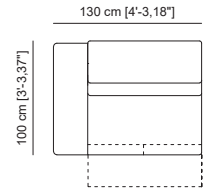

class

Mod. 60 BD Relax_ Ref. 110522
Mod. 60 BI Relax_ Ref. 110523
Mod. 60 BD Fijo_ Ref. 110524
Mod. 60 BI Fijo_ Ref. 110525

Mod. 80 BD Relax_ Ref. 110532
Mod. 80 BI Relax_ Ref. 110533
Mod. 80 BD Fijo_ Ref. 110534
Mod. 80 BI Fijo_ Ref. 110535

Mod. 90 BD Relax_ Ref. 110542
Mod. 90 BI Relax_ Ref. 110543
Mod. 90 BD Fijo_ Ref. 110544
Mod. 90 BI Fijo_ Ref. 110545

Mod. 100 BD Relax_ Ref. 110552
Mod. 100 BI Relax_ Ref. 110555
Mod. 100 BD Fijo_ Ref. 110554
Mod. 100 BI Fijo_ Ref. 110555

Mod. Chlo 80 BD_ Ref. 110538
Mod. Chlo 80 BI_ Ref. 110539

Mod. Chlo 100 BD_ Ref. 110558
Mod. Chlo 100 BI_ Ref. 110559

Rincón_ Ref. 110570

Rincón Terminal D_ Ref. 110582
Rincón Terminal I_ Ref. 110583