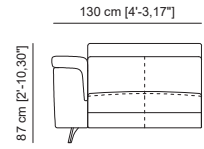

class

Mod. 60 BD Relax_ Ref. 110522
Mod. 60 BI Relax_ Ref. 110523
Mod. 60 BD Fijo_ Ref. 110524
Mod. 60 BI Fijo_ Ref. 110525

Mod. 80 BD Relax_ Ref. 110532
Mod. 80 BI Relax_ Ref. 110533
Mod. 80 BD Fijo_ Ref. 110534
Mod. 80 BI Fijo_ Ref. 110535

Mod. 90 BD Relax_ Ref. 110542
Mod. 90 BI Relax_ Ref. 110543
Mod. 90 BD Fijo_ Ref. 110544
Mod. 90 BI Fijo_ Ref. 110545

Mod. 100 BD Relax_ Ref. 110552
Mod. 100 BI Relax_ Ref. 110555
Mod. 100 BD Fijo_ Ref. 110554
Mod. 100 BI Fijo_ Ref. 110555

Mod. Chlo 80 BD_ Ref. 110538
Mod. Chlo 80 BI_ Ref. 110539

Mod. Chlo 100 BD_ Ref. 110558
Mod. Chlo 100 BI_ Ref. 110559

Rincón_ Ref. 110570

Rincón Terminal D_ Ref. 110582
Rincón Terminal I_ Ref. 110583