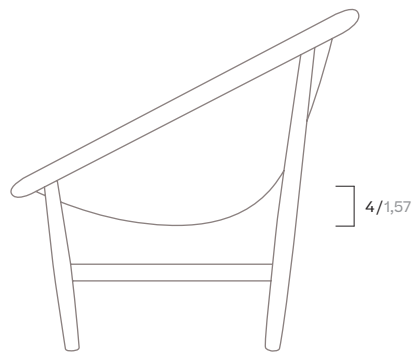

# Outdoor club chair

Designers  
Nanna and Jørgen Ditzel

Collection  
Basket

Reference  
KS1000100

1/5

Kettal edits the Basket chair, created in the 1950s by Danish designers Nanna and Jørgen Ditzel. The Basket chair, made from oak, comes in its original version created by the Ditzel, hand-braided in wicker, and in an outdoor version, made from artificial fibre and teak.

cm/inch

76/29,9

37/14,5

cm/inch

79/31,1

85/33,4

kettal