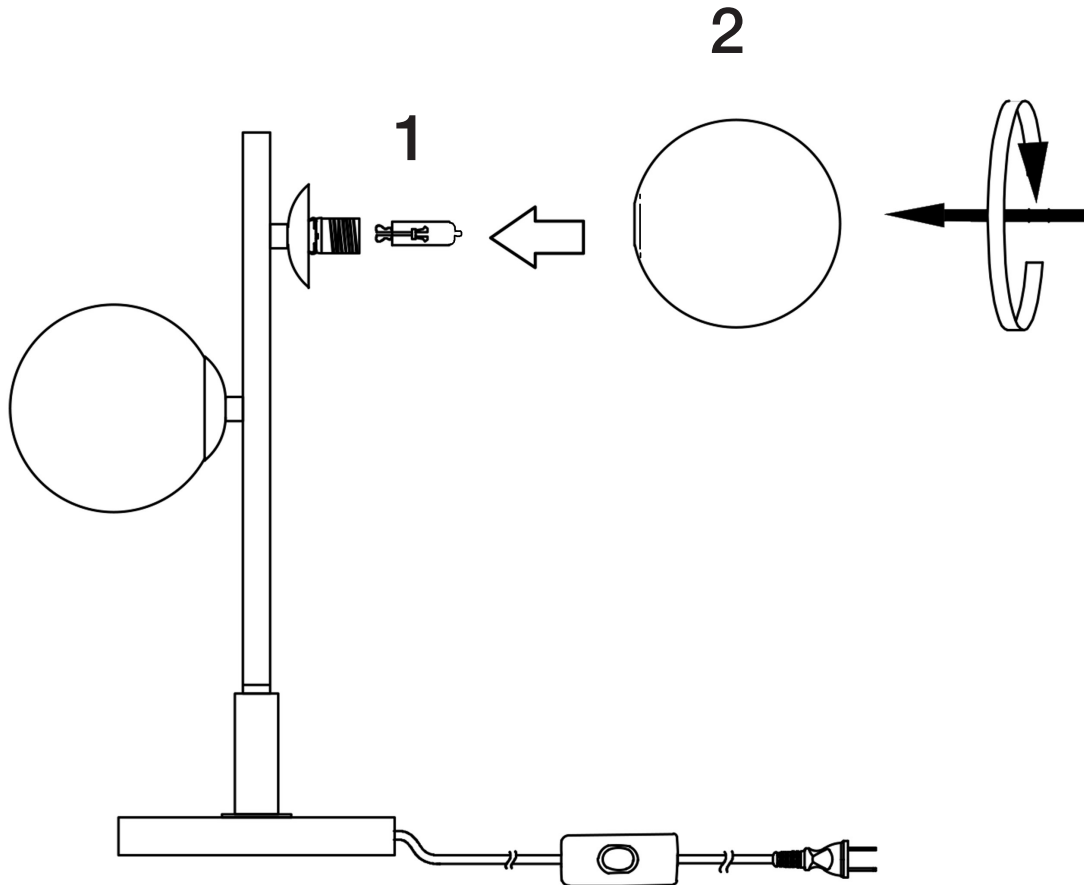

You may use the following QR code to view the complete technical data sheet of the product:

If you have any technical questions, please do not hesitate to contact our technical Department.  
We are at your disposal in our email: [export@schuller.es](mailto:export@schuller.es)