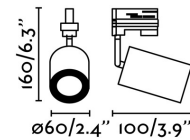

### Specifications

**Bulb:** LED 12W 2700K 350mA 1200 Lm/CRI 90 15°

**Bulb included:** Yes

**Transformer:**

**Transformer included:** Yes

**Voltage:** 100-240V

**Operating Frequency:** 50/60Hz

**IP:** 20

**Class:** I

**Material:** Aluminium and PC diffuser

**Designer:**

**Recommended bulb:**

**Height:** 147 mm

**Diameter:** 60 Ø

**Net Weight:** 0.40 kg

8421776168237