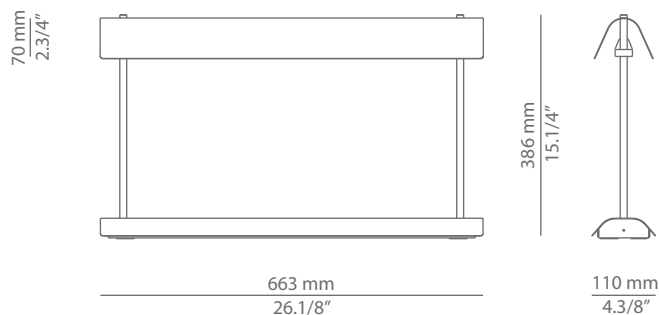

Special instructions

ESTILUZ, S.A.
Carretera d'Ogassa, s/n
17860 Sant Joan de les Abadesses
T+34 972 720 125
F+34 972 720 796

estiluz@estiluz.com
www.estiluz.com