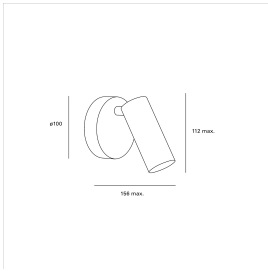

LUMINOTECHNIC FEATURES

Light source: LED

CRI: 80

MacAdam steps: 3

Photobiological risk: RG0