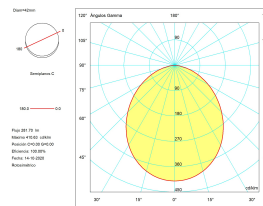

VENTILATION FEATURES

Power used: 4.2W

Service value measurement standard: EN 60879:2019

LOGISTICS

Net weight (kg): 0.3

Packaged weight (kg): 0.44

Packaging: 120mm x 110mm x 90mm

24 Un