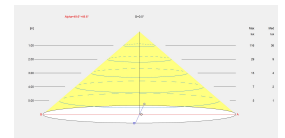

VENTILATION FEATURES

Power used: 4.2W

Service value measurement standard: EN 60879:2019

LOGISTICS

Net weight (kg): 0.3

Packaged weight (kg): 0.44

Packaging: 120mm x 110mm x 90mm

24 Un