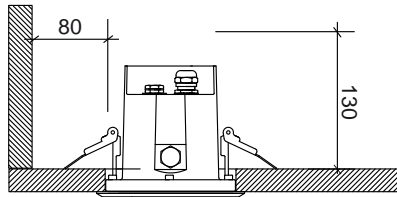

i

only for ceiling
para techo

1

OFF

2

3

LIGHT SOURCE - FUENTE DE LUZ

1 x GU10 MAX. 8W LED NOT INCL.