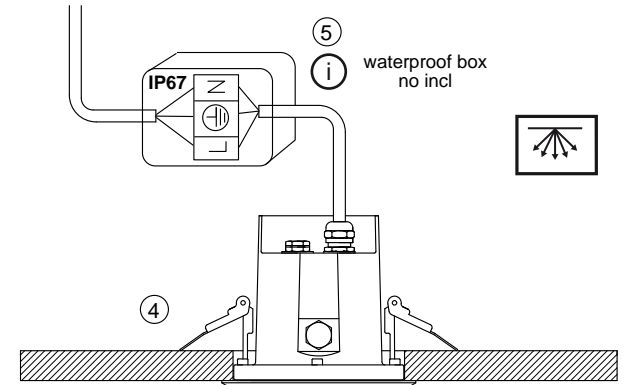

i

only for ceiling
para techo

1

OFF

2

3

LIGHT SOURCE - FUENTE DE LUZ

1 x GU10 MAX. 8W LED NOT INCL.