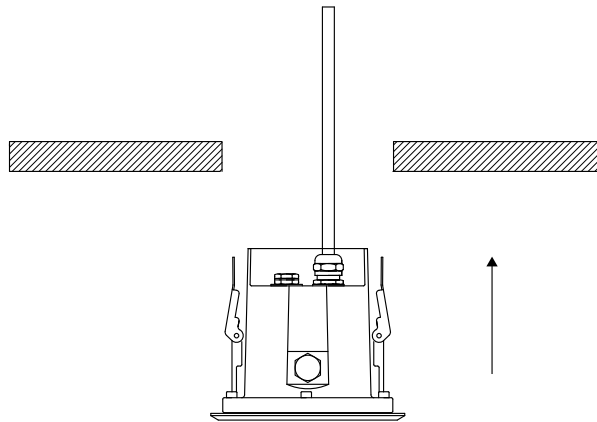

i

only for ceiling
para techo

1

OFF

2

3

LIGHT SOURCE - FUENTE DE LUZ

1 x GU10 MAX. 8W LED NOT INCL.