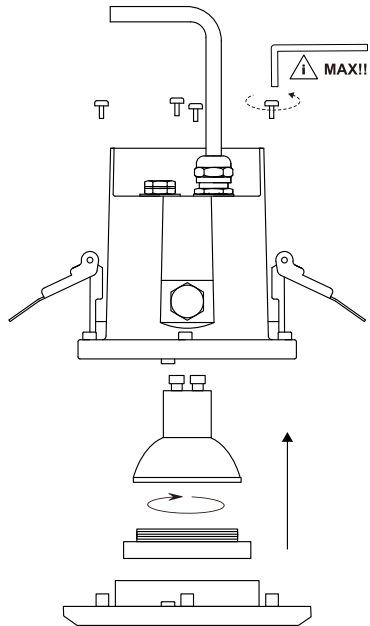

i

only for ceiling
para techo

1

OFF

2

3

LIGHT SOURCE - FUENTE DE LUZ

1 x GU10 MAX. 8W LED NOT INCL.

TECHNICAL FEATURES - CARACTERISTICAS TÉCNICAS